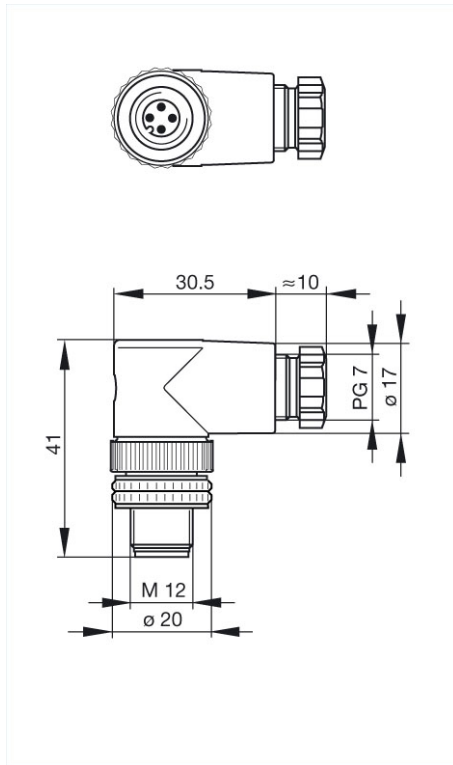

HIRSCHMANN

A BELDEN BRAND

Industrial Connecting Solutions: Circular Connectors: M8 - M12 Connectors: M12 Connectors: M12 Circular connector (M12 E-Series)-with screw locking: Angled cable plug, self-assembled: ELWIST 4012

PG7

<https://www.e-catalog.beldensolutions.com:443/link/57078-24228-256281-256292-256304-24445-24446-24272-36768/en/conf/uistate>

Picture

Drawing

Belden Deutschland GmbH

Im Gewerbepark 2
58579 Schalksmühle
Germany
Phone: +49 7127/14-1806
E-Mail: icos-sales@belden.com

The information published in the websites has been compiled as carefully as possible. It is subject to alteration without notice in technical as well as in price-related/commercial respect. The complete information and data were available on user documentation. Mandatory information can only be obtained by a concrete query.