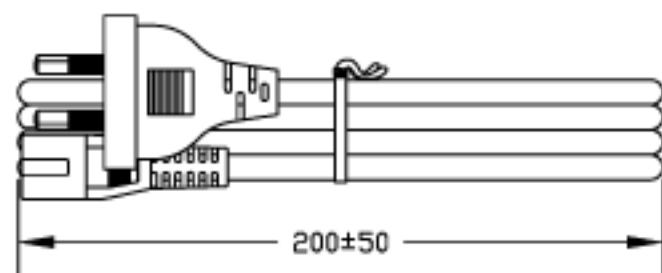

VOLEX RESERVES THE RIGHT TO ALTER NON-CRITICAL DIMENSIONS WITHOUT NOTICE.

PACKAGING: FOLD & TIE

NOTES:

- 1) CORDAGE: H03VVH2-F 2X0.75 sq.mm/ BLACK
- 2) APPROVALS: SAA
- 3) RATING: PLUG- 7.5AMP/250 VOLTS  
CONNECTOR-2.5 AMP/250 VOLTS
- 4) PACKAGING: 100 PIECES/CARTON
- 5) ALL DIMENSIONS IN MM.

FINISH:  
JACKET: SMOOTH

SCALE:  
NOT TO  
SCALE

ECD:  
N/A

ITEM DESCRIPTION  
CORDSET - AUSTRALIA/NEW ZEALAND  
DETACHABLE POWER SUPPLY CORD

TOLERANCE  
UNLESS OTHERWISE  
SPECIFIED  
X.XXX ± 0.3  
X.XX ± 0.5  
X.X ± 1  
ANGULAR ± 1°