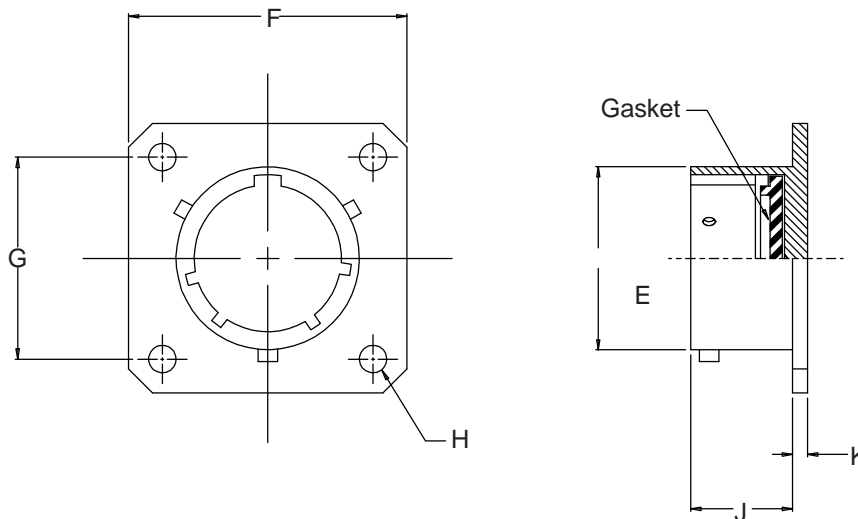

MIL-C-26482
MIL-C-83723
Series I Bayonet

650DS001 B 16

Basic Part No. _____

Finish (Table IV) _____

Shell Size _____

TABLE III: DIMENSIONS

Shell Size	E Dia	F Max	G	H Dia ±.010 (0.3)	J	K
08	.471 (12.0)	.828 (21.0)	.594 (15.1)	.120 (3.0)	.478 (12.1)	.062 (1.6)
10	.588 (14.9)	.954 (24.2)	.719 (18.3)	.120 (3.0)	.478 (12.1)	.062 (1.6)
12	.748 (19.0)	1.047 (26.6)	.812 (20.6)	.120 (3.0)	.478 (12.1)	.062 (1.6)
14	.873 (22.2)	1.141 (29.0)	.906 (23.0)	.120 (3.0)	.478 (12.1)	.062 (1.6)
16	.998 (25.3)	1.234 (31.3)	.969 (24.6)	.120 (3.0)	.478 (12.1)	.062 (1.6)
18	1.123 (28.5)	1.328 (33.7)	1.062 (27.0)	.120 (3.0)	.478 (12.1)	.062 (1.6)
20	1.248 (31.7)	1.453 (36.9)	1.156 (29.4)	.120 (3.0)	.572 (14.5)	.094 (2.4)
22	1.373 (34.9)	1.578 (40.1)	1.250 (31.8)	.120 (3.0)	.572 (14.5)	.094 (2.4)
24	1.498 (38.0)	1.703 (43.3)	1.375 (34.9)	.147 (3.7)	.605 (15.4)	.094 (2.4)

TABLE IV: STANDARD FINISHES

Finish Symbol	Finish
B	Cadmium Olive Drab
C	Anodize, Black
M	Electroless nickel
NF	500 hr Cadmium Olive Drab

1. For complete dimensions see Military Standard MS3115.
2. Metric dimensions (mm) are indicated in parentheses.