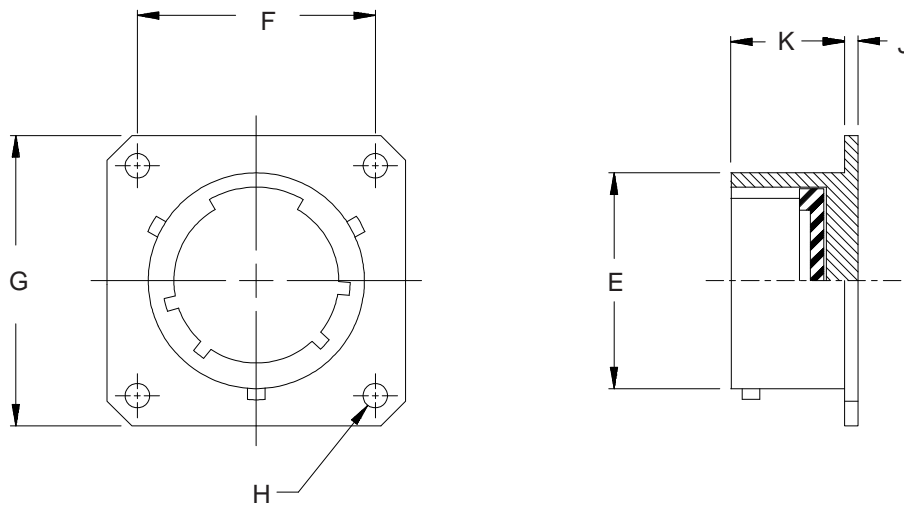

650FS002
Dummy Stowage Receptacles - Bayonet
MIL-C-38999 Series II

MIL-C-38999
Series II

See inside back cover fold-out or page 14 for Table II.

TABLE III: DIMENSIONS

Shell Size	E Max	F	G Max	H Nom	J	K
08	.474 (12.0)	.594 (15.1)	.823 (20.9)	.120 (3.0)	.063 (1.6)	.449 (11.4)
10	.591 (15.0)	.719 (18.3)	.949 (24.1)	.120 (3.0)	.063 (1.6)	.449 (11.4)
12	.751 (19.1)	.812 (20.6)	1.042 (26.5)	.120 (3.0)	.063 (1.6)	.449 (11.4)
14	.876 (22.3)	.906 (23.0)	1.136 (28.9)	.120 (3.0)	.063 (1.6)	.449 (11.4)
16	1.001 (25.4)	.969 (24.6)	1.230 (31.2)	.120 (3.0)	.063 (1.6)	.449 (11.4)
18	1.126 (28.6)	1.062 (27.0)	1.323 (33.6)	.120 (3.0)	.063 (1.6)	.449 (11.4)
20	1.251 (31.8)	1.156 (29.4)	1.449 (36.8)	.120 (3.0)	.063 (1.6)	.449 (11.4)
22	1.376 (35.0)	1.250 (31.8)	1.573 (40.0)	.120 (3.0)	.063 (1.6)	.449 (11.4)
24	1.501 (38.1)	1.375 (34.9)	1.699 (43.2)	.147 (3.7)	.063 (1.6)	.449 (11.4)

1. For complete dimensions see Military Standard MIL-C-38999 Series II.
2. Metric dimensions (mm) are indicated in parentheses.

X-ON Electronics

Largest Supplier of Electrical and Electronic Components

Click to view similar products for [Circular MIL Spec Tools, Hardware & Accessories](#) *category:*