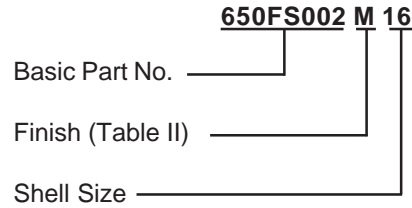

650FS002
Dummy Stowage Receptacles - Bayonet
MIL-C-38999 Series II

MIL-C-38999
Series II

See inside back cover fold-out or page 14 for Table II.

TABLE III: DIMENSIONS

Shell Size	E Max	F	G Max	H Nom	J	K
08	.474 (12.0)	.594 (15.1)	.823 (20.9)	.120 (3.0)	.063 (1.6)	.449 (11.4)
10	.591 (15.0)	.719 (18.3)	.949 (24.1)	.120 (3.0)	.063 (1.6)	.449 (11.4)
12	.751 (19.1)	.812 (20.6)	1.042 (26.5)	.120 (3.0)	.063 (1.6)	.449 (11.4)
14	.876 (22.3)	.906 (23.0)	1.136 (28.9)	.120 (3.0)	.063 (1.6)	.449 (11.4)
16	1.001 (25.4)	.969 (24.6)	1.230 (31.2)	.120 (3.0)	.063 (1.6)	.449 (11.4)
18	1.126 (28.6)	1.062 (27.0)	1.323 (33.6)	.120 (3.0)	.063 (1.6)	.449 (11.4)
20	1.251 (31.8)	1.156 (29.4)	1.449 (36.8)	.120 (3.0)	.063 (1.6)	.449 (11.4)
22	1.376 (35.0)	1.250 (31.8)	1.573 (40.0)	.120 (3.0)	.063 (1.6)	.449 (11.4)
24	1.501 (38.1)	1.375 (34.9)	1.699 (43.2)	.147 (3.7)	.063 (1.6)	.449 (11.4)

1. For complete dimensions see Military Standard MIL-C-38999 Series II.
2. Metric dimensions (mm) are indicated in parentheses.

X-ON Electronics

Largest Supplier of Electrical and Electronic Components

Click to view similar products for [Circular MIL Spec Tools, Hardware & Accessories](#) *category:*