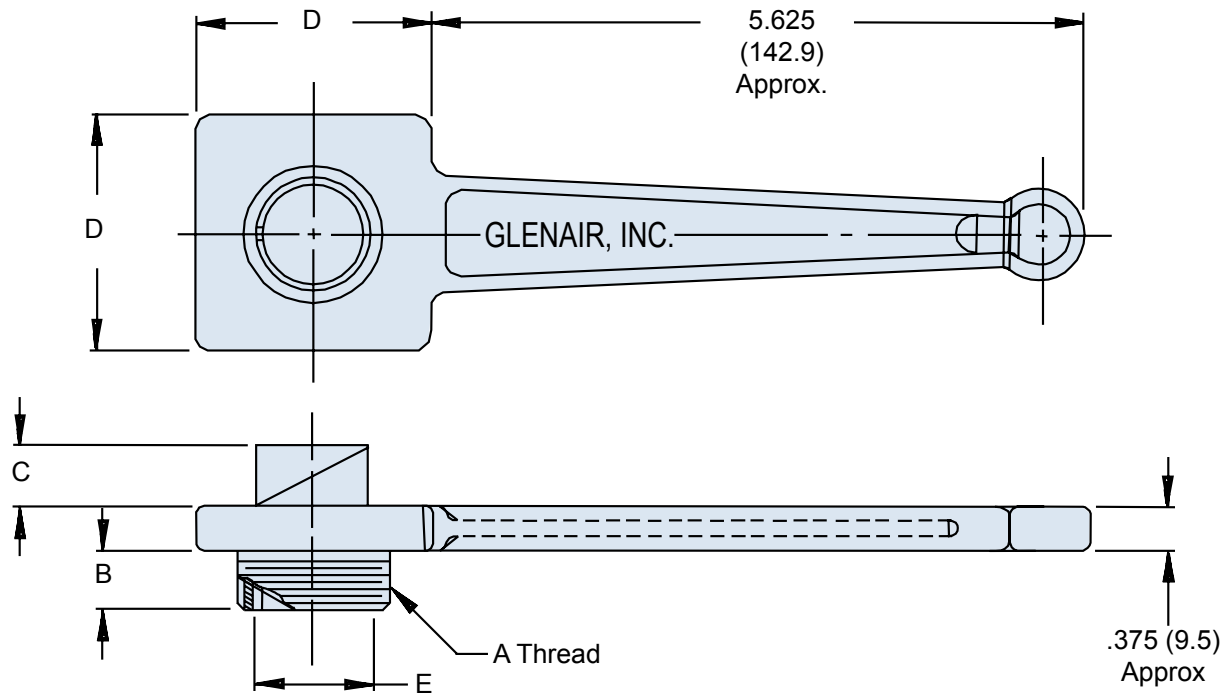

TG38 - 20
**Basic Part
Number**
**Dash
Number**
APPLICATION NOTES

1. Metric dimensions (mm) are indicated in parentheses.
2. Material: Aluminum alloy with electroless nickel finish.

Dash No.	Shell Size	A Thread Class 2A	B Approx.	C Approx.	D Dia. ± .062 (1.6)	E Dia. Ref.
8	8, 8S	1/2 -28 UNEF	.687 (17.4)	.718 (18.2)	1.250 (31.8)	.375 (9.5)
10	10S, 10SL	5/8 -24 UNEF	.687 (17.4)	.718 (18.2)	1.250 (31.8)	.450 (11.4)
12	12, 12S	3/4 -20 UNEF	.750 (19.1)	.921 (23.4)	1.250 (31.8)	.565 (14.4)
14	14, 14S	7/8 -20 UNEF	.750 (19.1)	.921 (23.4)	1.250 (31.8)	.685 (17.4)
16	16, 16S	1 -20 UNEF	.750 (19.1)	.921 (23.4)	2.000 (50.8)	.815 (20.7)
18	18	1 1/8 -18 UNEF	.750 (19.1)	.921 (23.4)	2.000 (50.8)	.940 (23.9)
20	20	1 1/4 -18 UNEF	.750 (19.1)	.921 (23.4)	2.000 (50.8)	1.060 (26.9)
22	22	1 3/8 -18 UNEF	.750 (19.1)	.921 (23.4)	2.000 (50.8)	1.185 (30.1)
24	24	1 1/2 -18 UNEF	.750 (19.1)	.921 (23.4)	2.000 (50.8)	1.317 (33.5)
28	28	1 3/4 -18 UNS	.750 (19.1)	.921 (23.4)	2.750 (69.9)	1.530 (38.9)
32	32	2 -18 UNS	.750 (19.1)	.921 (23.4)	2.750 (69.9)	1.780 (45.2)
36	36	2 1/4 -16 UN	.750 (19.1)	.921 (23.4)	2.750 (69.9)	1.995 (50.7)
40	40	2 1/2 -16 UN	.750 (19.1)	.921 (23.4)	2.750 (69.9)	2.245 (57.0)
44	44	2 3/4 -16 UN	.750 (19.1)	.921 (23.4)	2.750 (69.9)	2.500 (63.5)
48	48	3 -16 UN	.750 (19.1)	.921 (23.4)	2.750 (69.9)	2.750 (69.9)