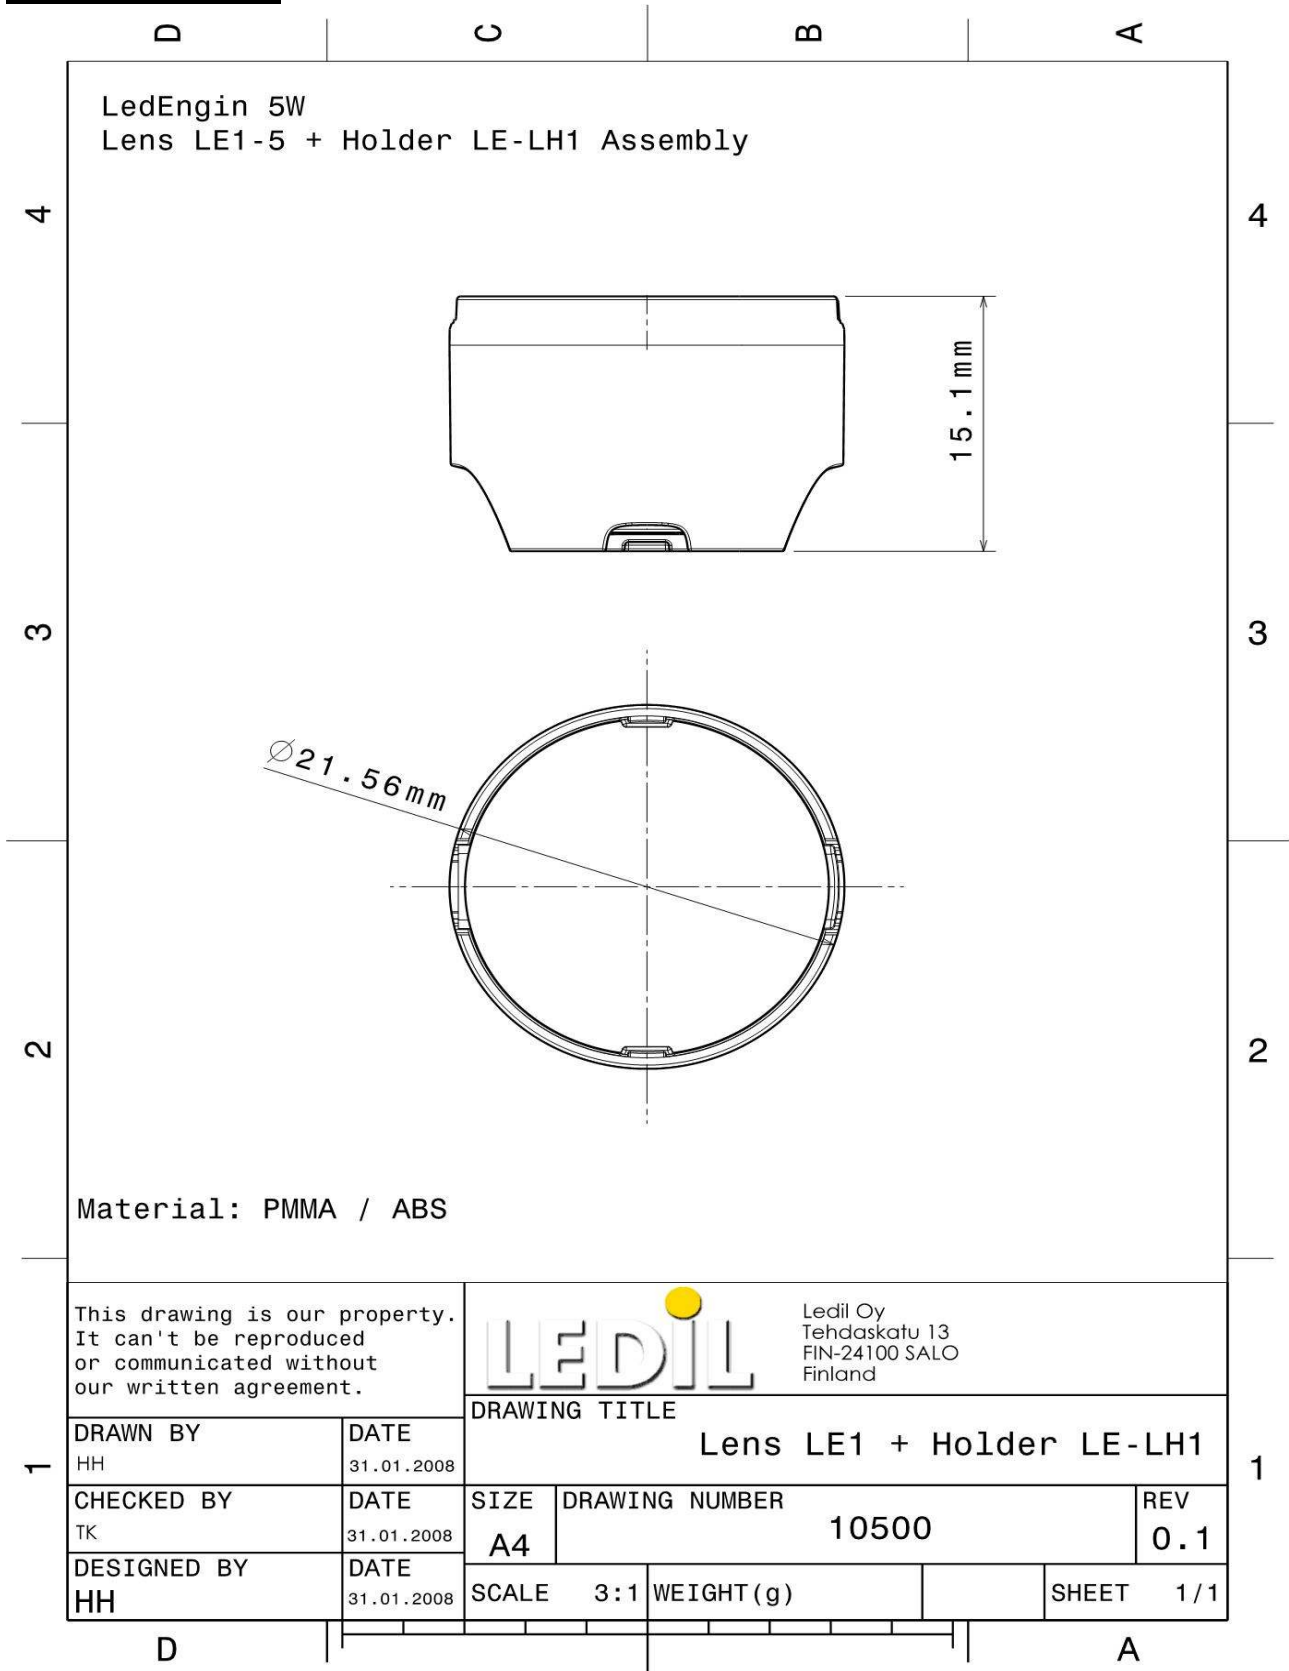

DRAWINGS

© Ledil Oy - PRELIMINARY - Subject to change without prior notice