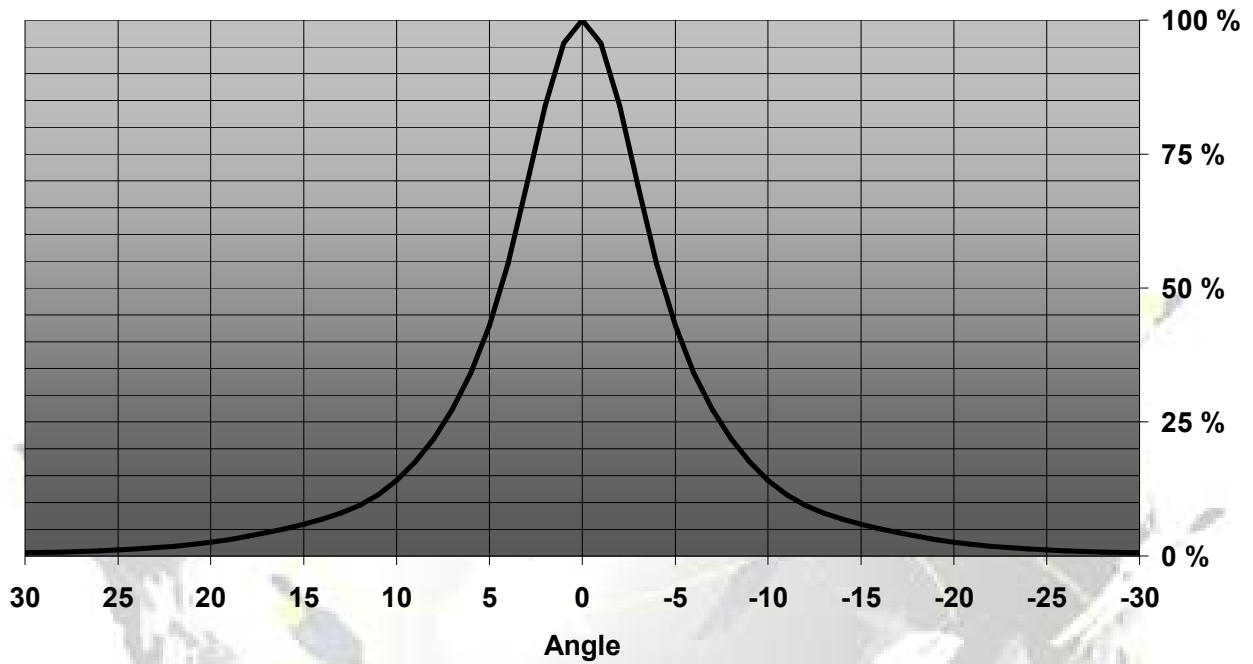

MEASUREMENT DATA

Relative Intensity of LE1-RS