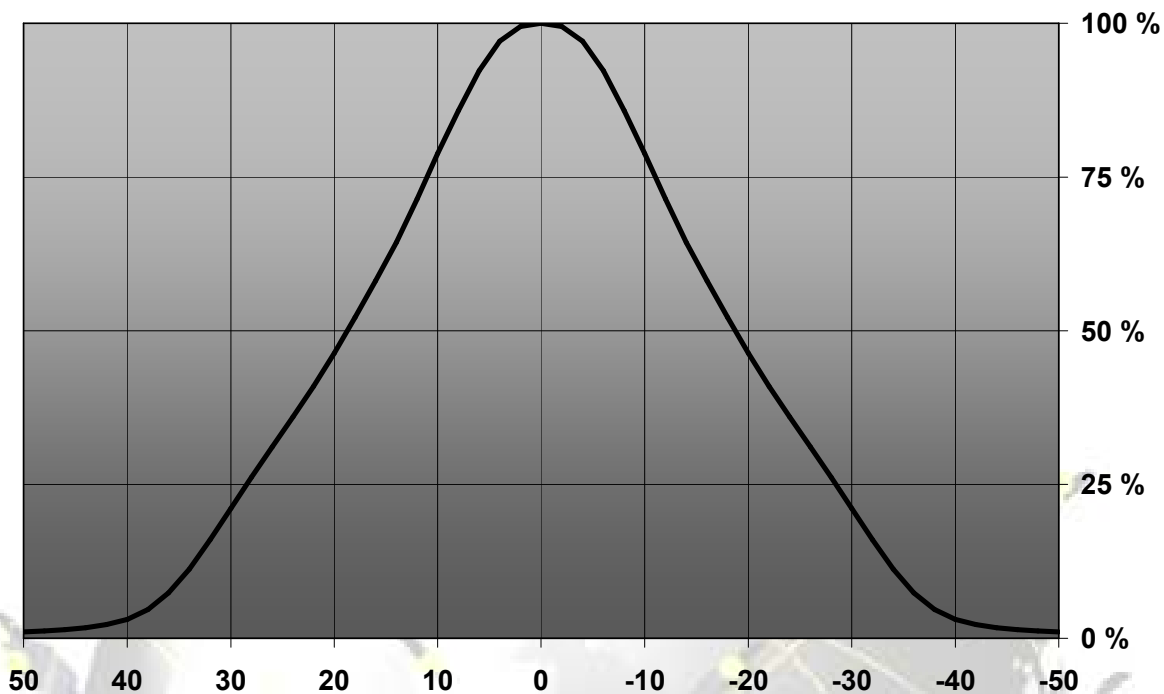

Relative Intensity of FA10993_Lisa2-W-Pin-RE

© Ledil Oy – PRELIMINARY - Subject to change without prior notice