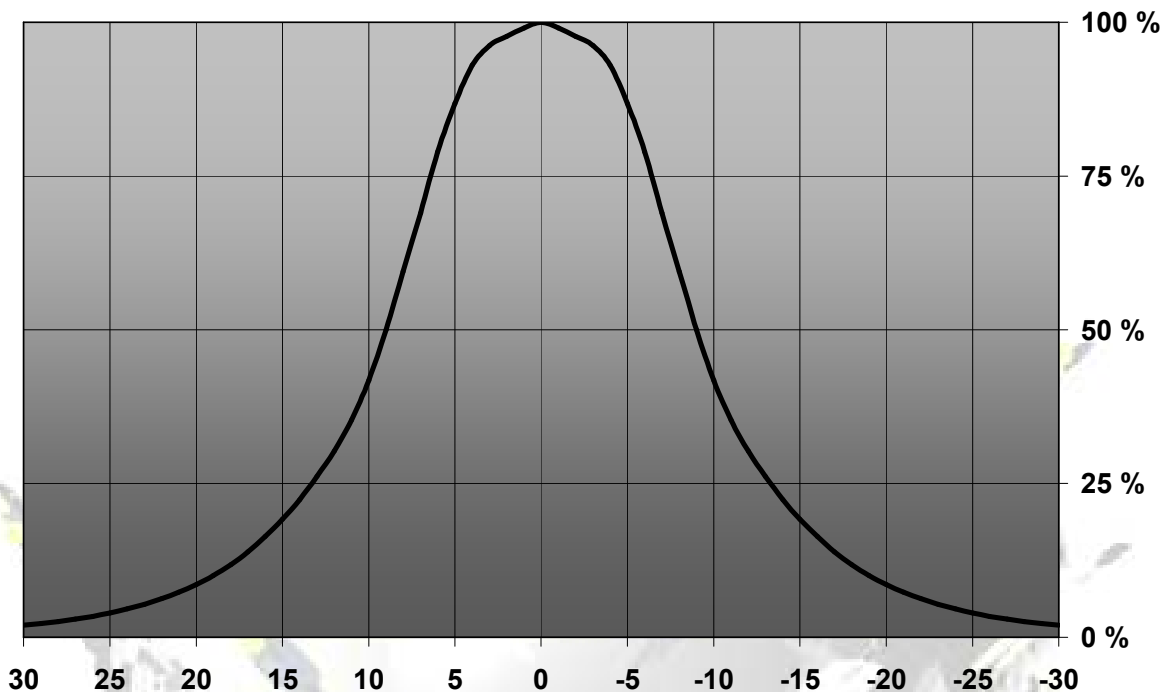

MEASUREMENT DATA

Relative Intensity of FA11056_Lisa2-RS-Pin-RE

© Ledil Oy – PRELIMINARY - Subject to change without prior notice