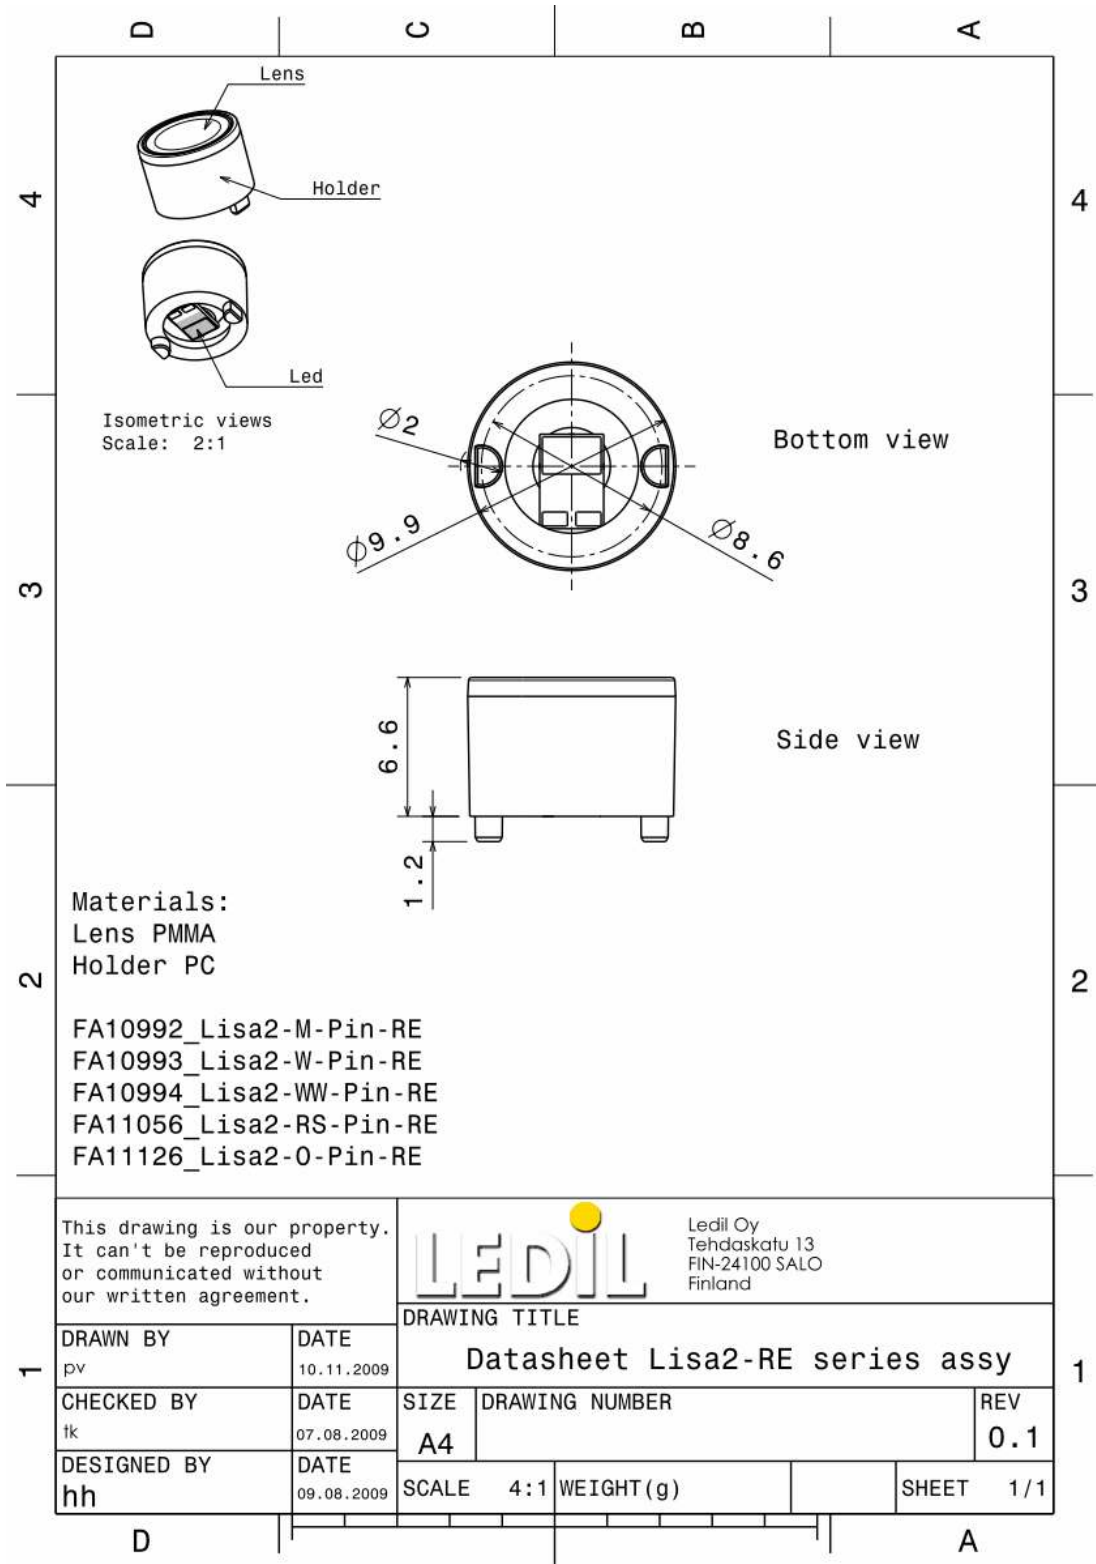

DRAWINGS

© Ledil Oy - PRELIMINARY - Subject to change without prior notice