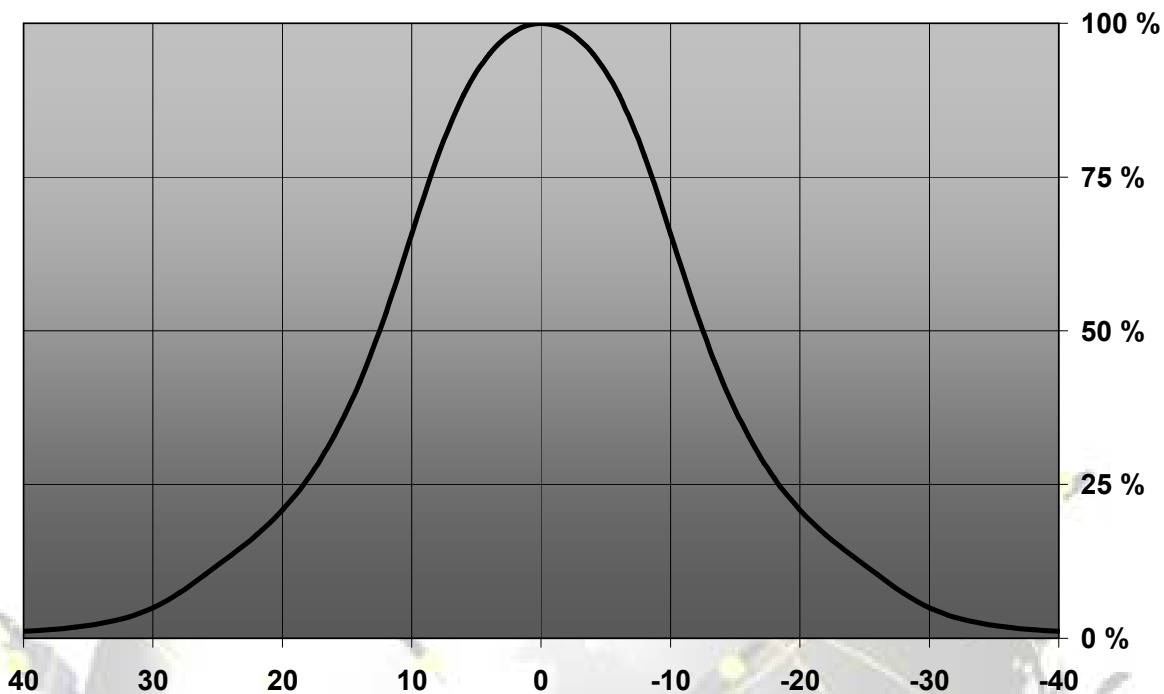

~ results are based on simulation value.

MEASUREMENT DATA

Relative Intensity of FA11056_Lisa2-RS-Pin-RE

© Ledil Oy – PRELIMINARY - Subject to change without prior notice

Relative Intensity of FA10992_Lisa2-M-Pin-RE