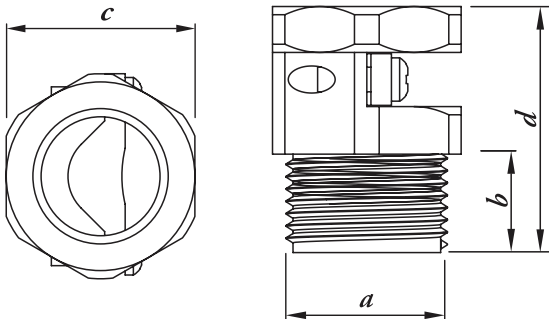

# Threaded Cord Grips - Metric pro-POWER

## Features:

- For standard metric applications
- Improves cable retention
- Halogen-free

## Dimensions:

Part Number	Thread a	b	 Min. / Max.	c	d
743B	M16	9	3.5 / 11	19	23.5
744B	M20	12	4 / 14.5	23	29.5
745B	M25	12	8 / 18	27	29.5

Dimensions : Millimetres

## Part Number Table

Description	Thread Size	Part Number
Threaded Cord Grips - Metric	M16	743B
	M20	744B
	M25	745B

**Important Notice** : This data sheet and its contents (the "Information") belong to the members of the Premier Farnell group of companies (the "Group") or are licensed to it. No licence is granted for the use of it other than for information purposes in connection with the products to which it relates. No licence of any intellectual property rights is granted. The Information is subject to change without notice and replaces all data sheets previously supplied. The Information supplied is believed to be accurate but the Group assumes no responsibility for its accuracy or completeness, any error in or omission from it or for any use made of it. Users of this data sheet should check for themselves the Information and the suitability of the products for their purpose and not make any assumptions based on information included or omitted. Liability for loss or damage resulting from any reliance on the Information or use of it (including liability resulting from negligence or where the Group was aware of the possibility of such loss or damage arising) is excluded. This will not operate to limit or restrict the Group's liability for death or personal injury resulting from its negligence. pro-POWER is the registered trademark of the Group. © Premier Farnell plc 2012.