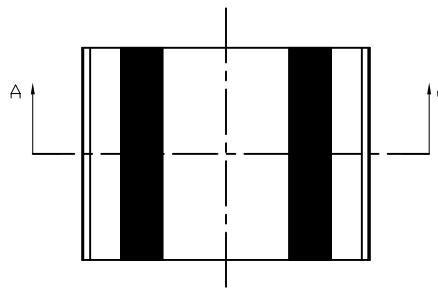

SECTION A-A

		ENCLOSING ELECTRONICS ONE BOX AT A TIME		Revision:	
		ENCLOSURES & ASSEMBLY SERVICES		Model:	
Title		BEX-803	Dwg. No.:	Part No.:	
Material:		TOLERANCE all dimension in mm unless otherwise specified x ±0.20 .x ±0.10 .xx ±0.05 ANGLE ±0.5°	Color:	Drn.	Date
Finish:	ONLY FOR Proj.		Chk.	Date	
		A4	Sheet 1 of 1	App.	Date

THIS DRAWING IS THE PROPERTY OF AND MAY EMBODY PROPRIETARY INFORMATION OWNED BY X-Box Enclosures. IT IS PROVIDED UNDER A CONFIDENTIAL RELATIONSHIP FOR A SPECIFIC PURPOSE. THE RECIPIENT AGREES TO USE IT FOR SUCH PURPOSE AND RETURN IT TO X-Box Enclosure UPON REQUEST.