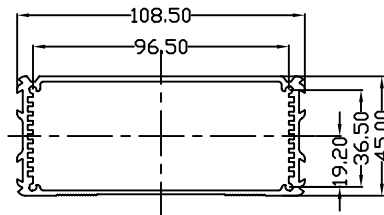

SECTION A-A

		ENCLOSING ELECTRONICS ONE BOX AT A TIME		Revision:	
		ENCLOSURES & ASSEMBLY SERVICES		Model:	
Title		BEX-803	Dwg. No.:	Part No.:	
Material:		TOLERANCE all dimension in mm unless otherwise specified x ±0.20 .x ±0.10 .xx ±0.05 ANGLE ±0.5°	Color:	Drn.	Date
Finish:	ONLY FOR Proj.		Chk.	Date	
		A4	Sheet 1 of 1	App.	Date

THIS DRAWING IS THE PROPERTY OF AND MAY EMBODY PROPRIETARY INFORMATION OWNED BY X-Box Enclosures. IT IS PROVIDED UNDER A CONFIDENTIAL RELATIONSHIP FOR A SPECIFIC PURPOSE. THE RECIPIENT AGREES TO USE IT FOR SUCH PURPOSE AND RETURN IT TO X-Box Enclosure UPON REQUEST.