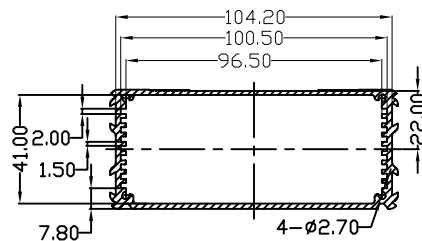

SECTION A-A

		ENCLOSING ELECTRONICS ONE BOX AT A TIME		Revision:	
		ENCLOSURES & ASSEMBLY SERVICES		Model:	
Title		BEX-803	Dwg. No.:	Part No.:	
Material:		TOLERANCE all dimension in mm unless otherwise specified x ±0.20 .x ±0.10 .xx ±0.05 ANGLE ±0.5°	Color:	Drn.	Date
Finish:	ONLY FOR Proj.		Chk.	Date	
		A4	Sheet 1 of 1	App.	Date

THIS DRAWING IS THE PROPERTY OF AND MAY EMBODY PROPRIETARY INFORMATION OWNED BY X-Box Enclosures. IT IS PROVIDED UNDER A CONFIDENTIAL RELATIONSHIP FOR A SPECIFIC PURPOSE. THE RECIPIENT AGREES TO USE IT FOR SUCH PURPOSE AND RETURN IT TO X-Box Enclosure UPON REQUEST.