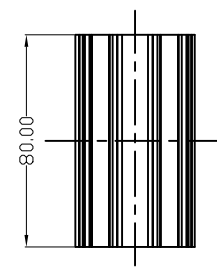

SECTION A-A

		ENCLOSING ELECTRONICS ONE BOX AT A TIME		Revision:	
		ENCLOSURES & ASSEMBLY SERVICES		Model:	
Title		BEX-803	Dwg. No.:	Part No.:	
Material:		TOLERANCE all dimension in mm unless otherwise specified x ±0.20 .x ±0.10 .xx ±0.05 ANGLE ±0.5°	Color:	Drn.	Date
Finish:	ONLY FOR Proj.		Chk.	Date	
		A4	Sheet 1 of 1	App.	Date

THIS DRAWING IS THE PROPERTY OF AND MAY EMBODY PROPRIETARY INFORMATION OWNED BY X-Box Enclosures. IT IS PROVIDED UNDER A CONFIDENTIAL RELATIONSHIP FOR A SPECIFIC PURPOSE. THE RECIPIENT AGREES TO USE IT FOR SUCH PURPOSE AND RETURN IT TO X-Box Enclosure UPON REQUEST.