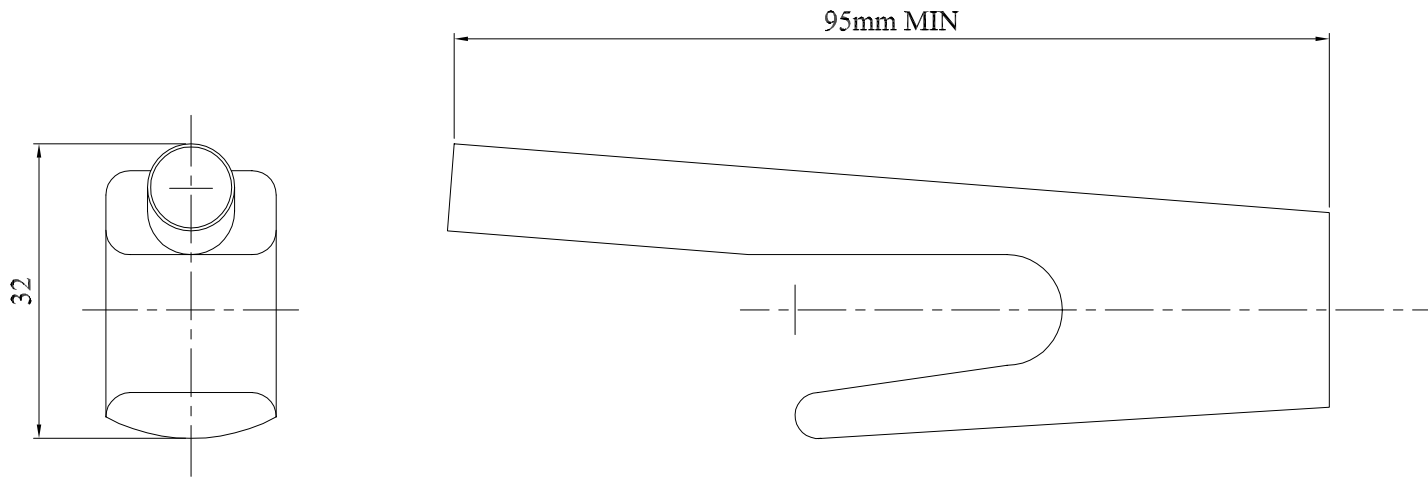

Available in two colours. This insulating cover suits our large crocodile clips part number 304-0000.

Material
Cover Pliable Plasticised
PVC

Dimensions

COLOUR	ORDER CODE
BLACK	310-0100
RED	310-0500

DrgNo 310 SERIES

TITLE LARGE CROCODILE COVER

ALL DIMENSIONS IN MM
ANGLES IN DECIMAL DEGREES

ISSUE
1

GENERAL SPECIFICATION
FOR 310 SERIES

CUSTOMER FILTER REF

Aprvd Date 10/02/03 Aprvd By MC Drwn by BFS Scale: NTS Sheet 1 / 1