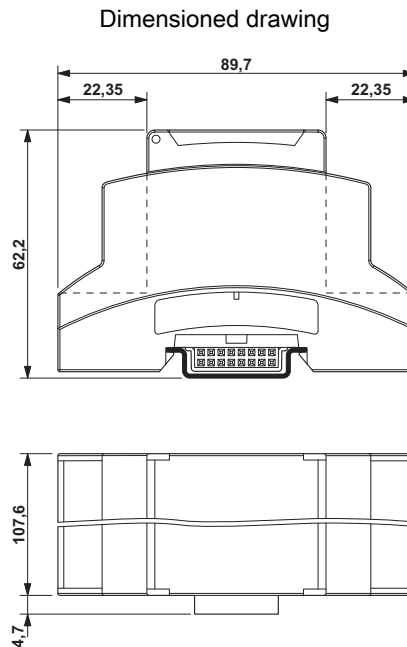

Upper part for installation housing BC, width: 107.6 mm, wiring space depth: 22 mm

Key commercial data

Packing unit	1 pc
Weight per Piece (excluding packing)	35.42 GRM
Custom tariff number	85472000
Country of origin	Germany

Dimensions

Length	89.7 mm
Constructional height	62.2 mm
Width	107.6 mm

Technical data

Inflammability class according to UL 94	V0
---	----

Upper part of housing - BC 107,6 OT U22 KMGY - 2896089

Classifications

Approval details

Upper part of housing - BC 107,6 OT U22 KMGY - 2896089

Approvals

Drawings

The dimensional drawing shows the item along with the lower part of the housing (terminal installation depth 22.35 mm) and the housing cover