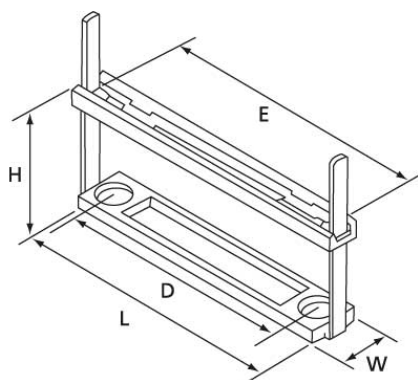

Ty-Rap®

FCC-1A

This system allows the secure and neat fixing of between 1 and 25 ribbon cables. The clamp height adapts accurately to the desired number of ribbon cables. An interesting feature is the fact these clamps are re-openable for later addition or removal of a cable.

T&B Catalog Number:	FCC-1A
EAN Number:	05414363020448
UPC Number:	78621042723
Description:	Cable clamp, for flat cables, self-adhesive / screw mounting, natural Polyamide 6.6

Technical Information

Type	Cable clamp
Mounting Method	self-adhesive / screw
Accessorie Style	for flat cables
Material	Polyamide 6.6
Temperature Range	-40°C to +85°C
Flammability Rating	UL 94 V-2
Colour	natural
Halogen free	yes
Silicone free	yes

Ordering Information

E (mm)	25.4
H (mm)	8.8 - 21
L (mm)	32.5
W (mm)	12.7
Screw Type	countersunk M4
Adhesive Strength on Steel (N/cm)	76
Quantity (pieces)	50
Weight (g/100)	275

For additional information, please contact our customer service. Phone: +32 (0) 64 88 63 88 - Fax: +32 (0) 64 88 65 50