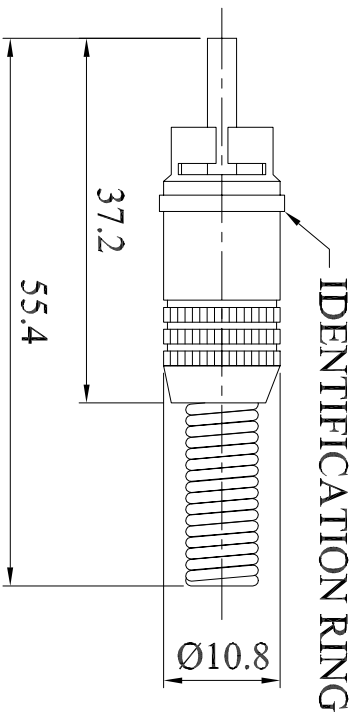

- A range of high quality UK manufactured phono plugs made from machined brass with various plating options.
- Centre contact available in hollow tube.
- Ground contact with unique 'T' shape slot for maximum contact area.
- Internal cable clamp for secure cable connection.
- Spring strain relief.
- Colour coded ID rings for easy cable identification.
- Attractive body styling.
- Maximum cable size 5.5mm

Rating – 5A at 200 Vdc/150 Vac max.  
 Insulation resistance – 100M  $\Omega$  at 500 Vdc

Dimensions

- Material : Brass, flash gold plated
- Centre contact : Brass, flash gold plated
- Ground contact : Brass, flash gold plated
- Insulation : Noryl SE1
- Cable clamp : Brass, flash gold plated
- Spring : Spring steel, black chrome plated
- Cap : Brass, black chrome plated

Deltron Part No.	Description
332-0000	FLASH GOLD PLUG ASSY/BLACK CHROME CAP & SPRING
332-0100	FLASH GOLD PLUG ASSY/BLACK CHROME CAP & SPRING (BLACK ID RING)
332-0200	FLASH GOLD PLUG ASSY/BLACK CHROME CAP & SPRING (BLUE ID RING)
332-0500	FLASH GOLD PLUG ASSY/BLACK CHROME CAP & SPRING (RED ID RING)
332-0600	FLASH GOLD PLUG ASSY/BLACK CHROME CAP & SPRING (WHITE ID RING)
332-0700	FLASH GOLD PLUG ASSY/BLACK CHROME CAP & SPRING (YELLOW ID RING)

CONVERTED FROM PS0356 ISS2 (04.01.94) IN JAN 2003

DrgnNo 332 SERIES		TITLE PROFESSIONAL PHONO LINE PLUG		CUSTOMER		FILTER REF		ALL DIMENSIONS IN MM ANGLES IN DECIMAL DEGREES	
<b>DELTRON Components</b>		GENERAL SPECIFICATION FOR 332 SERIES		Aprvd Date 31/01/03		Aprvd By MC		Scale: NTS	
© Deltron Emcon Limited E-Mail components@deltron-emcon.com, Website www.deltron-emcon.com				Phone +44 1724 273200		Fax +44 1724 270230		Sheet 1 / 1	