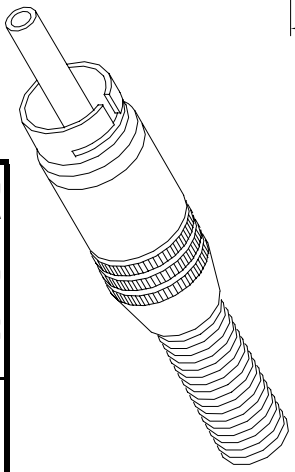

- A range of high quality UK manufactured phono plugs made from machined brass with various plating options.
- Centre contact available in hollow tube.
- Ground contact with unique 'T' shape slot for maximum contact area.
- Internal cable clamp for secure cable connection.
- Spring strain relief.
- Colour coded ID rings for easy cable identification.
- Attractive body styling.
- Maximum cable size 5.5mm

Rating – 5A at 200 Vdc/150 Vac max.  
 Insulation resistance – 100M  $\Omega$  at 500 Vdc

Dimensions

- Material : Brass, flash gold plated
- Centre contact : Brass, flash gold plated
- Ground contact : Brass, flash gold plated
- Insulation : Noryl SE1
- Cable clamp : Brass, flash gold plated
- Spring : Spring steel, black chrome plated
- Cap : Brass, black chrome plated

Deltron Part No.	Description
332-0000	FLASH GOLD PLUG ASSY/BLACK CHROME CAP & SPRING
332-0100	FLASH GOLD PLUG ASSY/BLACK CHROME CAP & SPRING (BLACK ID RING)
332-0200	FLASH GOLD PLUG ASSY/BLACK CHROME CAP & SPRING (BLUE ID RING)
332-0500	FLASH GOLD PLUG ASSY/BLACK CHROME CAP & SPRING (RED ID RING)
332-0600	FLASH GOLD PLUG ASSY/BLACK CHROME CAP & SPRING (WHITE ID RING)
332-0700	FLASH GOLD PLUG ASSY/BLACK CHROME CAP & SPRING (YELLOW ID RING)