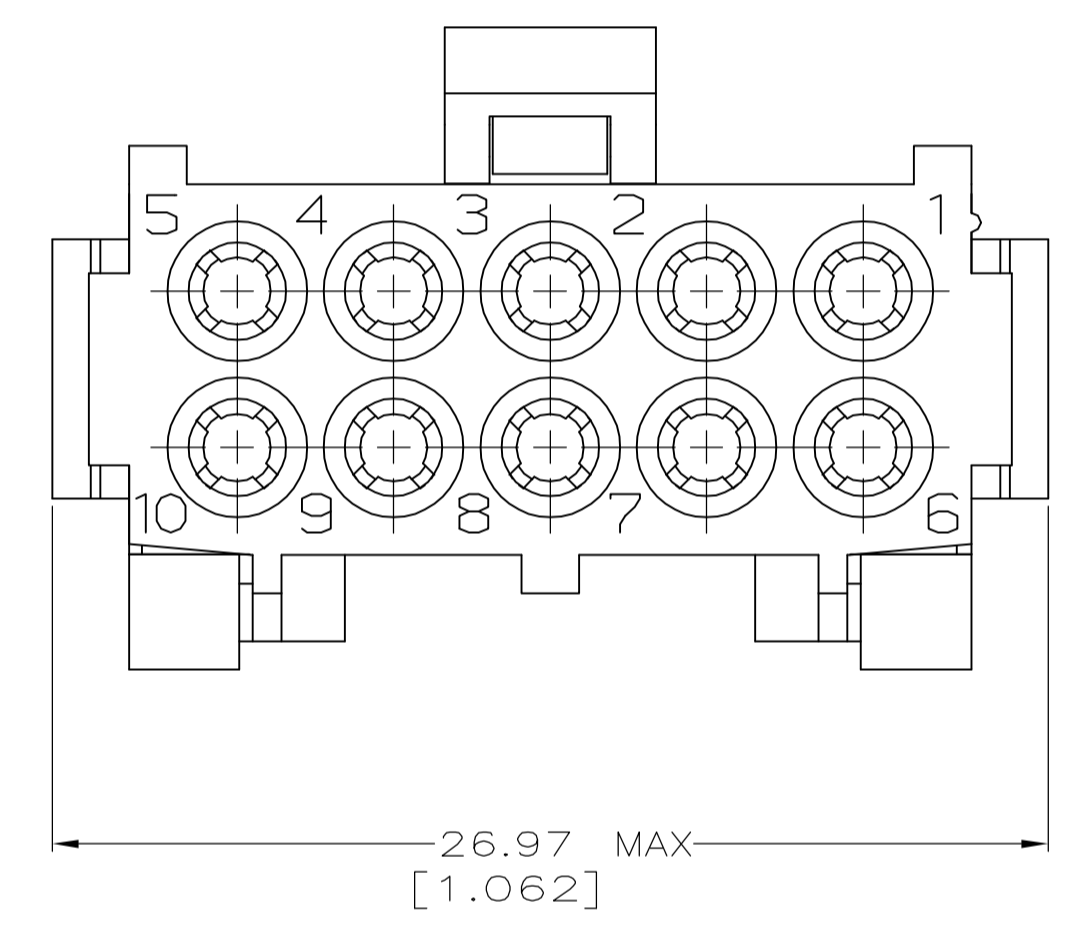

LOC		DIST		REVISIONS			
P	LTR	DESCRIPTION	DATE	DWN	APVD		
A		RELEASED PER ECO-05-006533	03AUG05	KW	CJ		

PRE-STAGED CONDITION

1. DIMENSIONS IN BRACKETS ARE IN INCHES.

1586590-1
PART NUMBER

METRIC

THIS DRAWING IS A CONTROLLED DOCUMENT.		DWN K. WHITAKER 13APR2005		Tyco Electronics Corporation Harrisburg, Pa 17105-3608	
DIMENSIONS: mm [INCHES]		CHK C. JONES 13APR2005		APVD C. JONES 13APR2005	NAME
TOLERANCES UNLESS OTHERWISE SPECIFIED:		PRODUCT SPEC		APPLICATION SPEC	RESTRICTED TO
0 PLC ± -		APPLICATION SPEC		SIZE	DRAWING NO
1 PLC ± -		APPLICATION SPEC		WEIGHT	SCALE
2 PLC ± -		APPLICATION SPEC		CUSTOMER DRAWING	SHEET
3 PLC ± 0.13 [.005]		APPLICATION SPEC		SCALE	1 OF 1
4 PLC ± -		APPLICATION SPEC		SCALE	REV
ANGLES ± -		APPLICATION SPEC		SCALE	REV
FINISH -		APPLICATION SPEC		SCALE	REV
MATERIAL NYLON, UL94V-0,NATURAL		APPLICATION SPEC		SCALE	REV