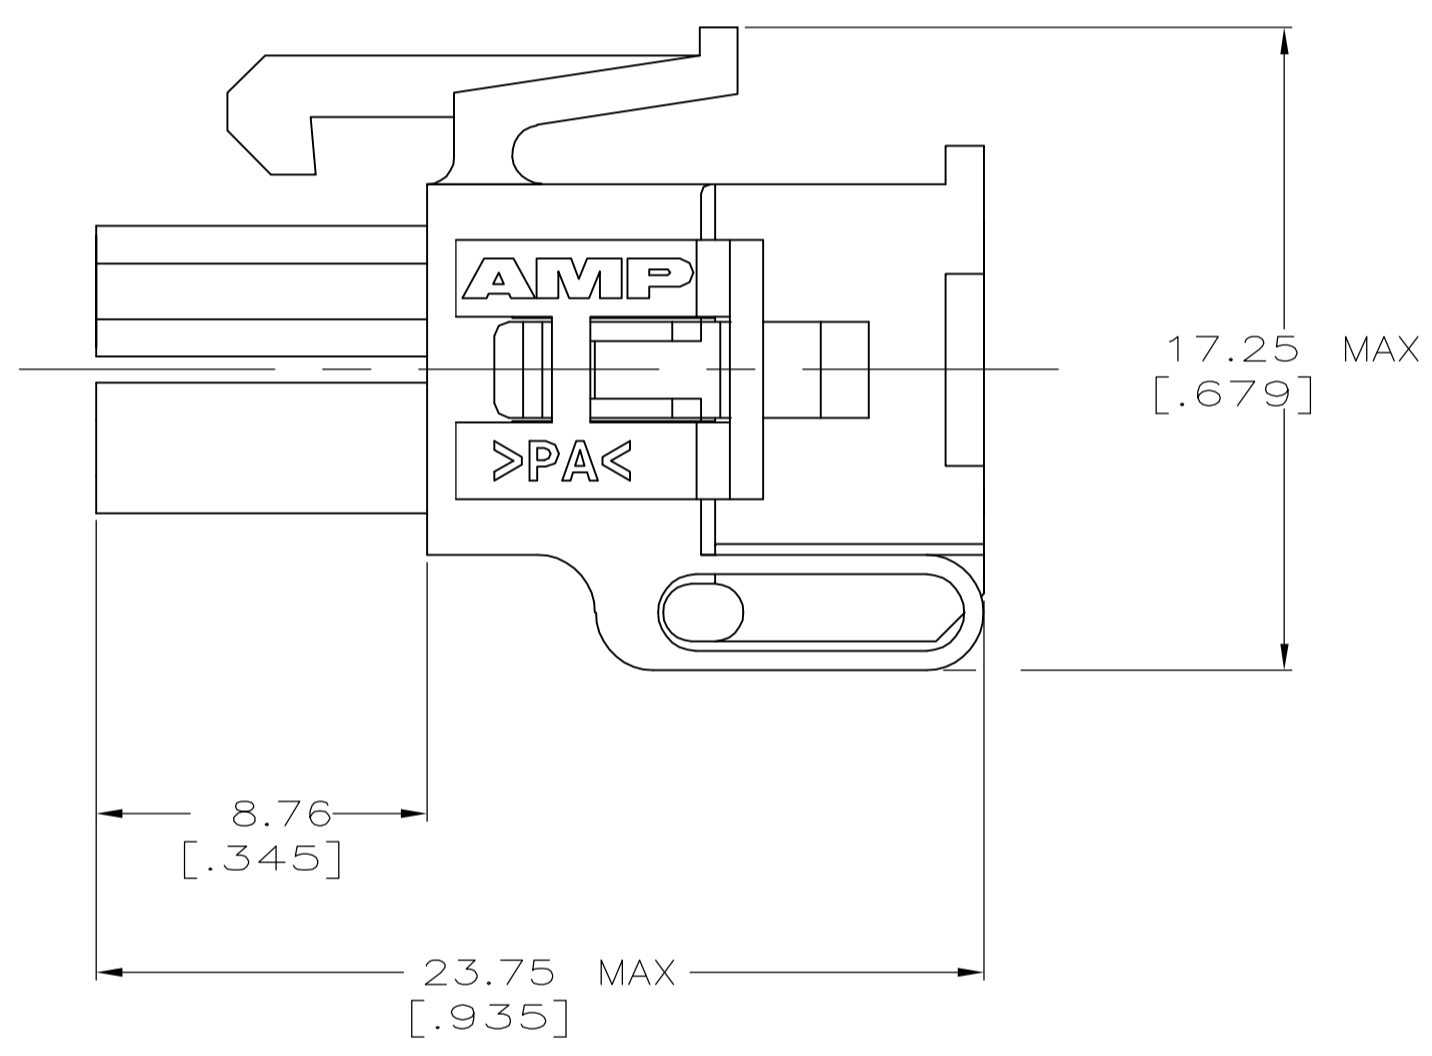

LOC		DIST		REVISIONS			
P	LTR	DESCRIPTION	DATE	DWN	APVD		
A		RELEASED PER ECO-05-006533	03AUG05	KW	CJ		

PRE-STAGED CONDITION

1. DIMENSIONS IN BRACKETS ARE IN INCHES.

1586590-1
PART NUMBER

METRIC

THIS DRAWING IS A CONTROLLED DOCUMENT.		DWN K. WHITAKER 13APR2005		Tyco Electronics Corporation Harrisburg, Pa 17105-3608	
DIMENSIONS: mm [INCHES]		CHK C. JONES 13APR2005		APVD C. JONES 13APR2005	NAME
TOLERANCES UNLESS OTHERWISE SPECIFIED:		PRODUCT SPEC		APPLICATION SPEC	RESTRICTED TO
0 PLC ± -		APPLICATION SPEC		SIZE	DRAWING NO
1 PLC ± -		APPLICATION SPEC		WEIGHT	SCALE
2 PLC ± -		APPLICATION SPEC		CUSTOMER DRAWING	SHEET
3 PLC ± 0.13 [.005]		APPLICATION SPEC		SCALE	1 OF 1
4 PLC ± -		APPLICATION SPEC		SCALE	REV
ANGLES ± -		APPLICATION SPEC		SCALE	REV
FINISH -		APPLICATION SPEC		SCALE	REV
MATERIAL NYLON, UL94V-0,NATURAL		APPLICATION SPEC		SCALE	REV