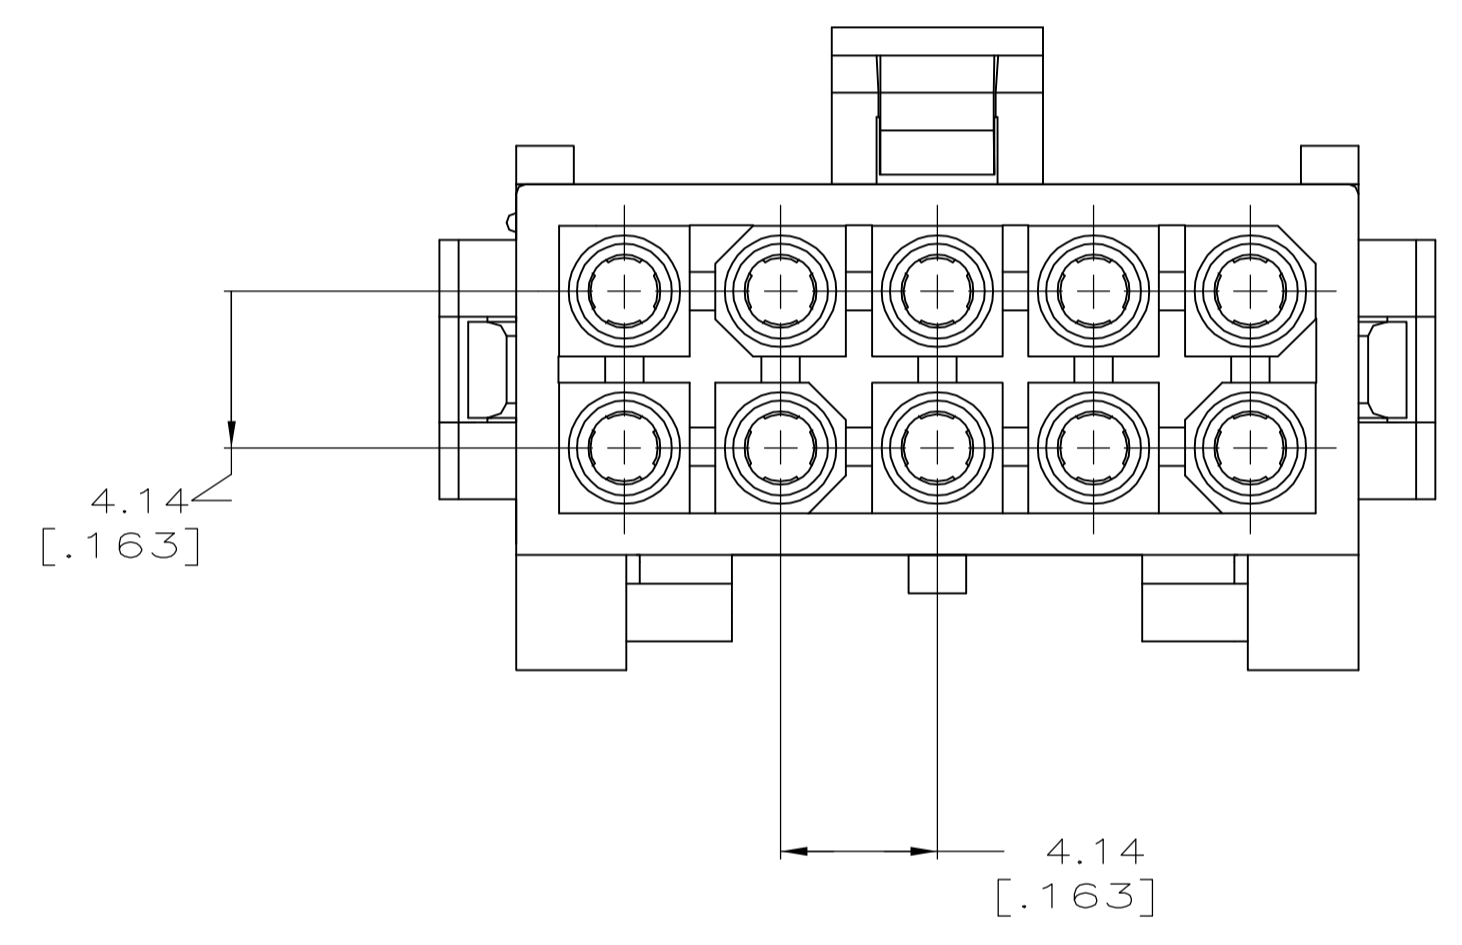

LOC		DIST		REVISIONS			
P	LTR	DESCRIPTION	DATE	DWN	APVD		
A		RELEASED PER ECO-05-006533	03AUG05	KW	CJ		

PRE-STAGED CONDITION

1. DIMENSIONS IN BRACKETS ARE IN INCHES.

1586590-1
PART NUMBER

METRIC

THIS DRAWING IS A CONTROLLED DOCUMENT.		DWN K. WHITAKER 13APR2005		Tyco Electronics Corporation Harrisburg, Pa 17105-3608	
DIMENSIONS: mm [INCHES]		CHK C. JONES 13APR2005		APVD C. JONES 13APR2005	NAME
TOLERANCES UNLESS OTHERWISE SPECIFIED:		PRODUCT SPEC		APPLICATION SPEC	RESTRICTED TO
0 PLC ± -		APPLICATION SPEC		SIZE	DRAWING NO
1 PLC ± -		APPLICATION SPEC		WEIGHT	SCALE
2 PLC ± -		APPLICATION SPEC		CUSTOMER DRAWING	SHEET
3 PLC ± 0.13 [.005]		APPLICATION SPEC		SCALE	1 OF 1
4 PLC ± -		APPLICATION SPEC		SCALE	REV
ANGLES ± -		APPLICATION SPEC		SCALE	REV
FINISH -		APPLICATION SPEC		SCALE	REV
MATERIAL NYLON, UL94V-0,NATURAL		APPLICATION SPEC		SCALE	REV