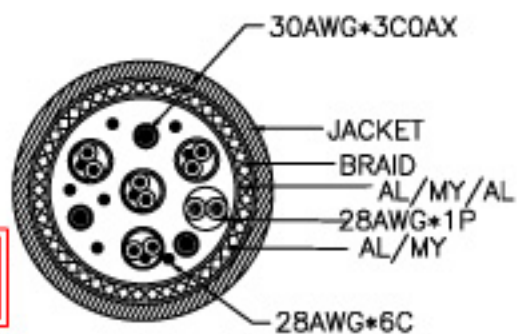

機密等級:[]極機密[V]機密[]一般文件

MOLD	INSIDE NO.	OUTSIDE NO.
DVI 29P M	020580	YD-199
DVI 29P F	YD-198	YD-198

注解

- 線 UL20276(30# 3C COAX)+(28#*1P+EAM)*4+28AWG*1P+28AWG*6C AEB
OD=8.5MM 外被顏色:米色3#
- 連接器 J1-DVI 24+5C MALE SOLDER MD TYPE W/TS
J2-DVI 24+5C FEMALE(RIVET NUT) MD TYPE
J1,J2-(PIN針鍍金) 內部加箔隔離
W/"" LOGO ON THE PIN1~8 SIDE
- 螺絲 4*33.0MM(#4-40 UNC) 顏色:米色3#
- 膠芯顏色:黑色 外模成型PVC顏色:米色3#
- 鐵粉芯(BRH15.5*28.5*10.5)
- 包裝 W/空白袋(右下角印"MADE IN CHINA")

G.W. NO.	LENGTH
HCD167200000000	2M±0.05M

PIN OUT		J1	J2
(1P+S)-1	1	RED	1
	2	WHITE	2
	3	DRAIN WIRE	3
	9	GREEN	9
(1P+S)-2	10	WHITE	10
	11	DRAIN WIRE	11
(1P+S)-3	17	BLUE	17
	18	WHITE	18
(1P+S)-4	19	DRAIN WIRE	19
	24	BROWN	24
(1P+S)-4	23	WHITE	23
	22	DRAIN WIRE	22
PAIR	C1	RED	C1
	C2	GREEN	C2
	C3	BLUE	C3
	C5	BRAIDING	C5(RED+GREEN+BLUE)
	6	YELLOW	6
SHELL	7	ORANGE	7
	8	BROWN	8
	C4	VIOLET	C4
	14	BLACK	14
	15	GREEN	15
	16	RED	16
	SHELL	SHELL	SHELL

SCALE: 4:1

本圖繪之產品符合RoHS
環境管理物質的要求

1-0	AUG-16-2006	2214-060800006	
REV	DESCRIPTION	DATE	ECN NO.
DWG NAME: DVI 24+5C M/F CABLE			
G, W, NO:	SEE THE TABLE	CUS. ID:	
CUS NO:		DWG. NO:	DVI-126
SHEET: 1/1	TOLERANCE: . X _____ . XX _____	UNIT: mm	
	SCALE: 1:1	DRAW. BY:	
		CHECKED	
		APPROVE	