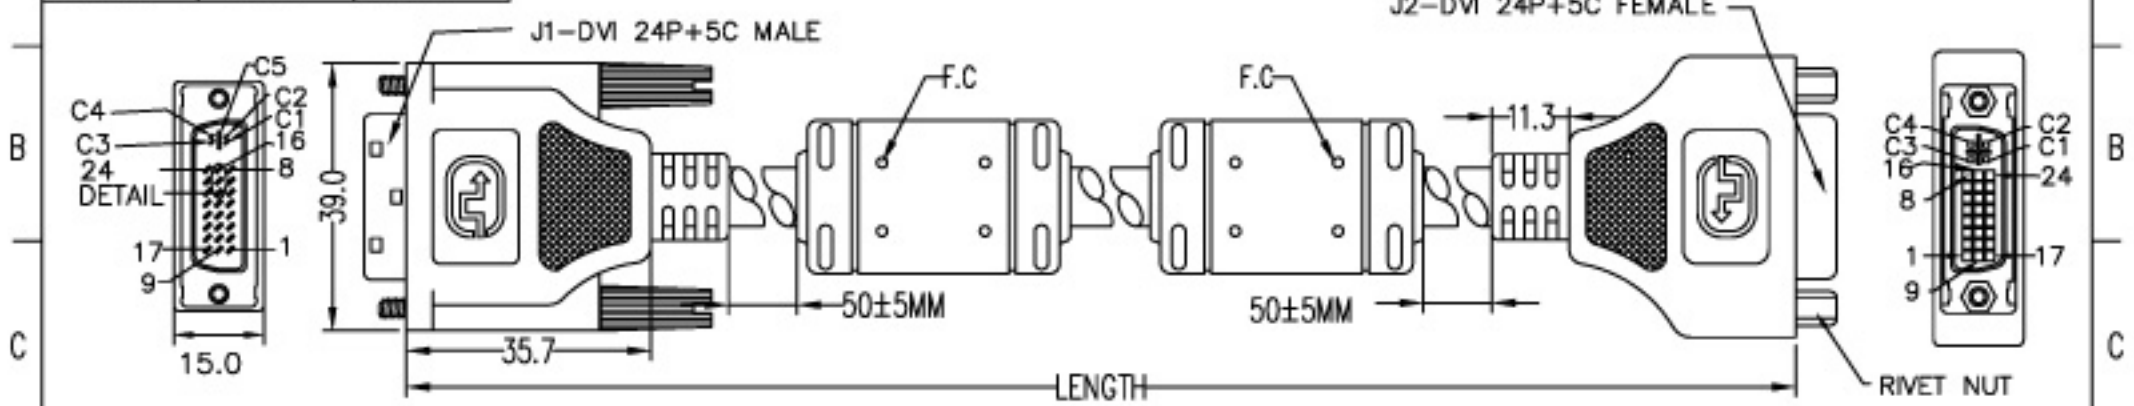

機密等級:[]極機密[V]機密[]一般文件

MOLD	INSIDE NO.	OUTSIDE NO.
DVI 29P M	020580	YD-199
DVI 29P F	YD-198	YD-198

注解

- 線 UL20276(30# 3C COAX)+(28#*1P+EAM)*4+28AWG*1P+28AWG*6C AEB
OD=8.5MM 外被顏色:米色3#
- 連接器 J1-DVI 24+5C MALE SOLDER MD TYPE W/TS
J2-DVI 24+5C FEMALE(RIVET NUT) MD TYPE
J1,J2-(PIN針鍍金) 內部加箔隔離
W/"" LOGO ON THE PIN1~8 SIDE
- 螺絲 4*33.0MM(#4-40 UNC) 顏色:米色3#
- 膠芯顏色:黑色 外模成型PVC顏色:米色3#
- 鐵粉芯(BRH15.5*28.5*10.5)
- 包裝 W/空白袋(右下角印"MADE IN CHINA")

G.W. NO.	LENGTH
HCD167200000000	2M±0.05M

PIN OUT		J1	J2
(1P+S)-1	1	RED	1
	2	WHITE	2
	3	DRAIN WIRE	3
	9	GREEN	9
(1P+S)-2	10	WHITE	10
	11	DRAIN WIRE	11
(1P+S)-3	17	BLUE	17
	18	WHITE	18
(1P+S)-4	19	DRAIN WIRE	19
	24	BROWN	24
(1P+S)-4	23	WHITE	23
	22	DRAIN WIRE	22
PAIR	C1	RED	C1
	C2	GREEN	C2
	C3	BLUE	C3
	C5	BRAIDING	C5(RED+GREEN+BLUE)
	6	YELLOW	6
SHELL	7	ORANGE	7
	8	BROWN	8
	C4	VIOLET	C4
	14	BLACK	14
	15	GREEN	15
	16	RED	16
	SHELL	SHELL	SHELL

SCALE: 4:1

本圖繪之產品符合RoHS
環境管理物質的要求

1-0	AUG-16-2006	2214-060800006	
REV	DESCRIPTION	DATE	ECN NO.
DWG NAME: DVI 24+5C M/F CABLE			
G, W, NO:	SEE THE TABLE	CUS. ID:	
CUS NO:		DWG. NO:	DVI-126
SHEET: 1/1	TOLERANCE: . X _____ . XX _____	UNIT: mm	
	SCALE: 1:1	DRAW. BY:	
		CHECKED	
		APPROVE	