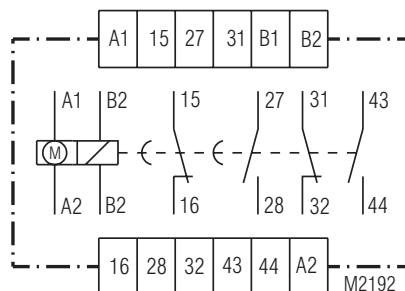

Timer EF7616 delay on make, minitimer

EF 7616.24

EF 7616.24

- Delay up to 30 h
- 6 switchable time ranges, adjustable on front side
- Repeat accuracy $\leq \pm 0,5 \%$ ($\leq \pm 1 \%$ for ranges 3 s and 6 s)
- Time lapse display
- Switching position display
- With instantaneous contact
- Front side, protected against beam water, IP 65

Technical data:

Time range:

6-range-versions

0.15 ... 3 s, 0.15 ... 3 min, 0.15 ... 3h

1.5 ... 30 s, 1.5 ... 30 min, 1.5 ... 30 h

Recovery time:

150 ms

Repeat accuracy:

$\leq \pm 0.5 \%$ of the max. scale value (for 3 and 6 s $\leq \pm 1 \%$)

Nominal voltage U_N :

AC 230 V

Nominal frequency:

50 / 60 Hz switchable

Output:

EF7616.24

1 NC contact, delayed

Dimensions:

72 x 72 x 128 mm (width x height x depth)

Front panel cut out:

67 x 67 mm

Type	Order Ref.	U_N	tv	Unit price			
				1+	10+	50+	250+
0024300	9514724	AC 230V	0,15 s ... 30 h	00000	00000	00000	00000