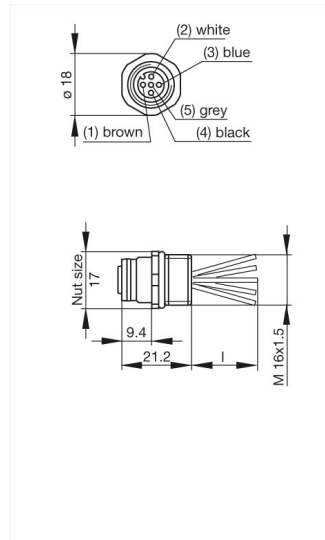

## Copy of ELKE 512 M16 Au

Industrial Connectors: Circular Connectors E-series M12/FIXCON: with screw locking: Appliance socket for front panel mounting with PG or metrical thread

### Product description

Description	Screw-in appliance socket, M 16 front mounting thread, with wire ends, cast, O-ring, FIXCON snap locking
Type	Copy of ELKE 512 M16 Au
Order No.	934 450-201
Type of contact	female
Number of contacts	5
Cable material	PVC
Cable length	0.2 m
Cable gland	M 16
Conductor size	0.34 mm <sup>2</sup>
Cable specification	7 x 0.25 mm
Standard	IEC 61076-2-101 (Ed. 1)/ IEC 60947-5-2
Housing Color	silver

### Technical data

Wire stranding	5 cores per 0.34 mm <sup>2</sup>
Rated voltage	50 V AC/DC
Rated current	4 A