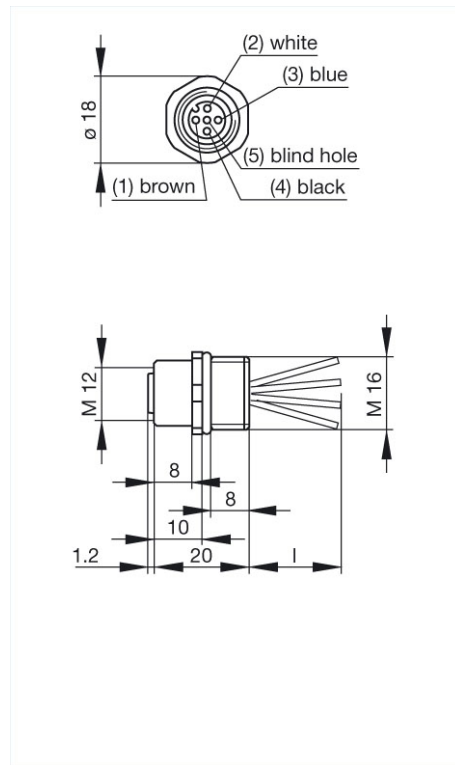

HIRSCHMANN

A BELDEN BRAND

Industrial Connecting Solutions:Archive - Industrial Connectors:Circular Connectors E-series M12 / M12 push-pull (Archive):with screw locking:Appliance socket for front panel - front panel mounting:ELKE 412 M16 Au

<http://e-catalog.hirschmann.com/link/57078-24228-62529-24256-24257-24273-36776/en/conf/uistate>

Picture

Drawing

Belden Deutschland GmbH

Im Gewerbepark 2
58579 Schalksmühle
Germany
Phone: +49 7127/14-1806
E-Mail: icos-sales@belden.com

The information published in the websites has been compiled as carefully as possible. It is subject to alteration without notice in technical as well as in price-related/commercial respect. The complete information and data were available on user documentation. Mandatory information can only be obtained by a concrete query.