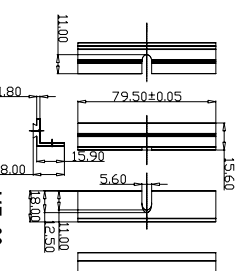

SK4 SEALING KIT
OPTIONAL ACCESSORY

Part #	Description	Color	Mounting Flanges
B4-160 BK	Anodized Color	Black	Optional Accessory (Sold Individually)
B4-160 BL	Blue	Blue	40 mm Mounting Flange Part # MF-40-BK
B4-160 GD	Gold	Gold	MF-40-BL
B4-160 GR	Green	Green	MF-40-GD
B4-160 RD	Red	Red	MF-40-GR
B4-160 SI	Silver	Silver	MF-40-RD
	Sealing Kit - Optional Accessory		MF-40-SI

Part #	Description	Color	Mounting Flanges
EC-4BK	Black	Black	Optional Accessory (Sold Individually)
EC-4BL	Blue	Blue	40 mm Mounting Flange Part # MF-40-BK
EC-4GN	Green	Green	MF-40-BL
EC-4RD	Red	Red	MF-40-GD
EC-4GY	Grey	Grey	MF-40-GR

Part #	Description	Color	Mounting Flanges
B4-160 BK	Black	Black	Optional Accessory (Sold Individually)
B4-160 BL	Blue	Blue	40 mm Mounting Flange Part # MF-40-BK
B4-160 GD	Gold	Gold	MF-40-BL
B4-160 GR	Green	Green	MF-40-GD
B4-160 RD	Red	Red	MF-40-GR
B4-160 SI	Silver	Silver	MF-40-RD

ENCLOSURES & ASSEMBLY SERVICES

Title	Revision:
B4-160 MASTER DRAWING	

MATERIAL		TOLERANCE		Dwg. Date	
Aluminum 6063-T6(H9)	all dimension in mm	PAN 2009-04-08			
Finish:	unless otherwise specified	Chk.	Date		
Anodized BS 1615					
PROJ.					
ANGLE	±1°	App.	Date