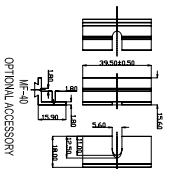

ENCLOSURE PROFILE

OPTIONAL ACCESSORY

SK4 SEALING KIT
OPTIONAL ACCESSORY

Part #	Description	Color	Mounting Flanges
B4-160 BK	Anodized Color	Black	Optional Accessory (Sold Individually)
B4-160 BL	Blue	Blue	40 mm Mounting Flange Part # MF-40-BK
B4-160 GD	Gold	Gold	MF-40-BL
B4-160 GR	Green	Green	MF-40-GD
B4-160 RD	Red	Red	MF-40-GR
B4-160 SI	Silver	Silver	MF-40-RD
	Sealing Kit - Optional Accessory		MF-40-SI

Part #	Description	Color	Mounting Flanges
EC-4BK	Black	Black	Optional Accessory (Sold Individually)
EC-4BL	Blue	Blue	40 mm Mounting Flange Part # MF-40-BK
EC-4GN	Green	Green	MF-40-BL
EC-4RD	Red	Red	MF-40-GD
EC-4GY	Grey	Grey	MF-40-GR

Part #	Description	Color	Mounting Flanges
B4-160 BK	Black	Black	Optional Accessory (Sold Individually)
B4-160 BL	Blue	Blue	40 mm Mounting Flange Part # MF-40-BK
B4-160 GD	Gold	Gold	MF-40-BL
B4-160 GR	Green	Green	MF-40-GD
B4-160 RD	Red	Red	MF-40-GR
B4-160 SI	Silver	Silver	MF-40-RD

ENCLOSURES & ASSEMBLY SERVICES

Title	Revision:
B4-160 MASTER DRAWING	

MATERIAL		TOLERANCE		Dwg. Date	
Aluminum 6063-T6(H9)	all dimension in mm	PAN 2009-04-08			
Finish:	unless otherwise specified	Chk.	Date		
Anodized BS 1615					
PROJ.					
ANGLE	±1°	App.	Date