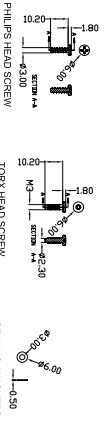

ENCLOSURE PROFILE

OPTIONAL ACCESSORY

SK4 SEALING KIT
OPTIONAL ACCESSORY

Part #	Description	Color	Mounting Flanges
B4-160 BK	Anodized Color	Black	Optional Accessory (Sold Individually)
B4-160 BL	Blue	Blue	40 mm Mounting Flange Part # MF-40-BK
B4-160 GD	Gold	Gold	MF-40-BL
B4-160 GR	Green	Green	MF-40-GD
B4-160 RD	Red	Red	MF-40-GR
B4-160 SI	Silver	Silver	MF-40-RD
	Sealing Kit - Optional Accessory		MF-40-SI

Part #	Description	Color	Mounting Flanges
EC-4BK	Black	Black	Optional Accessory (Sold Individually)
EC-4BL	Blue	Blue	40 mm Mounting Flange Part # MF-40-BK
EC-4GN	Green	Green	MF-40-BL
EC-4RD	Red	Red	MF-40-GD
EC-4GY	Grey	Grey	MF-40-GR

Part #	Description	Color	Mounting Flanges
B4-160 BK	Black	Black	Optional Accessory (Sold Individually)
B4-160 BL	Blue	Blue	40 mm Mounting Flange Part # MF-40-BK
B4-160 GD	Gold	Gold	MF-40-BL
B4-160 GR	Green	Green	MF-40-GD
B4-160 RD	Red	Red	MF-40-GR
B4-160 SI	Silver	Silver	MF-40-RD

ENCLOSURES & ASSEMBLY SERVICES

Title	Revision:
B4-160 MASTER DRAWING	

MATERIAL		TOLERANCE		Dwg. Date	
Aluminum 6063-T6(H9)	all dimension in mm	PAN 2009-04-08			
Finish:	unless otherwise specified	Chk.	Date		
Anodized BS 1615					
PROJ.					
ANGLE	±1°	App.	Date		