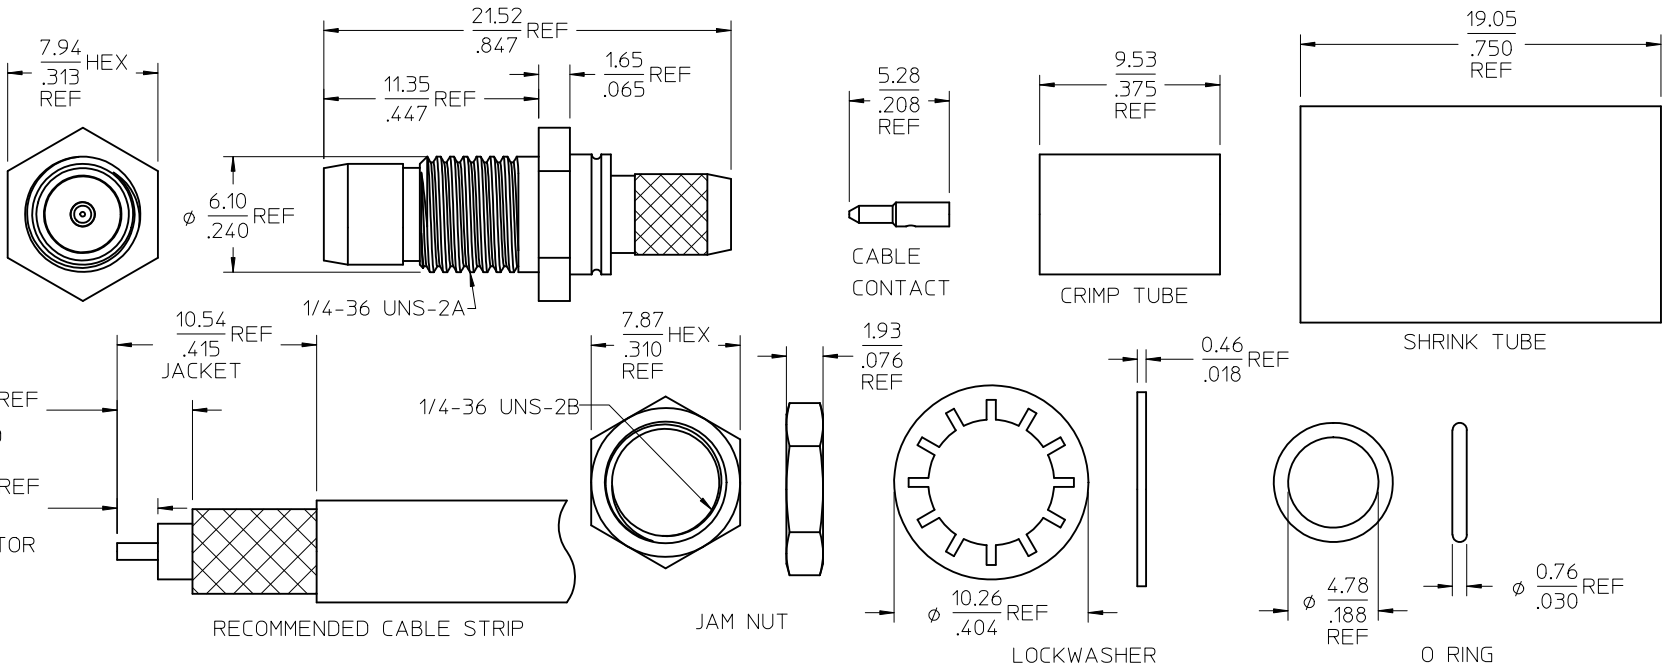

MATERIALS AND FINISHES

BODY: STAINLESS STEEL
PLATED PASSIVATED

JAM NUT: BRASS
PLATED NICKEL

LOCKWASHER: PHOSPHOR BRONZE
PLATED NICKEL

CENTER CONTACT PHOSPHOR BRONZE
PLATED GOLD

CABLE CONTACT BRASS
PLATED GOLD

INSULATOR TEFLON

O RING SILICONE RUBBER

CRIMP USING .213 HEX DIE

RECOMMENDED MOUNTING
HOLE PATTERN

AS-89678-9400	CABLE ASSEMBLY INSTR.
PS-89675-1850	ELECTRO/MECH SPEC.
MIL-STD-348A, FIG. 321.1	INTERFACE
SPECIFICATION	DESCRIPTION

73298-0031	ONE PIECE 73298-0030 PER BAG
73298-0030	BULK
PART NO.	PACKAGING

CHG: CLARIFIED BAGGING. EC NO: URF2010-0369 DRWIN:ROBERTSON 2009/12/18 CHKD:SSS 2009/12/18 APPR:JWIENER 2009/12/18 REV: A2	QUALITY SYMBOLS ▽=0 ▽=0	GENERAL TOLERANCES (UNLESS SPECIFIED) 4 PLACES ± .005 INCH 3 PLACES ± .005 INCH 2 PLACES ± .005 INCH 1 PLACE ± .005 INCH ANGULAR ± 2°	DIMENSION STYLE MM/IN DRAWN BY TEF DATE 2003/10/30 CHECKED BY SSS DATE 2003/11/04 APPROVED BY GMH DATE 2003/11/04	SCALE DESIGN UNITS METRIC THIRD ANGLE PROJECTION	TITLE BMA PLUG,STR,BLKHD FOR RG55,142,223,400,50 OHM EWR2216 BMA-PC	MATERIAL NO. SEE TABLE	DOCUMENT NO. SD-73298-003	SHEET NO. 1 OF 1
		DRAFT WHERE APPLICABLE MUST REMAIN WITHIN DIMENSIONS		THIS DRAWING CONTAINS INFORMATION THAT IS PROPRIETARY TO MOLEX INCORPORATED AND SHOULD NOT BE USED WITHOUT WRITTEN PERMISSION				