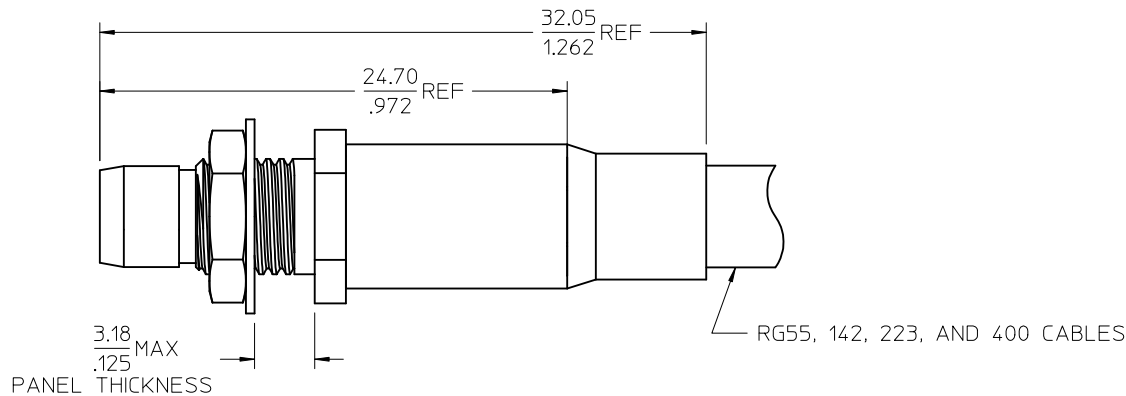

INSULATOR TEFLON

O RING SILICONE RUBBER

CRIMP USING .213 HEX DIE

RECOMMENDED MOUNTING
HOLE PATTERN

AS-89678-9400	CABLE ASSEMBLY INSTR.
PS-89675-1850	ELECTRO/MECH SPEC.
MIL-STD-348A, FIG. 321.1	INTERFACE
SPECIFICATION	DESCRIPTION

73298-0031	ONE PIECE 73298-0030 PER BAG
73298-0030	BULK
PART NO.	PACKAGING

CHG: CLARIFIED BAGGING. EC NO: URF2010-0369 DRWIN:ROBERTSON 2009/12/18 CHKD:SSS 2009/12/18 APPR:JWIENER 2009/12/18 REV: A2	QUALITY SYMBOLS ▽=0 ▽=0	GENERAL TOLERANCES (UNLESS SPECIFIED) 4 PLACES ± .005 INCH 3 PLACES ± .005 INCH 2 PLACES ± .005 INCH 1 PLACE ± .005 INCH ANGULAR ± 2°	DIMENSION STYLE MM/IN DRAWN BY TEF DATE 2003/10/30 CHECKED BY SSS DATE 2003/11/04 APPROVED BY GMH DATE 2003/11/04	SCALE DESIGN UNITS METRIC THIRD ANGLE PROJECTION	TITLE BMA PLUG,STR,BLKHD FOR RG55,142,223,400,50 OHM EWR2216 BMA-PC	MATERIAL NO. SEE TABLE	DOCUMENT NO. SD-73298-003	SHEET NO. 1 OF 1
		DRAFT WHERE APPLICABLE MUST REMAIN WITHIN DIMENSIONS		THIS DRAWING CONTAINS INFORMATION THAT IS PROPRIETARY TO MOLEX INCORPORATED AND SHOULD NOT BE USED WITHOUT WRITTEN PERMISSION				