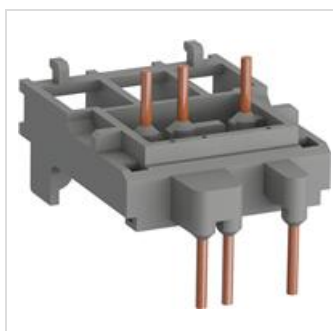

Categories

Products » Low Voltage Products and Systems » Control Products » Contactors » Block Contactors Accessories

Ordering

EAN:	3471523130746
Minimum Order Quantity:	10 piece
Customs Tariff Number:	85389099

Dimensions

Product Net Weight:	0.025 kg

Container Information

Package Level 1 Units:	10 piece
Package Level 1 Width:	100 mm
Package Level 1 Height:	64 mm
Package Level 1 Length:	187 mm
Package Level 1 Gross Weight:	0.25 kg
Package Level 1 EAN:	3471523130746
Product Packing Type:	Box

Additional Information

IIT Publishing Status:	Level 0 - Information enabled
Product Main Type:	Accessories for Block Contactors
Product Name:	Connecting Link
Suitable For:	AF26 AF30 AF38 MO132 MS116 MS132
Terminal Type:	Screw Terminals

Certificates and Declarations (Document Number)

cUL Certificate:	UL_20091121-E312527
Data Sheet, Technical Information:	1SBC100173C0201
Declaration of Conformity - CE:	NoDecNee
GOST Certificate:	GOST_POCCFR.ME77.B07175.pdf
RINA Certificate:	RINA_ELE084013XG

Classifications

E-nummer:	3211493
ETIM 4:	EC002498 - Accessories for low-voltage switch technology
ETIM 5:	EC002498 - Accessories for low-voltage switch technology
UNSPSC:	39120000