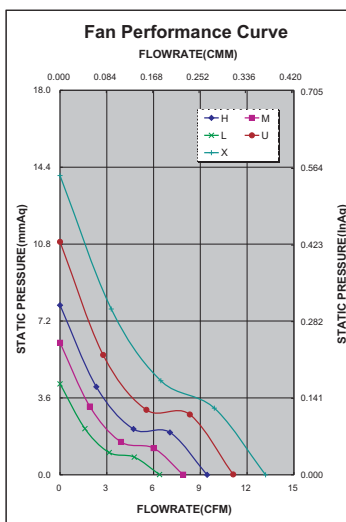

*Motor protective circuit and third lead wire functions

0	1	2	3	4	6	7	8	9	A	B
	✓	✓	✓							

*Safety approvals

✓	✓		✓	✓