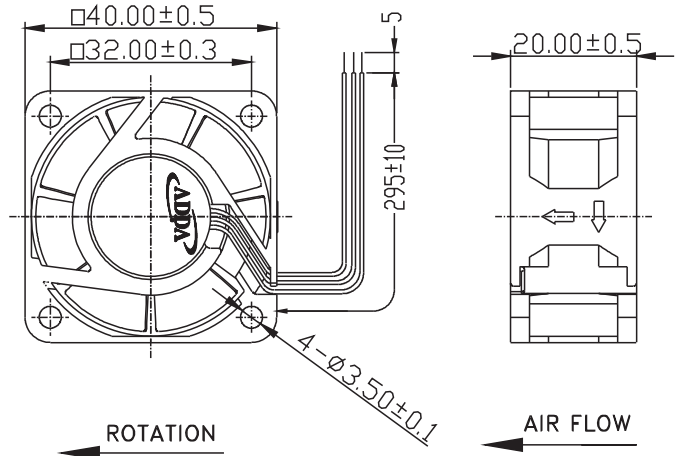

AD4020GP SERIES

External Dimensions

Frame:Plastic(UL:94V-0)
 Impeller:Plastic(UL:94V-0)
 Lead wire:UL1007AWG26

Specifications(Nominal)

*:Noise is measured at the distance of one (1) meter from the axis of intake.

Bearing type: ◎=Ball ※=Sleeve ●=Hypro bearing

Frame size (mm)	Model No.	Bearing System Type	Rated Voltage (VDC)	Current (A)	Power (W)	Rated Speed (rpm)	Maximum AirFlow (CMM)	Maximum AirFlow (CFM)	Maximum Pressure (InAq)	Maximum Pressure (mmAq)	*Noise Level (dB/A)	Weight (g)
40x40x20	AD0412LB-C73GP(P)	◎	12	0.08	0.96	5000	0.181	6.40	0.150	3.81	19.0	
	AD0412MB-C73GP(P)	◎	12	0.12	1.44	6200	0.226	8.00	0.230	5.84	26.0	
	AD0412HB-C73GP(P)	◎	12	0.14	1.68	7200	0.266	9.40	0.320	8.13	30.0	28.0
	AD0412UB-C73GP(P)	◎	12	0.15	1.80	8200	0.311	11.00	0.400	10.16	33.0	
	AD0412XB-C73GP(P)	◎	12	0.24	2.88	10000	0.368	13.00	0.540	13.72	42.0	