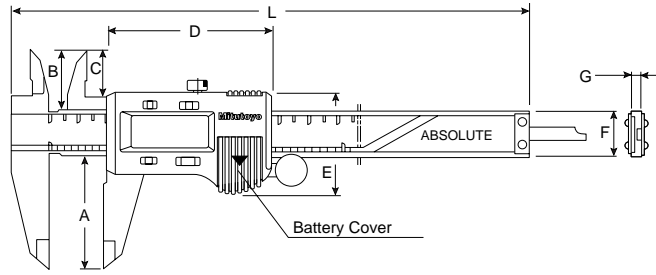

Specifications

Digimatic Calipers with Absolute Encoder

Metric (SPC output models)

Order No.	Range	LCD Resolution	Accuracy	Remarks
500-150	0–100mm	0.01mm	±0.02mm	1.9mm Round Depth Bar.
500-151	0–150mm	0.01mm	±0.02mm	
500-152	0–200mm	0.01mm	±0.02mm	
500-153	0-300mm	0.01mm	±0.03mm	
500-500-10	0–450mm	0.01mm	±0.05mm	without Depth Bar, Absolute Function Type
500-501-10	0–600mm	0.01mm	±0.05mm	without Depth Bar, Absolute Function Type

For SPC output order Connecting Cable 959149 (1m) or 959150 (2m).
Replacement Battery: 541980 (1pc), 541980-10 (10 pcs/SET)

CALIPERS

Dimensions

Order No.	A	B	C	D	E	F	G	L
500-170, 500-195	1.57"	.83"	.65"	2.26"	1.42"	.63"	.138"	7.09"
500-171, 500-196, 500-159, 500-160, 500-175, 500-178, 500-174	1.57"	.83"	.65"	2.26"	1.42"	.63"	.138"	9.10"
500-172, 500-197, 500-163, 500-164, 500-176, 500-177	1.97"	.96"	.79"	2.26"	1.42"	.63"	.138"	11.34"
500-173, 500-193, 500-165, 500-166, 500-167, 500-168	2.52"	1.08"	.86"	2.80"	1.60"	.79"	.15"	15.87"
500-505-10	3.54"	1.85"	1.50"	3.61"	2.44"	.98"	.24"	24.80"
500-506-10	3.54"	1.85"	1.50"	3.61"	2.44"	.98"	.24"	30.70"
500-507-10	5.11"	2.36"	1.65"	4.49"	2.87"	1.26"	.31"	48.82"
500-150	1.57"	.83"	.65"	2.26"	1.42"	.63"	.138"	7.09"
500-151	1.57"	.83"	.65"	2.26"	1.42"	.63"	.138"	9.10"
500-152	1.97"	.96"	.79"	2.26"	1.42"	.63"	.138"	11.34"
500-153	2.52"	1.08"	.86"	2.80"	1.60"	.79"	.15"	15.87"
500-500-10	3.54"	1.85"	1.50"	3.61"	2.44"	.98"	.24"	24.80"
500-501-10	3.54"	1.85"	1.50"	3.61"	2.44"	.98"	.24"	30.70"