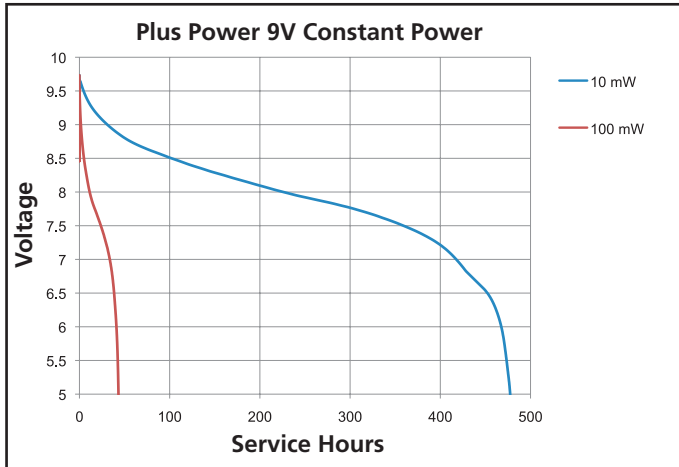

DURACELL®

DURALOCK
POWER PRESERVE™

PLUS POWER

MN1604

Size: 9V (6LF22)

Alkaline-Manganese Dioxide Battery

Zn/MnO₂

DURACELL®

BATTERIES

Berkshire Corporate Park
Bethel, CT. 06801 U.S.A.
Telephone: Toll-free 1-800-544-5454
www.duracell.com

Delivered capacity is dependent on the applied load, operating temperature and cut-off voltage. Please refer to the charts and discharge data shown for examples of the energy/service life that the battery will provide for various load conditions.