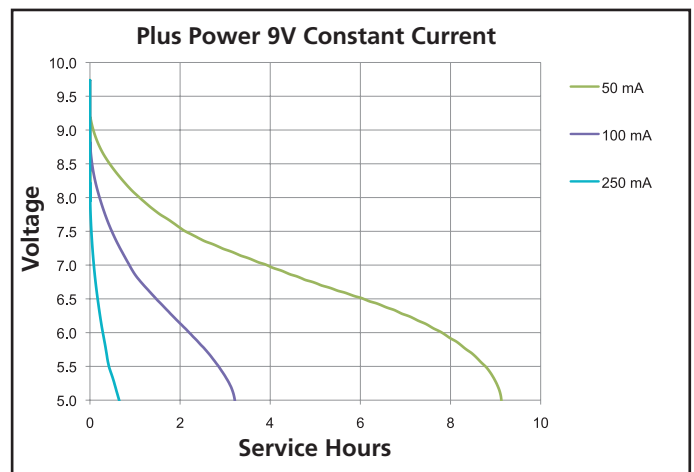

DURACELL®

DURALOCK
POWER PRESERVE™

PLUS POWER

MN1604

Size: 9V (6LF22)

Alkaline-Manganese Dioxide Battery

Zn/MnO₂

Nominal voltage	9 V
Impedance	3,050 m-ohm @ 1 kHz
Typical weight	45 g (1.6 oz)
Typical volume	22.8 cm ³ (1.4 in ³)
Terminals	Miniature snap
Storage temperature range	5°C to 30°C (41°F to 86°F)
Operating temperature range	-20°C to 54°C (-4°F to 130°F)
Designation	IEC: 6LF22

Dimensions shown are IEC standards

DURACELL®

BATTERIES

Berkshire Corporate Park
Bethel, CT. 06801 U.S.A.
Telephone: Toll-free 1-800-544-5454
www.duracell.com

Delivered capacity is dependent on the applied load, operating temperature and cut-off voltage. Please refer to the charts and discharge data shown for examples of the energy/service life that the battery will provide for various load conditions.