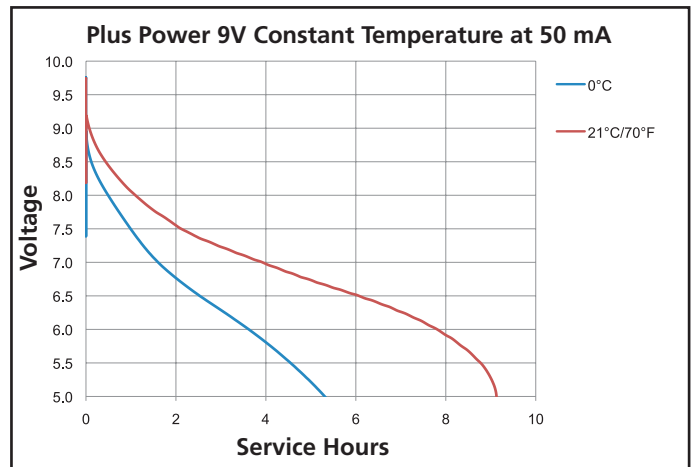

DURACELL®

DURALOCK
POWER PRESERVE™

PLUS POWER

MN1604

Size: 9V (6LF22)

Alkaline-Manganese Dioxide Battery

Zn/MnO₂

DURACELL®

BATTERIES

Berkshire Corporate Park
Bethel, CT. 06801 U.S.A.
Telephone: Toll-free 1-800-544-5454
www.duracell.com

Delivered capacity is dependent on the applied load, operating temperature and cut-off voltage. Please refer to the charts and discharge data shown for examples of the energy/service life that the battery will provide for various load conditions.