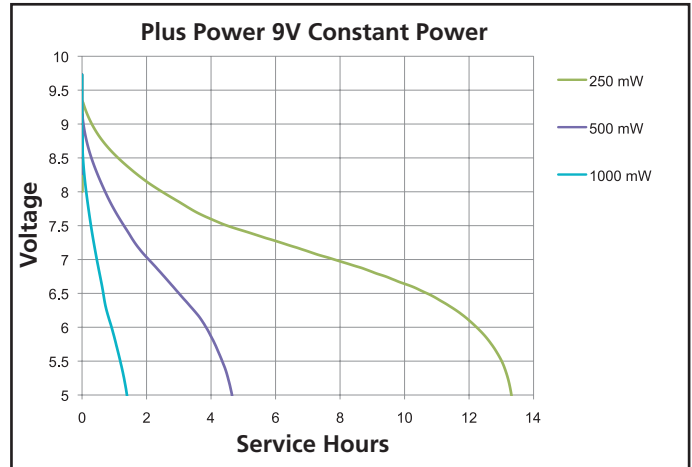

DURACELL®

DURALOCK
POWER PRESERVE™

PLUS POWER

MN1604

Size: 9V (6LF22)

Alkaline-Manganese Dioxide Battery

Zn/MnO₂

DURACELL®

BATTERIES

Berkshire Corporate Park
Bethel, CT. 06801 U.S.A.
Telephone: Toll-free 1-800-544-5454
www.duracell.com

Delivered capacity is dependent on the applied load, operating temperature and cut-off voltage. Please refer to the charts and discharge data shown for examples of the energy/service life that the battery will provide for various load conditions.