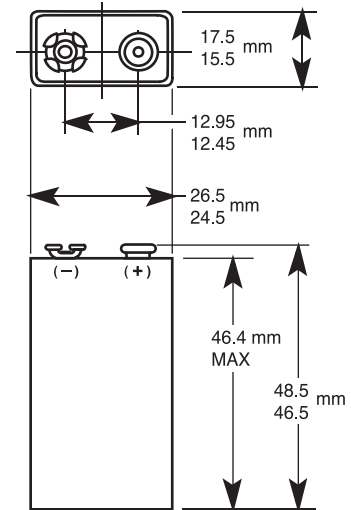

DURACELL®

DURALOCK
POWER PRESERVE™

PLUS POWER

MN1604

Size: 9V (6LF22)

Alkaline-Manganese Dioxide Battery

Zn/MnO₂

Nominal voltage	9 V
Impedance	3,050 m-ohm @ 1 kHz
Typical weight	45 g (1.6 oz)
Typical volume	22.8 cm ³ (1.4 in ³)
Terminals	Miniature snap
Storage temperature range	5°C to 30°C (41°F to 86°F)
Operating temperature range	-20°C to 54°C (-4°F to 130°F)
Designation	IEC: 6LF22

Dimensions shown are IEC standards

DURACELL®

BATTERIES

Berkshire Corporate Park
Bethel, CT. 06801 U.S.A.
Telephone: Toll-free 1-800-544-5454
www.duracell.com

Delivered capacity is dependent on the applied load, operating temperature and cut-off voltage. Please refer to the charts and discharge data shown for examples of the energy/service life that the battery will provide for various load conditions.

DURACELL®

DURALOCK
POWER PRESERVE™

PLUS POWER

MN1604

Size: 9V (6LF22)

Alkaline-Manganese Dioxide Battery

Zn/MnO₂

DURACELL®