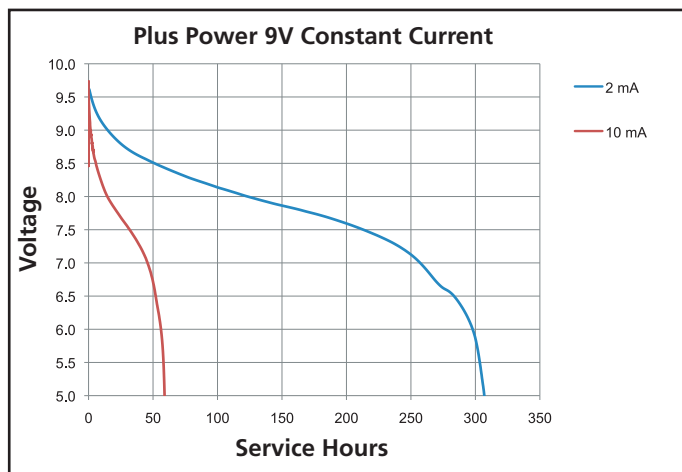

DURACELL®

BATTERIES

Berkshire Corporate Park
Bethel, CT. 06801 U.S.A.
Telephone: Toll-free 1-800-544-5454
www.duracell.com

Delivered capacity is dependent on the applied load, operating temperature and cut-off voltage. Please refer to the charts and discharge data shown for examples of the energy/service life that the battery will provide for various load conditions.