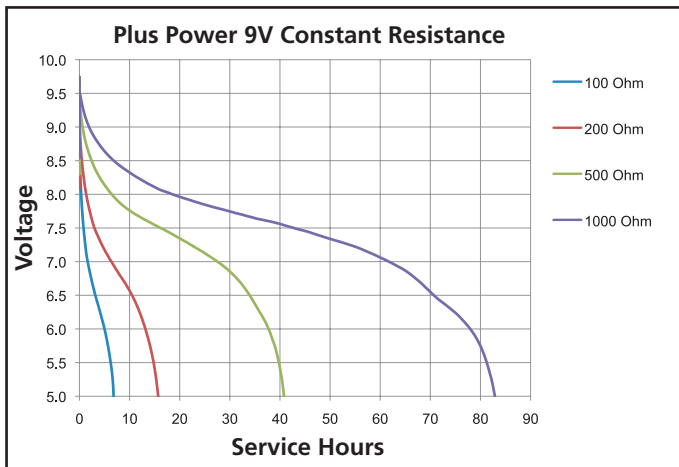

DURACELL®

DURALOCK
POWER PRESERVE™

PLUS POWER

MN1604

Size: 9V (6LF22)

Alkaline-Manganese Dioxide Battery

Zn/MnO₂

DURACELL®

BATTERIES

Berkshire Corporate Park
Bethel, CT. 06801 U.S.A.
Telephone: Toll-free 1-800-544-5454
www.duracell.com

Delivered capacity is dependent on the applied load, operating temperature and cut-off voltage. Please refer to the charts and discharge data shown for examples of the energy/service life that the battery will provide for various load conditions.