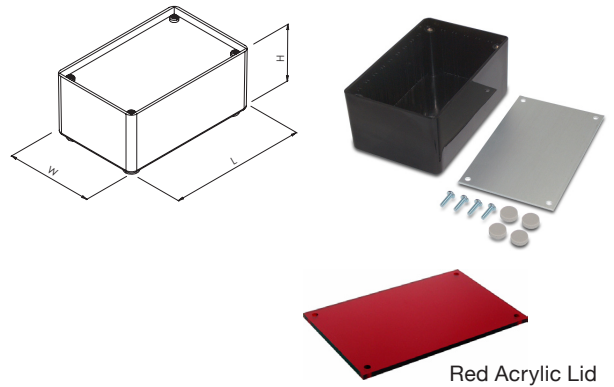

UNIVERSAL ENCLOSURES

4000 Series Panel Lid Cases

ABS boxes with recessed lid, designed for easy customisation of aluminium lid, available in three sizes.

- Grey aluminium or acrylic lid mounted by four M3 machine screws
- Brass inserts in base for repeated removal of the lid
- Polished finish for ease of cleaning
- Rubber feet provided as standard
- Both the lid and box have excellent properties for machining
- Integral mounting guides to accept 1.6mm PCB's

SPECIFICATION	
Materials	Base high impact ABS Lid 1mm aluminium or Lid 3mm acrylic
Operating Temperature	Resistant to temperatures of up to 85°C
Protection class	IP54
Standard colours	Base Grey(GY), Black(BK) Aluminium lid Grey(GY) Acrylic lid Clear(CLR)
Standard unit includes	Base & aluminium lid 4x M3 machine screws 4x rubber feet
Options	PCB adaptors for horizontal mounting

ALUMINIUM LID GREY	ALUMINIUM LID BLACK	LENGTH	WIDTH	HEIGHT
BIM4003-GY/PG	BIM4003-BLK/PG	85mm	56mm	35mm
BIM4004-GY/PG	BIM4004-BLK/PG	111mm	71mm	48mm
BIM4005-GY/PG	BIM4005-BLK/PG	161mm	96mm	59mm

ACRYLIC LID GREY	ACRYLIC LID BLACK	LENGTH	WIDTH	HEIGHT
BIM4003-GY/CLR	BIM4003-BLK/CLR	85mm	56mm	35mm
BIM4004-GY/CLR	BIM4004-BLK/CLR	111mm	71mm	48mm
BIM4005-GY/CLR	BIM4005-BLK/CLR	161mm	96mm	59mm