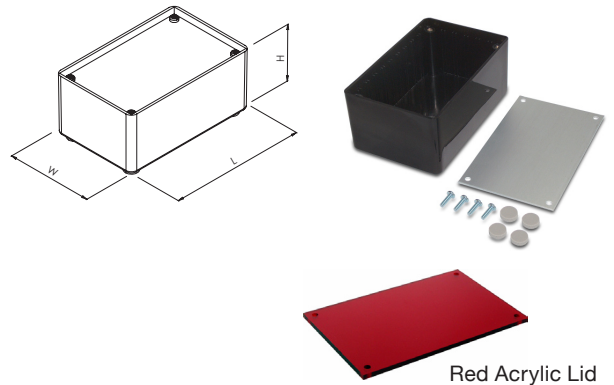

UNIVERSAL ENCLOSURES

4000 Series Panel Lid Cases

ABS boxes with recessed lid, designed for easy customisation of aluminium lid, available in three sizes.

- Grey aluminium or acrylic lid mounted by four M3 machine screws
- Brass inserts in base for repeated removal of the lid
- Polished finish for ease of cleaning
- Rubber feet provided as standard
- Both the lid and box have excellent properties for machining
- Integral mounting guides to accept 1.6mm PCB's

SPECIFICATION	
Materials	Base high impact ABS Lid 1mm aluminium or Lid 3mm acrylic
Operating Temperature	Resistant to temperatures of up to 85°C
Protection class	IP54
Standard colours	Base Grey(GY), Black(BK) Aluminium lid Grey(GY) Acrylic lid Clear(CLR)
Standard unit includes	Base & aluminium lid 4x M3 machine screws 4x rubber feet
Options	PCB adaptors for horizontal mounting

ALUMINIUM LID GREY	ALUMINIUM LID BLACK	LENGTH	WIDTH	HEIGHT
BIM4003-GY/PG	BIM4003-BLK/PG	85mm	56mm	35mm
BIM4004-GY/PG	BIM4004-BLK/PG	111mm	71mm	48mm
BIM4005-GY/PG	BIM4005-BLK/PG	161mm	96mm	59mm

ACRYLIC LID GREY	ACRYLIC LID BLACK	LENGTH	WIDTH	HEIGHT
BIM4003-GY/CLR	BIM4003-BLK/CLR	85mm	56mm	35mm
BIM4004-GY/CLR	BIM4004-BLK/CLR	111mm	71mm	48mm
BIM4005-GY/CLR	BIM4005-BLK/CLR	161mm	96mm	59mm