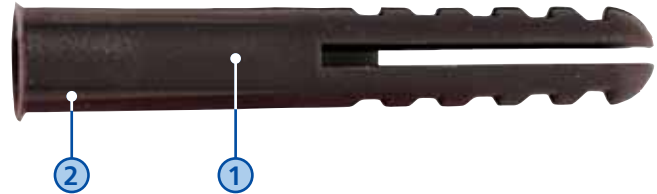

#### TYPICAL APPLICATIONS

- Fixing central heating pipes, shelving, brackets, dado rails and other woodwork.
- Securing light wall units and kitchen fittings.

#### DESCRIPTION

All purpose cost effective fixing for medium and lightweight applications.

#### SUITABLE FOR USE IN:

Brickwork  
Concrete

#### FEATURES

1. Profiled Body for extra grip.
2. Anti-rotation fins.
3. Three colour coded sizes for screws from 3-6 mm (No. 4-14).
4. Additional sizes for screws 3-10 mm (No. 4-20).