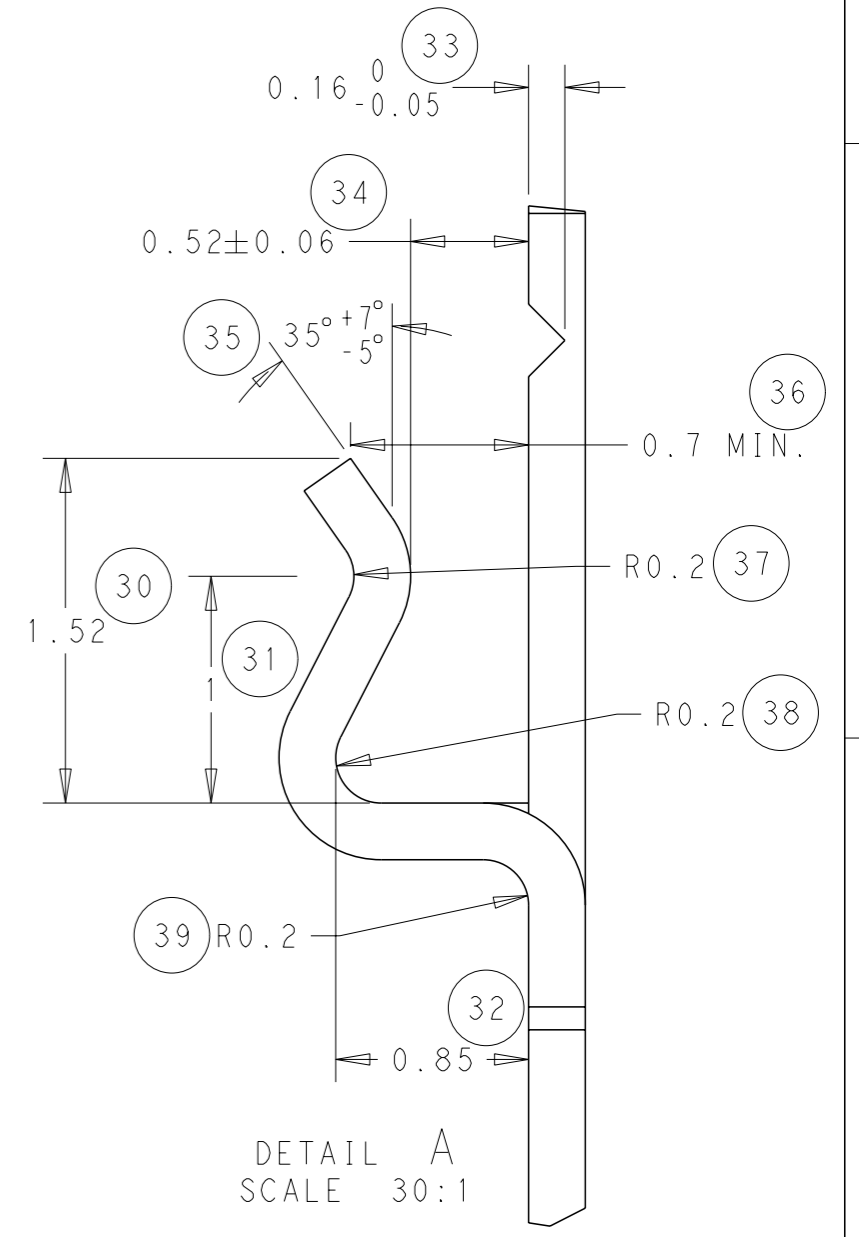

4

3

2

1

THIS DRAWING IS UNPUBLISHED. RELEASED FOR PUBLICATION 2011
 © COPYRIGHT 2011 TE CONNECTIVITY ALL RIGHTS RESERVED.

LOC	DIST	REVISIONS				
P	LTR	DESCRIPTION	DATE	DWN	APVD	
B	-	F	ECR-11-017591	24/08/11	JB	MG
		G	ECR-11-018763	12/09/11	JB	MG
		H	ECR-11-019621	11/10/11	JB	MG

NOTE
 BOWING: AFTER UPPER TIE BAR REMOVAL- 1.5mm MAX. FOR 500mm
 PITCH: AFTER UPPER TIE BAR REMOVAL- 1.27±0.1

SCALE 3:1

THIS DRAWING IS A CONTROLLED DOCUMENT.

DIMENSIONS:	TOLERANCES UNLESS OTHERWISE SPECIFIED:
mm	0 PLC ±-
	1 PLC ±-
	2 PLC ±0.05
	3 PLC ±-
	4 PLC ±-
	ANGLES ±0.5
MATERIAL	FINISH -
SEE ABOVE	

0	Ni & Sn	1544426-2
0	Sn	1544426-1
REELING	FINISH	PART NUMBER
DWN J. BRIGHT 24/08/11	TE Connectivity NAME SIL CONTACT - - SIZE A3 CAGE CODE 00779 DRAWING NO C-1544426 RESTRICTED TO - WEIGHT - CUSTOMER DRAWING SCALE NTS SHEET 1 OF 1 REV H	
CHK M. GREENER 24/08/11		
APVD D. PENNINGTON 24/08/11		
PRODUCT SPEC		
APPLICATION SPEC		