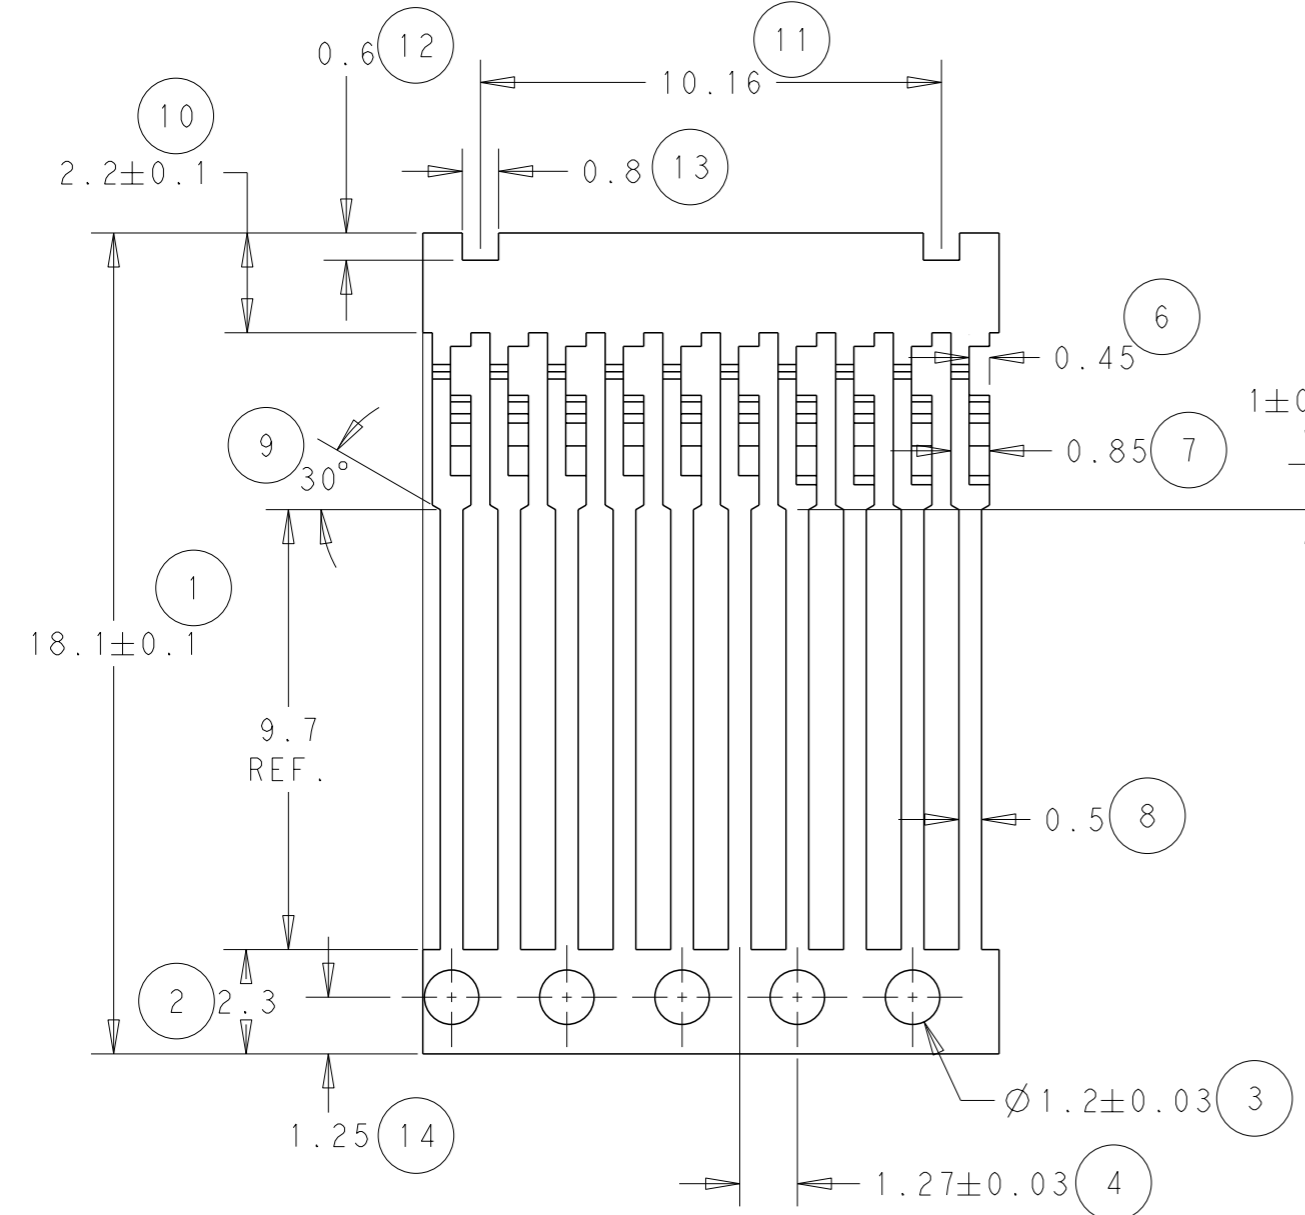

NOTE
 BOWING: AFTER UPPER TIE BAR REMOVAL- 1.5mm MAX. FOR 500mm
 PITCH: AFTER UPPER TIE BAR REMOVAL- 1.27±0.1

SCALE 3:1

THIS DRAWING IS A CONTROLLED DOCUMENT.

DIMENSIONS:	TOLERANCES UNLESS OTHERWISE SPECIFIED:
mm	0 PLC ±-
	1 PLC ±-
	2 PLC ±0.05
	3 PLC ±-
	4 PLC ±-
	ANGLES ±0.5
MATERIAL	FINISH -
SEE ABOVE	

0	Ni & Sn	1544426-2
0	Sn	1544426-1
REELING	FINISH	PART NUMBER
DWN J. BRIGHT 24/08/11	TE Connectivity NAME SIL CONTACT - - SIZE A3 CAGE CODE 00779 DRAWING NO C-1544426 RESTRICTED TO - WEIGHT - CUSTOMER DRAWING SCALE NTS SHEET 1 OF 1 REV H	
CHK M. GREENER 24/08/11		
APVD D. PENNINGTON 24/08/11		
PRODUCT SPEC		
APPLICATION SPEC		