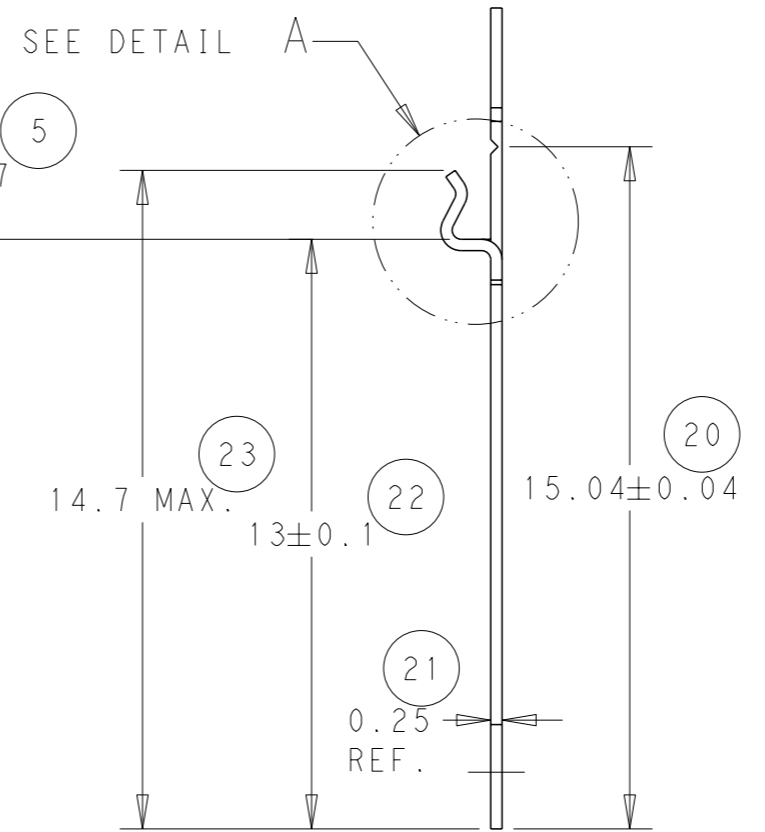

NOTE
 BOWING: AFTER UPPER TIE BAR REMOVAL- 1.5mm MAX. FOR 500mm
 PITCH: AFTER UPPER TIE BAR REMOVAL- 1.27±0.1

SCALE 3:1

THIS DRAWING IS A CONTROLLED DOCUMENT.

DIMENSIONS:	TOLERANCES UNLESS OTHERWISE SPECIFIED:
mm	0 PLC ±-
	1 PLC ±-
	2 PLC ±0.05
	3 PLC ±-
	4 PLC ±-
	ANGLES ±0.5
MATERIAL	FINISH -
SEE ABOVE	

0	Ni & Sn	1544426-2
0	Sn	1544426-1
REELING	FINISH	PART NUMBER
DWN J. BRIGHT 24/08/11	TE Connectivity NAME SIL CONTACT - - SIZE A3 CAGE CODE 00779 DRAWING NO C-1544426 RESTRICTED TO - WEIGHT - CUSTOMER DRAWING SCALE NTS SHEET 1 OF 1 REV H	
CHK M. GREENER 24/08/11		
APVD D. PENNINGTON 24/08/11		
PRODUCT SPEC		
APPLICATION SPEC		