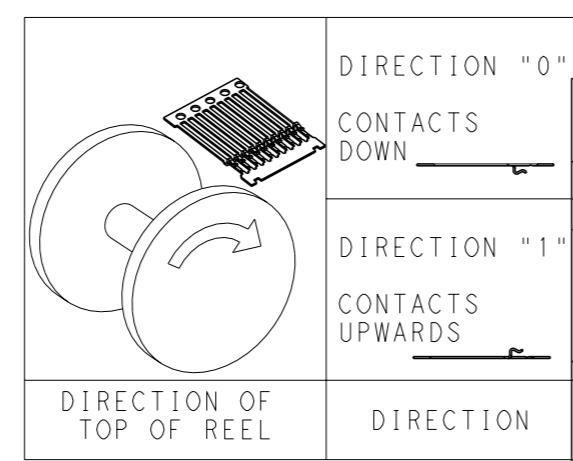

4

3

2

1

THIS DRAWING IS UNPUBLISHED. RELEASED FOR PUBLICATION 2011
 © COPYRIGHT 2011 TE CONNECTIVITY ALL RIGHTS RESERVED.

LOC	DIST	REVISIONS				
P	LTR	DESCRIPTION	DATE	DWN	APVD	
B	-	F	ECR-11-017591	24/08/11	JB	MG
		G	ECR-11-018763	12/09/11	JB	MG
		H	ECR-11-019621	11/10/11	JB	MG

NOTE
 BOWING: AFTER UPPER TIE BAR REMOVAL- 1.5mm MAX. FOR 500mm
 PITCH: AFTER UPPER TIE BAR REMOVAL- 1.27±0.1

SCALE 3:1

THIS DRAWING IS A CONTROLLED DOCUMENT.

DIMENSIONS:	TOLERANCES UNLESS OTHERWISE SPECIFIED:
mm	0 PLC ±-
	1 PLC ±-
	2 PLC ±0.05
	3 PLC ±-
	4 PLC ±-
	ANGLES ±0.5
MATERIAL	FINISH -
SEE ABOVE	