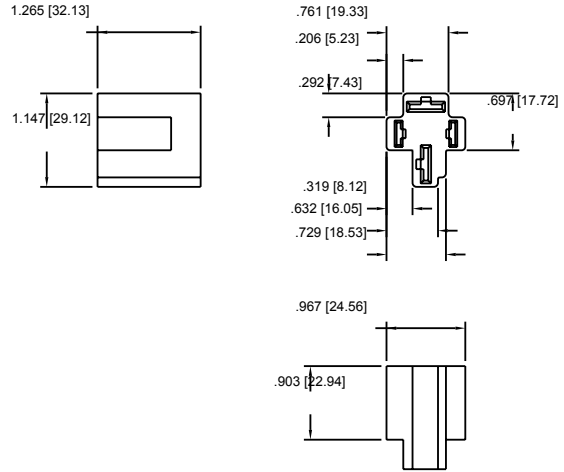

DZ Series

Automotive relay sockets

DZ85-4-WH 4 Pin Cable Socket for 80 & 100 Amp Relays. Load Terminals 3/8", Coil Terminals 1/4" - Not Included.

DZ85AB-5-WH1 5 Pin Cable Socket for 40 & 60 Amp Relays. All Terminals 1/4" - Not Included.

DZ85AB-5-WH2 5 Pin Cable Socket 40 & 60 Amp Relays. All Terminals 1/4" - Not Included.

Construction: Heat stabilized Thermoplastic. 130°C continuous use.

The DZ85-WH Housings are designed to be used with industry standard terminals - not included.