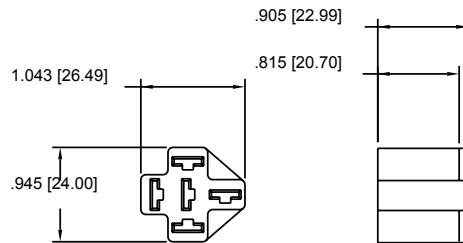

DZ Series

Automotive relay sockets

DZ85-4-WH 4 Pin Cable Socket for 80 & 100 Amp Relays. Load Terminals 3/8", Coil Terminals 1/4" - Not Included.

DZ85AB-5-WH1 5 Pin Cable Socket for 40 & 60 Amp Relays. All Terminals 1/4" - Not Included.

DZ85AB-5-WH2 5 Pin Cable Socket 40 & 60 Amp Relays. All Terminals 1/4" - Not Included.

Construction: Heat stabilized Thermoplastic. 130°C continuous use.

The DZ85-WH Housings are designed to be used with industry standard terminals - not included.