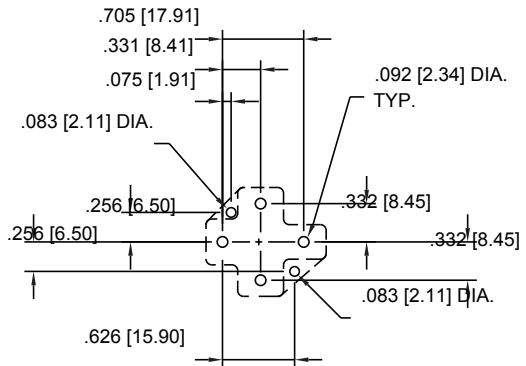

DZ Series

Automotive relay sockets

DZ85AB-4-PCB 4 Pin PCB Socket for 40 & 60 Amp Relays - Pins are Included.

PC BOARD LAYOUT

DZ85AB-5-PCB 5 Pin PCB Socket for 40 & 60 Amp Relays - Pins are Included.

PC BOARD LAYOUT