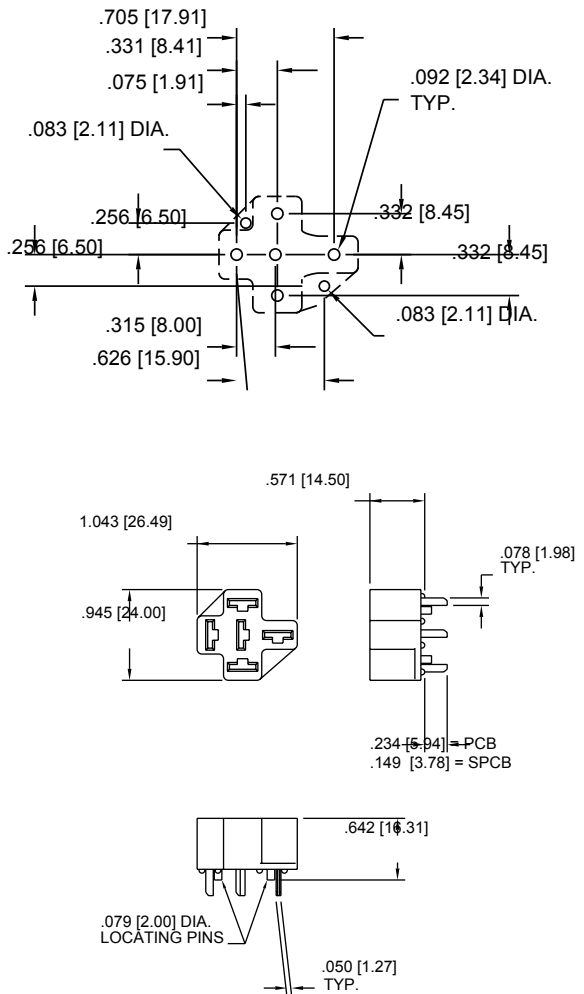

DZ85AB-5-WH2 5 Pin Cable Socket 40 & 60 Amp Relays. All Terminals 1/4" - Not Included.

Construction: Heat stabilized Thermoplastic. 130°C continuous use.

The DZ85-WH Housings are designed to be used with industry standard terminals - not included.

Typical suitable Terminals:

FCI Automotive	JW-1230-2	12-14 AWG	1/4" Blade
FCI Automotive	JW-1630-2	16-18 AWG	1/4" Blade
AMP	42100	14-18 AWG	1/4" Blade
AMP	42281	14-18 AWG	1/4" Blade
AMP	42904	12-16 AWG	1/4" Blade
AMP	60249	12-16 AWG	1/4" Blade
AMP	280756-4	10-12 AWG	3/8" Blade

DZ Series

Automotive relay sockets

DZ85AB-4-PCB 4 Pin PCB Socket for 40 & 60 Amp Relays - Pins are Included.

PC BOARD LAYOUT

DZ85AB-5-PCB 5 Pin PCB Socket for 40 & 60 Amp Relays - Pins are Included.

PC BOARD LAYOUT