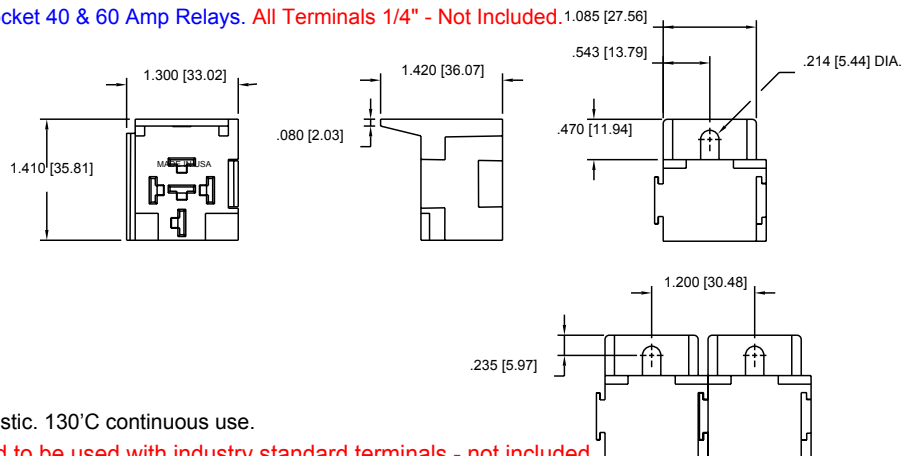

DZ Series

Automotive relay sockets

DZ85-4-WH 4 Pin Cable Socket for 80 & 100 Amp Relays. Load Terminals 3/8", Coil Terminals 1/4" - Not Included.

DZ85AB-5-WH1 5 Pin Cable Socket for 40 & 60 Amp Relays. All Terminals 1/4" - Not Included.

DZ85AB-5-WH2 5 Pin Cable Socket 40 & 60 Amp Relays. All Terminals 1/4" - Not Included.

Construction: Heat stabilized Thermoplastic. 130°C continuous use.

The DZ85-WH Housings are designed to be used with industry standard terminals - not included.