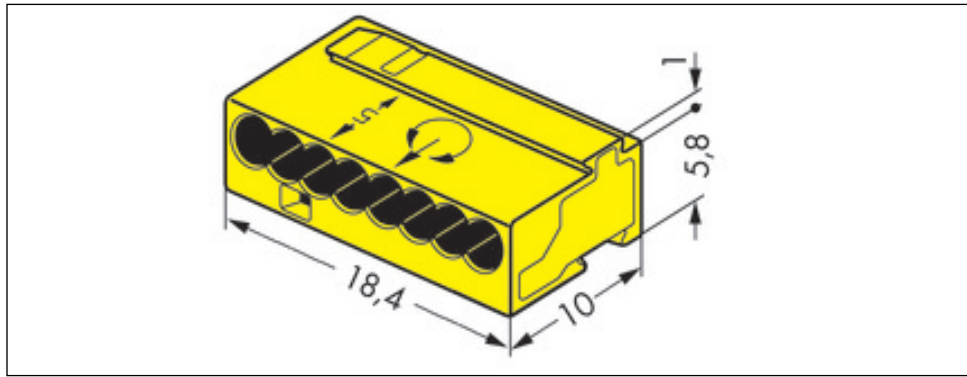

Address

WAGO Kontakttechnik GmbH & Co. KG

Hansastr. 27

32423 Minden

Telefon: 0571/887-0

Fax: 0571/887-169

<http://www.wago.com>

© WAGO Kontakttechnik GmbH & Co. KG

Technische Änderungen und Irrtümer vorbehalten.