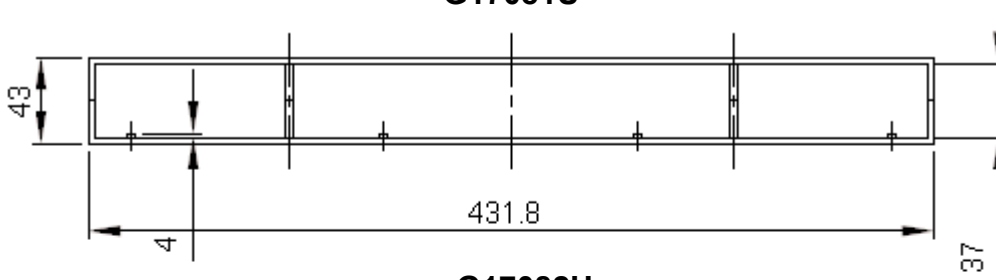

19" Rack Mount Case - ABS

pro-POWER

G1708

G17081U

G17082U

Dimensions : Millimetres

pro-POWER

19" Rack Mount Case - ABS

pro-POWER

G17083U

Dimensions : Millimetres

Part Number Table

Description	Part Number
Case, 19 inch ABS 1U Grey	G17081UG
Case, 19 inch ABS 2U Grey	G17082UG
Case, 19 inch ABS 3U Grey	G17083UG
Case, 19 inch ABS 1U Black	G17081UBK
Case, 19 inch ABS 2U Black	G17082UBK
Case, 19 inch ABS 3U Black	G17083UBK