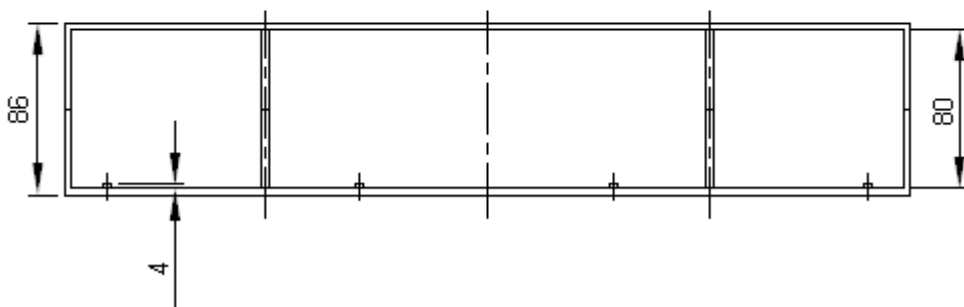

19" Rack Mount Case - ABS

pro-POWER

G1708

G17081U

G17082U

Dimensions : Millimetres

pro-POWER

19" Rack Mount Case - ABS

pro-POWER

G17083U

Dimensions : Millimetres

Part Number Table

Description	Part Number
Case, 19 inch ABS 1U Grey	G17081UG
Case, 19 inch ABS 2U Grey	G17082UG
Case, 19 inch ABS 3U Grey	G17083UG
Case, 19 inch ABS 1U Black	G17081UBK
Case, 19 inch ABS 2U Black	G17082UBK
Case, 19 inch ABS 3U Black	G17083UBK