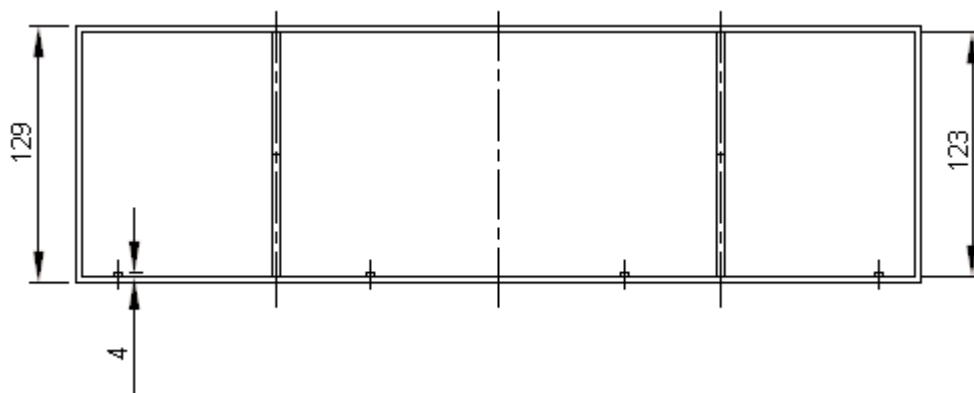

19" Rack Mount Case - ABS

pro-POWER

G1708

G17081U

G17082U

Dimensions : Millimetres

pro-POWER

19" Rack Mount Case - ABS

pro-POWER

G17083U

Dimensions : Millimetres

Part Number Table

Description	Part Number
Case, 19 inch ABS 1U Grey	G17081UG
Case, 19 inch ABS 2U Grey	G17082UG
Case, 19 inch ABS 3U Grey	G17083UG
Case, 19 inch ABS 1U Black	G17081UBK
Case, 19 inch ABS 2U Black	G17082UBK
Case, 19 inch ABS 3U Black	G17083UBK