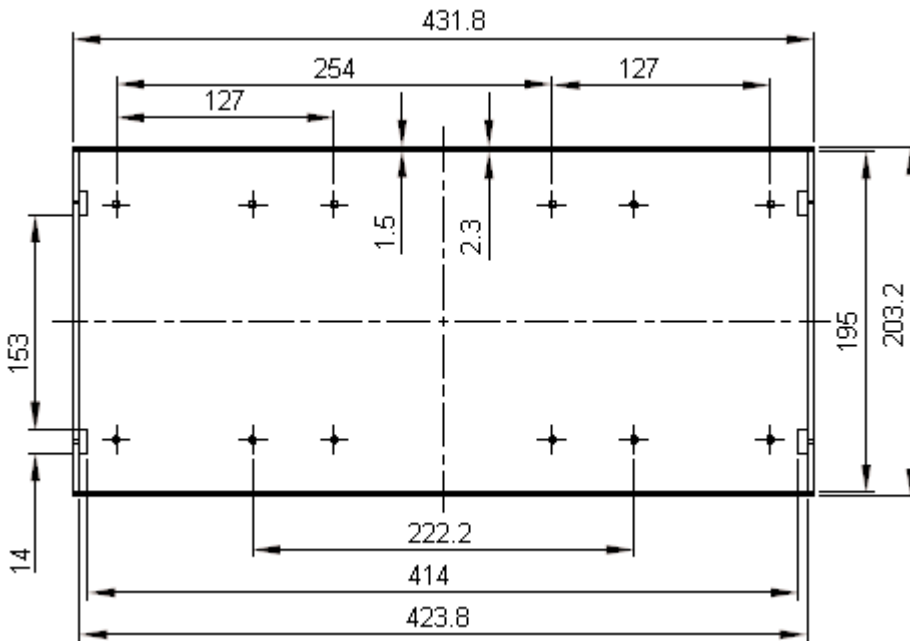

19" Rack Mount Case - ABS

pro-POWER

G1708

G17081U

G17082U

Dimensions : Millimetres

pro-POWER

19" Rack Mount Case - ABS

pro-POWER

G17083U

Dimensions : Millimetres

Part Number Table

Description	Part Number
Case, 19 inch ABS 1U Grey	G17081UG
Case, 19 inch ABS 2U Grey	G17082UG
Case, 19 inch ABS 3U Grey	G17083UG
Case, 19 inch ABS 1U Black	G17081UBK
Case, 19 inch ABS 2U Black	G17082UBK
Case, 19 inch ABS 3U Black	G17083UBK