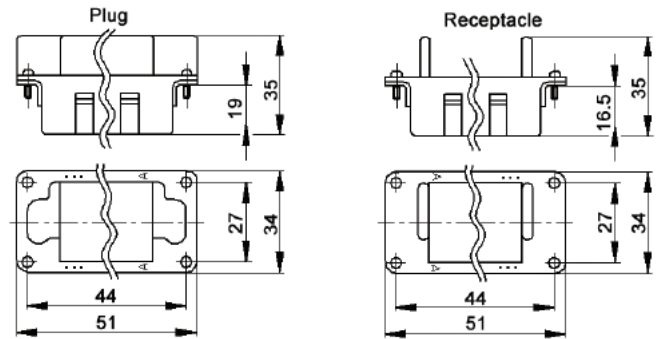

EPIC® Rectangular Connectors

MC Series Frames

2 MODULE FRAME: HOLDS 2 MODULES

All dimensions are in mm.

Plug	Receptacle
10381000	10381100

3 MODULE FRAME: HOLDS 3 MODULES

All dimensions are in mm.

Plug	Receptacle
10381200	10381300

MODULE REMOVAL TOOL

Removal Tool
11171200

5 MODULE FRAME: HOLDS 5 MODULES

All dimensions are in mm.

Plug	Receptacle
10381400	10381500

7 MODULE FRAME: HOLDS 7 MODULES

All dimensions are in mm.

Plug	Receptacle
10381600	10381700

MODULE REMOVAL TOOL

Removal Tool
11171200

10 MODULE FRAME

By using two sets of 5 module frames, 10 modules can be accommodated.

All dimensions are in mm.

Plug	Receptacle
10381400 (2X)	10381500 (2X)

MODULE REMOVAL TOOL