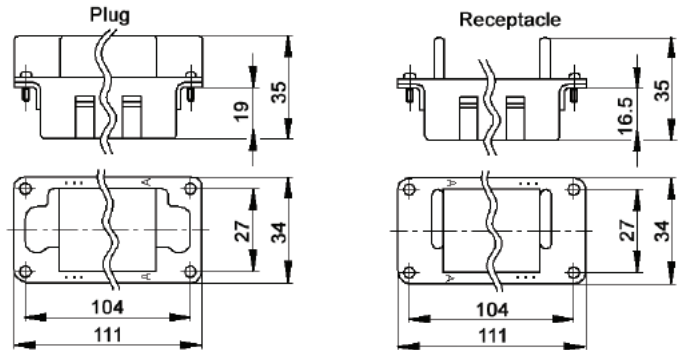

EPIC® Rectangular Connectors

MC Series Frames

2 MODULE FRAME: HOLDS 2 MODULES

All dimensions are in mm.

Plug	Receptacle
10381000	10381100

3 MODULE FRAME: HOLDS 3 MODULES

All dimensions are in mm.

Plug	Receptacle
10381200	10381300

MODULE REMOVAL TOOL

Removal Tool
11171200

5 MODULE FRAME: HOLDS 5 MODULES

All dimensions are in mm.

Plug	Receptacle
10381400	10381500

7 MODULE FRAME: HOLDS 7 MODULES

All dimensions are in mm.

Plug	Receptacle
10381600	10381700

MODULE REMOVAL TOOL

Removal Tool
11171200

10 MODULE FRAME

By using two sets of 5 module frames, 10 modules can be accommodated.

All dimensions are in mm.

Plug	Receptacle
10381400 (2X)	10381500 (2X)

MODULE REMOVAL TOOL