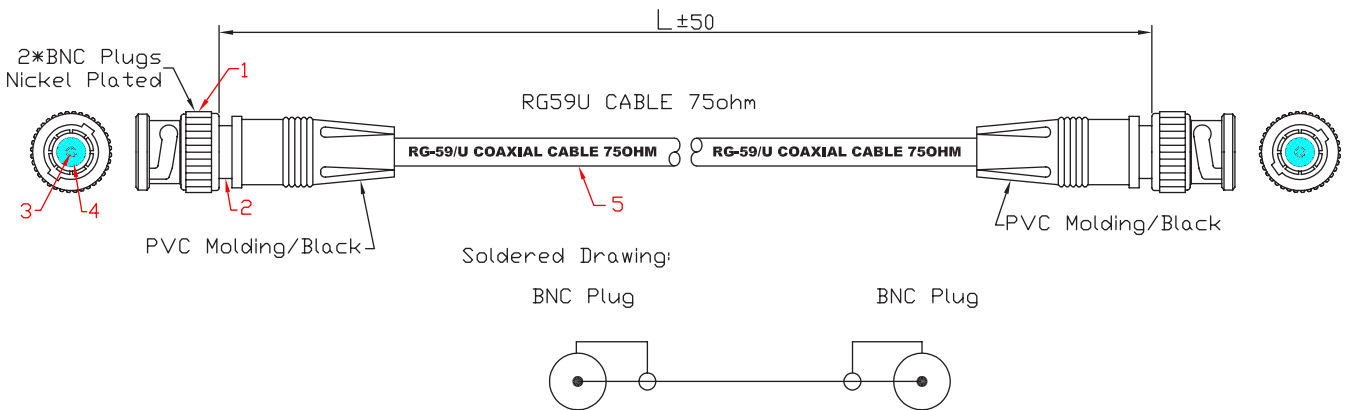

BNC Plug-BNC Plug RF Coaxial Cable Assembly, RG-59U

pro-SIGNAL

Item	Designation	Material
1	BNC Cover	Zn
2	Body	Brass
3	Pin	Brass
4	Insulator	POM
5	Cable/RG59U/(1/0.643Cu × 1PE Ø3.5mm + AL + 32#/0.12Cu) OD:6mm/Black/PVC	

Part Number Table

Description	"L"	Part Number
BNC Plug-BNC Plug RF / Coaxial Cable Assembly, RG-59U	1m	BNC PLUG-PLUG RG591M
	1.5m	BNC-BNC PLUG RG59
	2m	BNC-BNC PLUG RG59 2M
	3m	BNC PLUG-PLUG RG59
	5m	BNC-BNC PL RG59U 5M
	10m	BNC-BNC PL RG59
	20m	BNC PL-BNC PL RG59