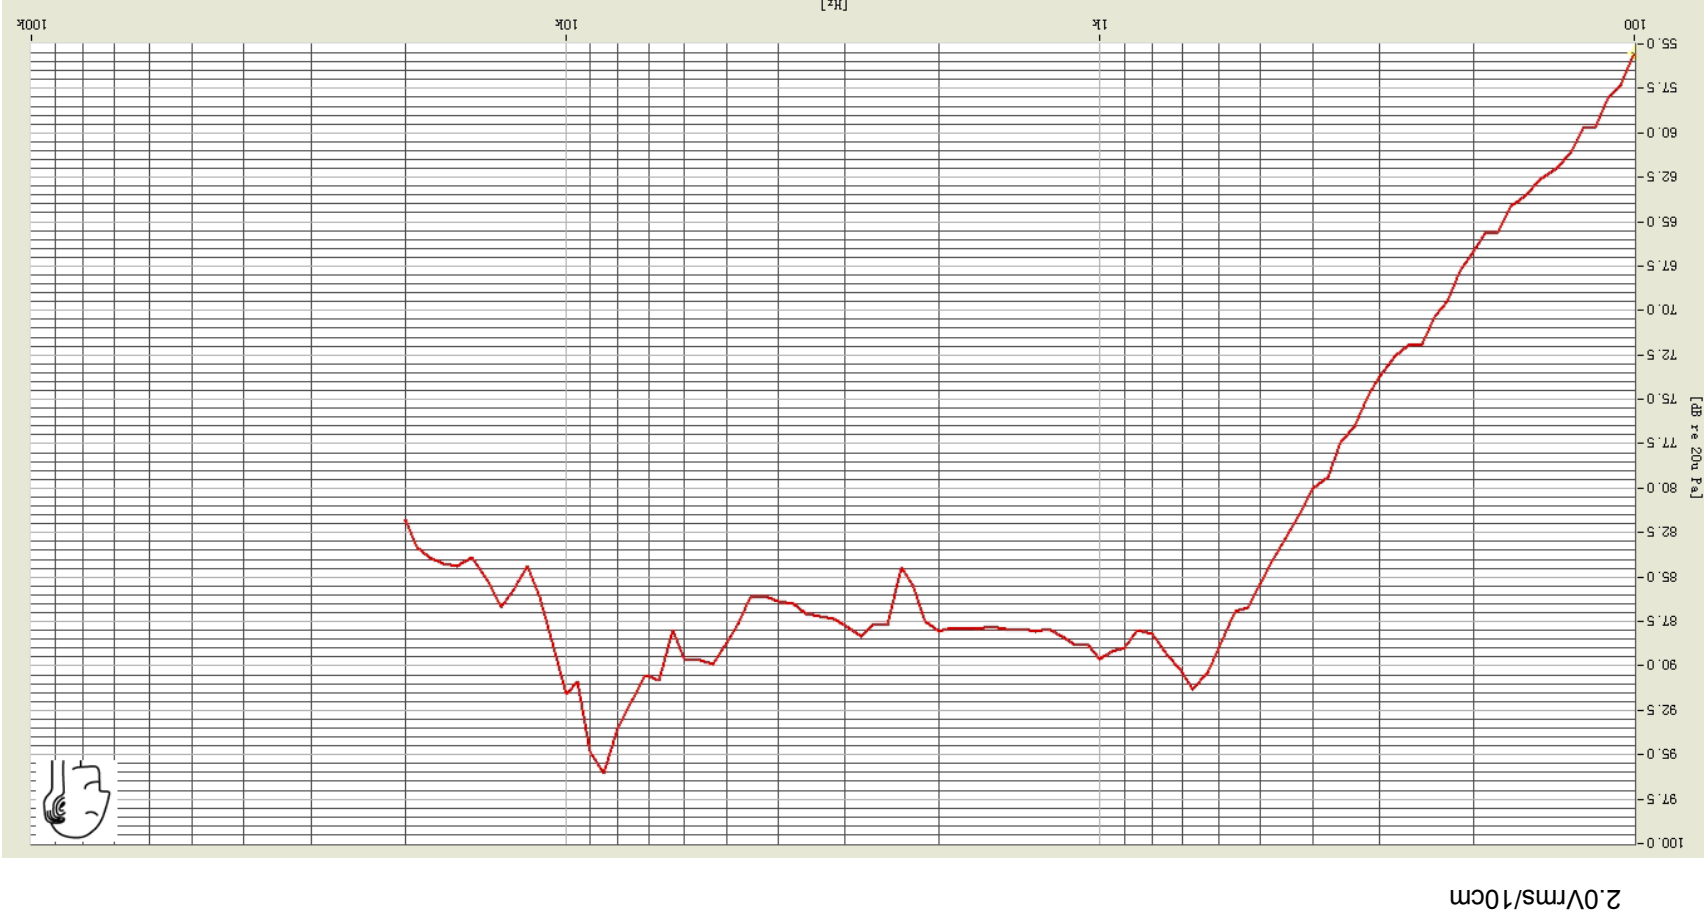

Alan Butcher Components Ltd
Unit 1 Beechwood Clump Farm Industrial Estate Tin Pot Lane Blandford Dorset DT11 7TD
Telephone 01258 456360 Facsimile 01258 459194 Email sales@abcomponents.co.uk
www.abcomponents.co.uk