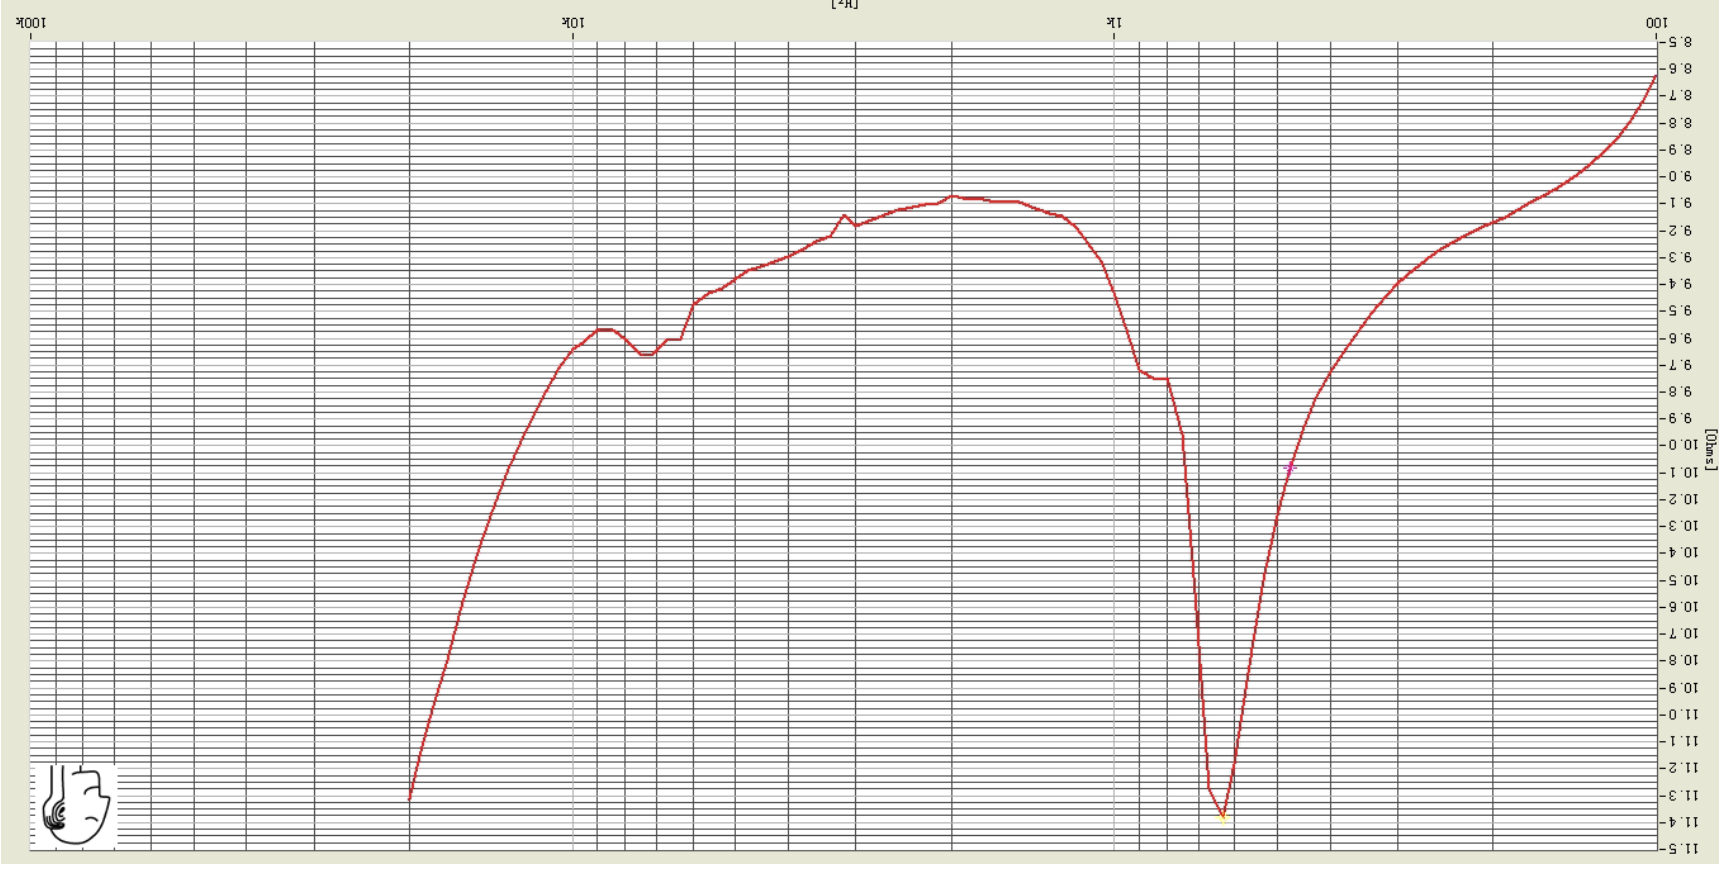

2.0Vrms/10cm

ALAN BUTCHER COMPONENTS LTD

Alan Butcher Components Ltd
Unit 1 Beechwood Clump Farm Industrial Estate Tin Pot Lane Blandford Dorset DT11 7TD
Telephone 01258 456360 Facsimile 01258 459194 Email sales@abcomponents.co.uk
www.abcomponents.co.uk