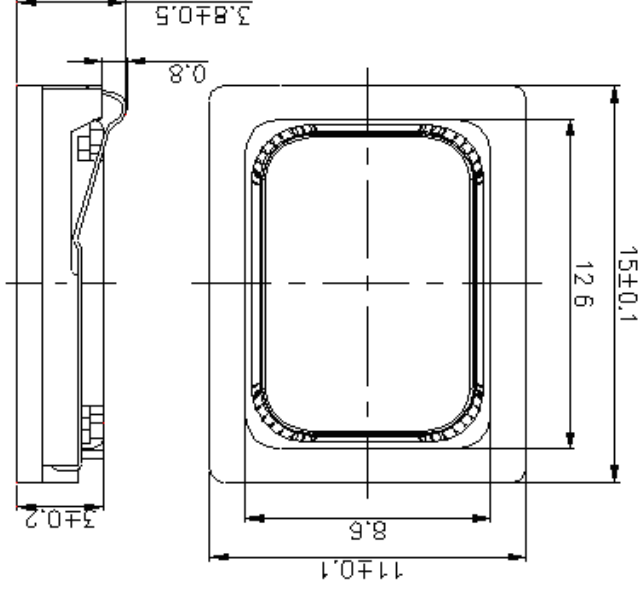

ABS-238-RC 11x15x3.0t 80HM SPEAKER

SPEAKERS

Specifications

Rated impedance at 2KHz/2.0Vrms	8±15%Ω
Rated input power	0.5W
Maximum input power	1.0W
Resonant frequency in free air at 2.0Vrms/0.1m	600±20%Hz
Frequency range	f0-20,000Hz
Sound pressure level at 2.0Vrms/0.1m at 2.0kHz	89±3dB
Total harmonic distortion at 1kHz, 2rms/0.1m	10%Max
Coil resistance	7.2±10%Ω
Operating temperature	-20~+70°C
Storage temperature	-30~+80°C
Weight	1.5g

Material	
Frame - PBT	Yoke - SPCC
Diaphragm - PEEK	Voice coil - Copper Wire
Front Cover - PBT	Plate - SPCC
Spring Terminal - SUS	Magnet - NdFeB

Dimensions Unit: mm

Alan Butcher Components Ltd

Unit 1 Beechwood Clump Farm Industrial Estate Tin Pot Lane Blandford Dorset DT11 7TD
 Telephone 01258 456360 Facsimile 01258 459194 Email sales@abcomponents.co.uk