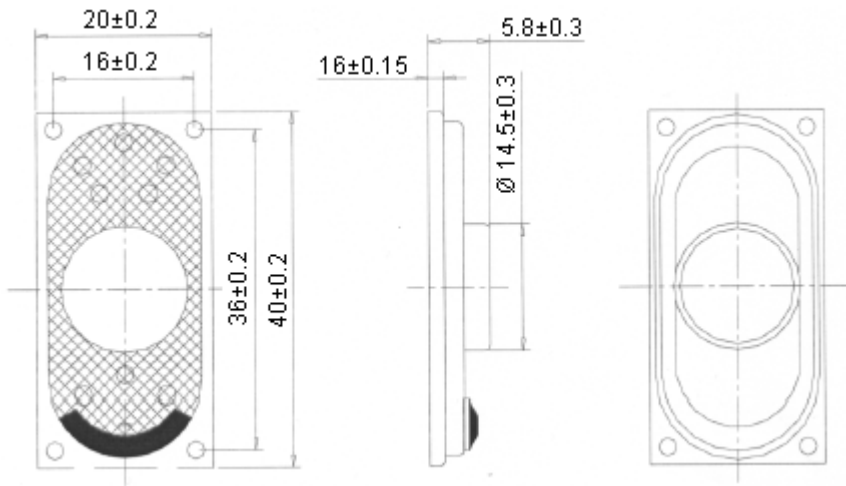

Features :

- High Handling Capacity

All data at 25 °C unless otherwise specified.

Specifications	Speaker Transducer
Rated Impedance	$8 \Omega \pm 15\%$
Rated Input Power	2 Watts
Maximum Input Power	3 Watts
Resonant Frequency	$400 \pm 20\%$
Rated Frequency Range	200 HZ to 20 KHz
Sound Pressure Level	1 W / 0.5 m (AVG at 0.8, 1, 1.2, 1.5) KHz
Operating Temperature	-10 ± 40
Weight	7.6 g

Part Number Table

Description	Part Number
Loud Speaker, Miniature	ABS-216-RC

Important Notice : This data sheet and its contents (the "Information") belong to the members of the Premier Farnell group of companies (the "Group") or are licensed to it. No licence is granted for the use of it other than for information purposes in connection with the products to which it relates. No licence of any intellectual property rights is granted. The Information is subject to change without notice and replaces all data sheets previously supplied. The Information supplied is believed to be accurate but the Group assumes no responsibility for its accuracy or completeness, any error in or omission from it or for any use made of it. Users of this data sheet should check for themselves the Information and the suitability of the products for their purpose and not make any assumptions based on information included or omitted. Liability for loss or damage resulting from any reliance on the Information or use of it (including liability resulting from negligence or where the Group was aware of the possibility of such loss or damage arising) is excluded. This will not operate to limit or restrict the Group's liability for death or personal injury resulting from its negligence. pro-SIGNAL is the registered trademark of the Group. © Premier Farnell plc 2012.