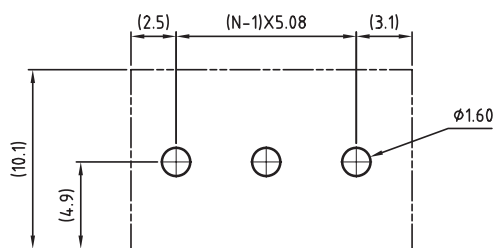

1

2

3

4

5

N=Number of contacts

PCB LAYOUT - COMPONENT VIEW

MECHANICAL  
 SOLID WIRE: 24-12AWG / 0.20-3.5MM<sup>2</sup>  
 STRANDED WIRE: 24-12AWG / 0.20-3.5MM<sup>2</sup>  
 TORQUE: □ □ 3.5Lb-In / 0.4Nm

WIRE STRIPE LENGTH: 6-7MM  
 SCREW: M2.5  
 PITCH: 5.08MM

.XX = +/- 0.15

APPROVAL: RJ

UNIT: MM

SCALE:

SHEET: 1/1

DRAW: MARVIN

DESCRIPTION: SERIE 2165 - 5.08MM HORIZONTAL ENTRY MODULAR WITH RISING CAGE CLAMP - 3.5MM<sup>2</sup> WIRES WR-TBL

WERI PART NO: 691 216 510 0xx