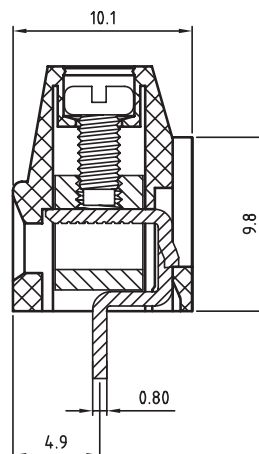

1

2

3

4

5

N=Number of contacts

PCB LAYOUT - COMPONENT VIEW

## TECHNICAL CHARACTERISTICS

MATERIAL  
 INSULATOR: PA 66  
 FLAMABILITY RATING: UL94-V0  
 COLOR: GREEN  
 METAL HOUSING: BRASS (CuZn)  
 TERMINAL SCREW SLOT TYPE: "-"  
 CONTACT: BRASS  
 SOLDER TAIL PLATING: TIN

MECHANICAL  
 SOLID WIRE: 24-12AWG / 0.20-3.5MM<sup>2</sup>  
 STRANDED WIRE: 24-12AWG / 0.20-3.5MM<sup>2</sup>  
 TORQUE: □ □ 3.5Lb-In / 0.4Nm

WIRE STRIPE LENGTH: 6-7MM  
 SCREW: M2.5  
 PITCH: 5.08MM

.XX = +/- 0.15

APPROVAL: RJ

UNIT: MM

SCALE:

SHEET: 1/1

DRAW: MARVIN

DESCRIPTION: SERIE 2165 - 5.08MM HORIZONTAL ENTRY MODULAR WITH RISING CAGE CLAMP - 3.5MM<sup>2</sup> WIRES WR-TBL

WERI PART NO: 691 216 510 0xx