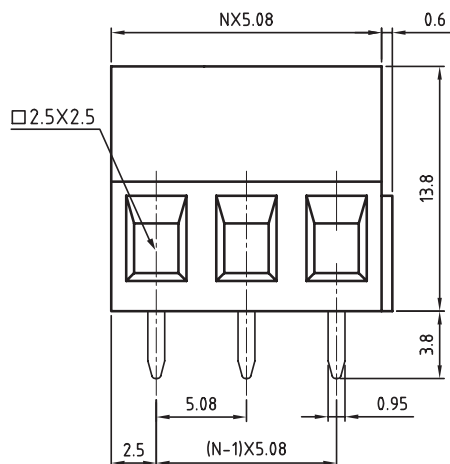

1

2

3

4

5

N=Number of contacts

PCB LAYOUT - COMPONENT VIEW

MECHANICAL  
 SOLID WIRE: 24-12AWG / 0.20-3.5MM<sup>2</sup>  
 STRANDED WIRE: 24-12AWG / 0.20-3.5MM<sup>2</sup>  
 TORQUE: □ □ 3.5Lb-In / 0.4Nm

WIRE STRIPE LENGTH: 6-7MM  
 SCREW: M2.5  
 PITCH: 5.08MM

.XX = +/- 0.15

APPROVAL: RJ

UNIT: MM

SCALE:

SHEET: 1/1

DRAW: MARVIN

DESCRIPTION: SERIE 2165 - 5.08MM HORIZONTAL ENTRY MODULAR WITH RISING CAGE CLAMP - 3.5MM<sup>2</sup> WIRES WR-TBL

WERI PART NO: 691 216 510 0xx