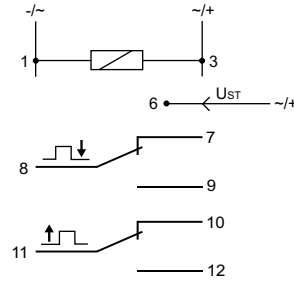

After the application of the control signal to the  $U_{st}$  input (leading edge), the converter generates a pulse on output 6 (contact 5-6 closed for 1 second). After the decay of the control signal (trailing edge), the converter sends another pulse on output 8 (joint 7-8 closed for 1 second).

**ASSEMBLY**

1. Take OFF the power.
2. Put on the converter on the rail in the switchgearbox
3. Power supply connect to joints 1-3.
4. To input 6 connect controlling cable.
5. To joints 11-12 connect circuit which is control by first pulse.
6. To joints 8-9 connect circuit which is control by second pulse.

**TECHNICAL DATA**

supply	24V AC/DC
current load	2× [ $<8\text{A}$ ]
joint	2× separate 1P
control voltage	24V AC/DC
time of input signals	1sec
working temperature	-25+50°C
connection	screw terminals 2,5mm <sup>2</sup>
dimensions	1 module (18mm)
fixing	on rail TH-35

**WIRING DIAGRAM**

A090885