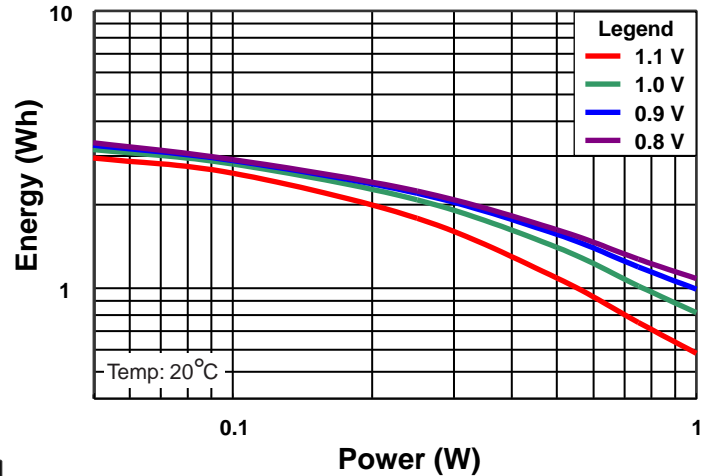

Delivered Energy vs Power Drain