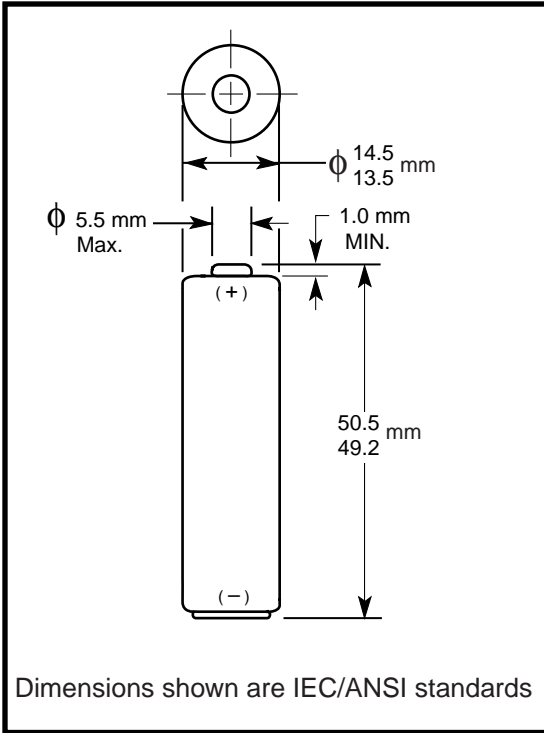

## Size: AA (LR6)

### Alkaline-Manganese Dioxide Battery

Zn/MnO<sub>2</sub>

<b>Nominal Voltage:</b>	1.5 V
<b>Nominal Internal Impedance:</b>	81 m-ohm @ 1kHz
<b>Average Weight:</b>	24.4 gm (0.86 oz.)
<b>Volume:</b>	8.4 cm <sup>3</sup> (0.51 in. <sup>3</sup> )
<b>Terminals:</b>	Flat
<b>Operating Temperature Range:</b>	-20°C to 54°C (-4°F to 130°F)
<b>NEDA/ANSI:</b>	15A
<b>IEC:</b>	LR6