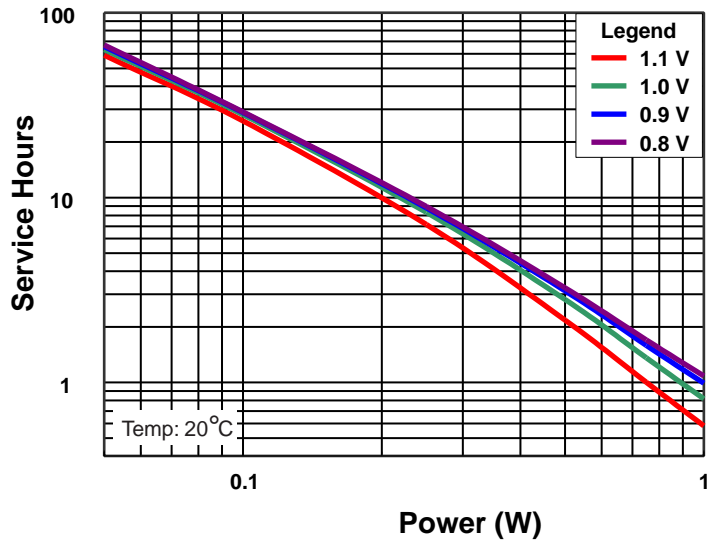

### Alkaline-Manganese Dioxide Battery

Zn/MnO<sub>2</sub>

Delivered Energy vs Power Drain

Delivered Capacity vs Power Drain

Service Hours vs Power Drain

**DURACELL**<sup>®</sup>  
BATTERIES

Berkshire Corporate Park  
Bethel, CT 06801 U.S.A.  
Telephone: Toll-free 1-800-431-2656  
Facsimile: 203-796-4209  
Internet: [www.duracell.com](http://www.duracell.com)