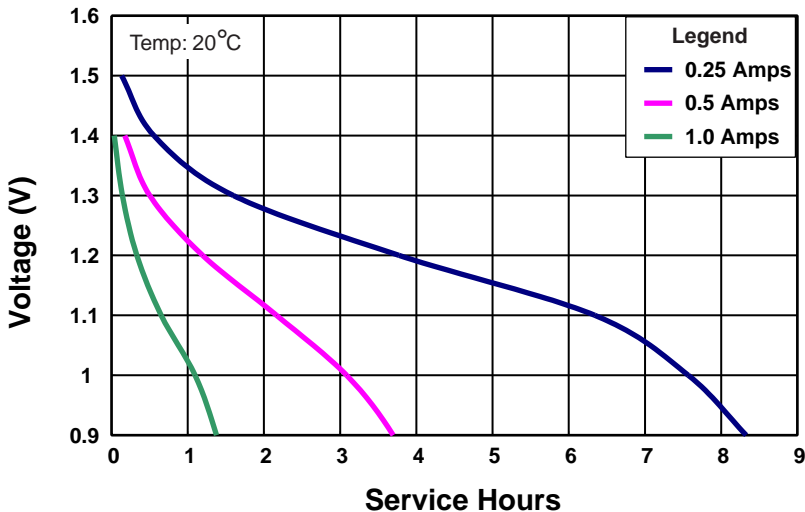

### Alkaline-Manganese Dioxide Battery

Zn/MnO<sub>2</sub>

<b>Nominal Voltage:</b>	1.5 V
<b>Nominal Internal Impedance:</b>	81 m-ohm @ 1kHz
<b>Average Weight:</b>	24.4 gm (0.86 oz.)
<b>Volume:</b>	8.4 cm <sup>3</sup> (0.51 in. <sup>3</sup> )
<b>Terminals:</b>	Flat
<b>Operating Temperature Range:</b>	-20°C to 54°C (-4°F to 130°F)
<b>NEDA/ANSI:</b>	15A
<b>IEC:</b>	LR6

Discharge Characteristics at Various Power Drains

Typical Ultra AA Discharge Characteristic

\* Delivered capacity is dependent on the applied load, operating temperature and cut-off voltage. Please refer to the charts and discharge data shown for examples of the energy / service life that the battery will provide for various load conditions.