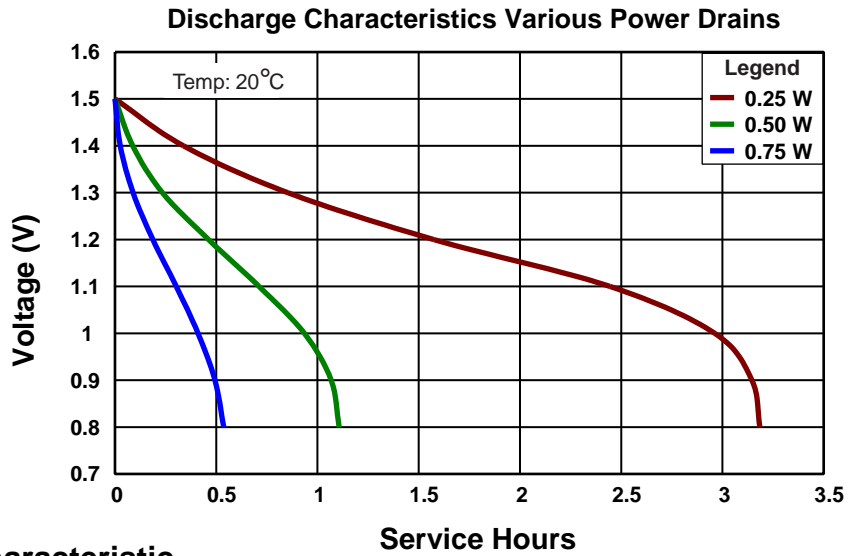

MX2400

Size: AAA (LR03)

Alkaline-Manganese Dioxide Battery

Zn/MnO₂

Nominal Voltage:	1.5 V
Nominal Internal Impedance:	114 m-ohm @ 1kHz
Average Weight:	11.2 gm (0.395 oz.)
Volume:	3.5 cm ³ (0.21 in. ³)
Terminals:	Flat
Operating Temperature Range:	-20°C to 54°C (-4°F to 130°F)
NEDA/ANSI:	24A
IEC:	LR03

* Delivered capacity is dependent on the applied load, operating temperature and cut-off voltage. Please refer to the charts and discharge data shown for examples of the energy / service life that the battery will provide for various load conditions.