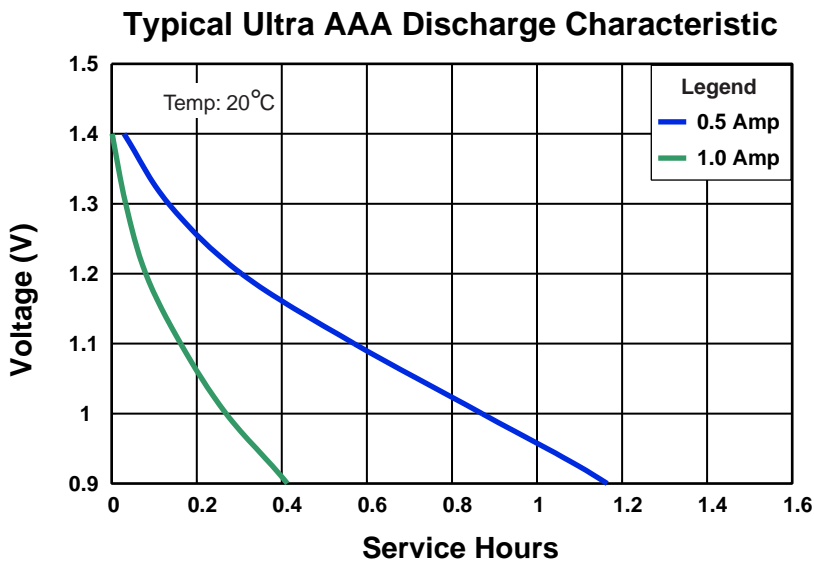

MX2400

Size: AAA (LR03)

Alkaline-Manganese Dioxide Battery

Zn/MnO₂

Nominal Voltage:	1.5 V
Nominal Internal Impedance:	114 m-ohm @ 1kHz
Average Weight:	11.2 gm (0.395 oz.)
Volume:	3.5 cm ³ (0.21 in. ³)
Terminals:	Flat
Operating Temperature Range:	-20°C to 54°C (-4°F to 130°F)
NEDA/ANSI:	24A
IEC:	LR03

* Delivered capacity is dependent on the applied load, operating temperature and cut-off voltage. Please refer to the charts and discharge data shown for examples of the energy / service life that the battery will provide for various load conditions.