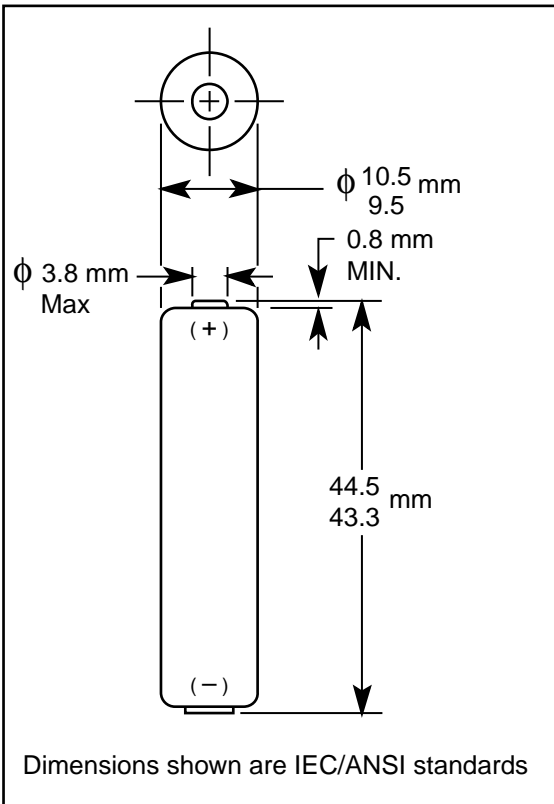

MX2400

Size: AAA (LR03)

Alkaline-Manganese Dioxide Battery

Zn/MnO₂

Nominal Voltage:	1.5 V
Nominal Internal Impedance:	114 m-ohm @ 1kHz
Average Weight:	11.2 gm (0.395 oz.)
Volume:	3.5 cm ³ (0.21 in. ³)
Terminals:	Flat
Operating Temperature Range:	-20°C to 54°C (-4°F to 130°F)
NEDA/ANSI:	24A
IEC:	LR03

* Delivered capacity is dependent on the applied load, operating temperature and cut-off voltage. Please refer to the charts and discharge data shown for examples of the energy / service life that the battery will provide for various load conditions.