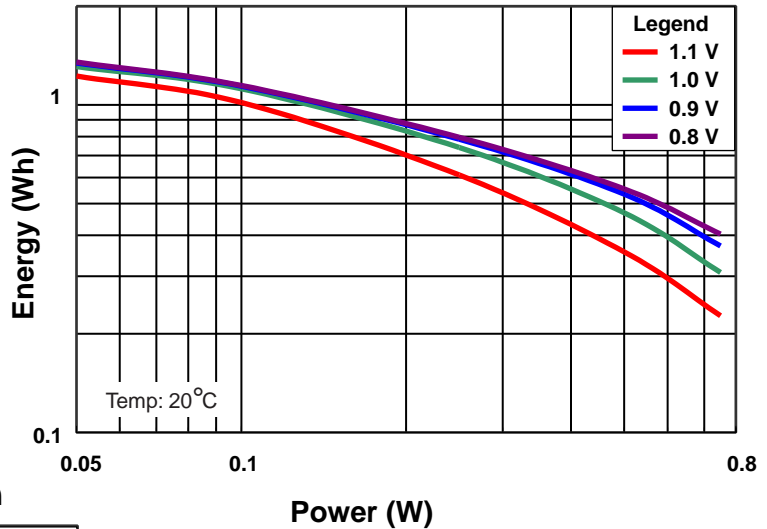

Delivered Energy vs Power Drain