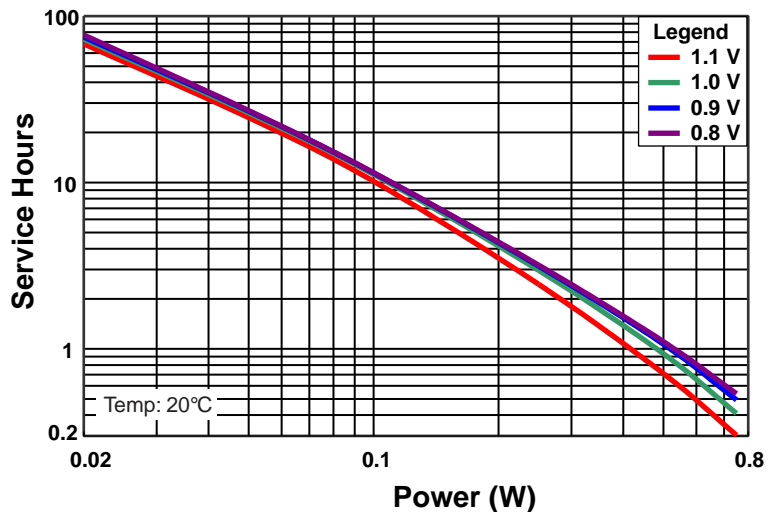

MX2400
Size: AAA (LR03)
Alkaline-Manganese Dioxide Battery

Zn/MnO₂

Delivered Energy vs Power Drain

Delivered Capacity vs Power Drain

Service Hours vs Power Drain

DURACELL®
 BATTERIES

Berkshire Corporate Park
 Bethel, CT 06801 U.S.A.
 Telephone: Toll-free 1-800-431-2656
 Facsimile: 203-796-4209
 Internet: www.duracell.com