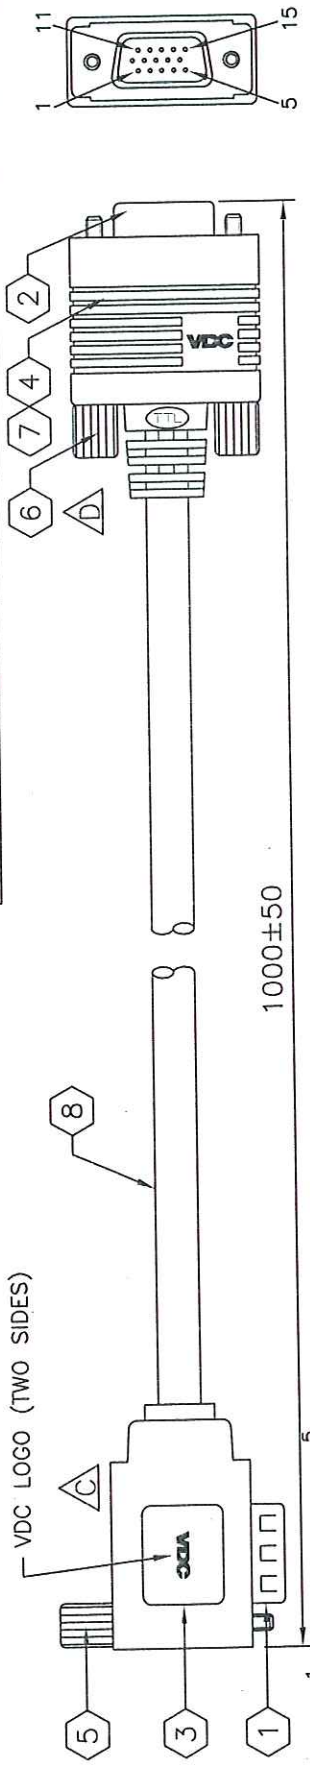

ALL MATERIAL ARE ROHS AND CALIFORNIA PROP.65 COMPLIANT

CUSTOMER'S APPROVAL: \_\_\_\_\_  
 FIRST ARTICLE SAMPLE REQUIRED:  YES,  NO.

DATE: \_\_\_\_\_  
 NO. \_\_\_\_\_

HD15 (90°) MALE	HD15 FEMALE
1	Red Video
2	Green Video
3	Blue Video
4	Ground
5	Red Ground
6	Green Ground
7	Blue Ground
8	+5 VDC
9	
10	
11	
12	DDC Serial Data Line
13	Horizontal Sync (or Composite Sync)
14	Vertical Sync
15	DDC Data Clock Line
SHELL	DRAIN+BRAID
	SHELL

WIRE MARKING:  
 VDC LONDON WWW.VDCTRADING.COM  
 E193793 9J AWM 2919 80°C 30V VW-1

ITEM	DESCRIPTION	QTY.	UNIT
1	HD15 MALE CONNECTOR	1	PCS.
2	HD15 FEMALE CONNECTOR	1	PCS.
3	PANTONE BLUE 072U MOLDED PVC HOOD W/VDC LOGO (90°)	1	PCS.
4	PANTONE BLUE 072U MOLDED PVC HOOD W/VDC LOGO	1	PCS.
5	PANTONE BLUE 072U #4/40 THUMBSCREW	1	PCS.
6	BLUE #4/40 THUMBSCREW	2	PCS.
7	PAT. NO.:US 6,287,148 B1 RF-BLOK™ SHIELDING METAL CAN	1	PCS.
8	UL2919 (28AWG COAX+AL-FOIL+65%BRAID+INNER JACKET)x3C SEE DWG. +(28AWG WIRE)x8C+AL-FOIL+DRAIN+BRAID OVERALL;	SEE	DWG.
	PANTONE BLUE 072U PVC JACKET		

UNIT: mm

REV.	DESCRIPTION	DATE	REVISED BY
A	REVISE PINOUT	JUN.06.07	STANLEY
B	CHANGE WIRE SPEC.	JUN.07.07	STANLEY
C	REMOVE ONE SCREW	JUL.30.07	STANLEY
D	CHANGE ITEM#6 FROM HEXNUT TO THUMBSCREW	OCT.08.08	STANLEY

Customer's P/N:	104-300301	Revision:	D
RFQ number:	96060105	Drawing#:	96060105
Drawn by:	STANLEY	Scale:	None
Checked by:		Date:	06/01/2007
SALES: JOAN		Copyright 06-2007	
TOTAL TECHNOLOGIES, LTD.		Studebaker, Irvine, CA 92618	
1-800-669-4885			