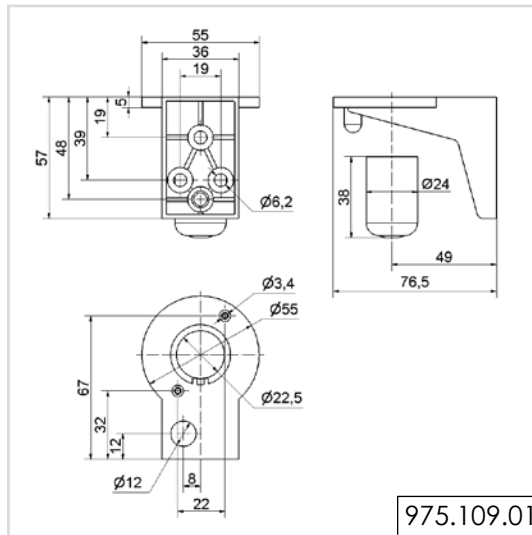

# Technical Diagrams

Technical Diagrams

**! ADDITIONAL INFORMATION:**

You are welcome to request the technical diagrams in digital form. The relevant 3D models, instruction leaflets and connection diagrams can be obtained from us or downloaded from our homepage at any time.

# Technical Diagrams

Technical Diagrams

**WERMA** SIGNALTECHNIK **698/699**

EN 60947-5-1

698 210 75

699 110 75

310.698.001.1013

© D