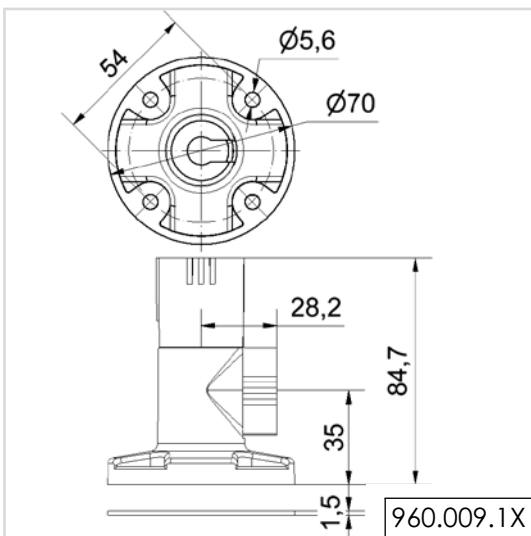

! ADDITIONAL INFORMATION:

You are welcome to request the technical diagrams in digital form. The relevant 3D models, instruction leaflets and connection diagrams can be obtained from us or downloaded from our homepage at any time.