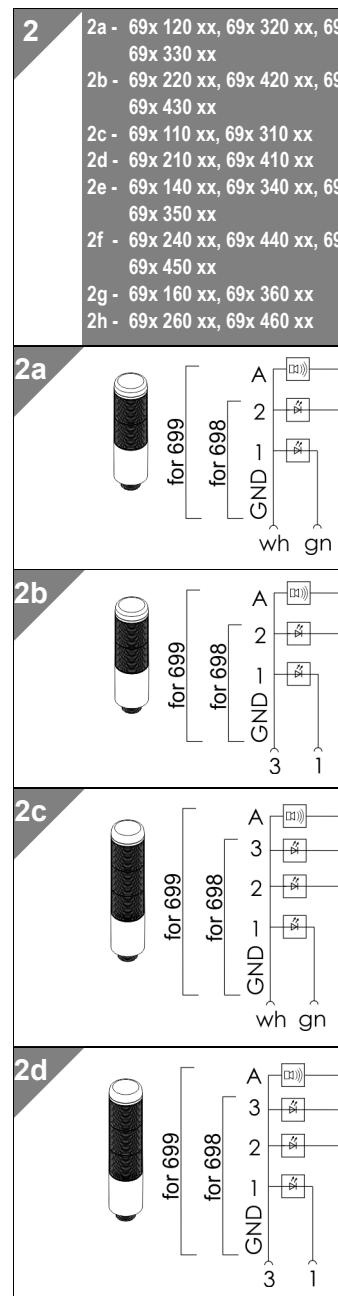

### ► STEP 1

Select the signal tower of your choice with or without buzzer, with the appropriate connection, housing colour, voltage and number of tiers.

Part numbers can be found on pages 74 and 75.

- 2-5 tiers
- With or without buzzer
- M12 plug or cable
- Black or silver finish

### ► STEP 4

Where appropriate, select the bracket and the contact box.

**TIP**

The Signal Devices Site on the internet: [www.werma.com](http://www.werma.com)

On the signal tower pages of [www.werma.com](http://www.werma.com) use the selection tool „Configurator“ to select the Kompakt 37 signal tower according to your requirements. With the help of intuitive questions and pictures you will be able to make your choice with just a few mouse clicks.

### TECHNICAL SPECIFICATIONS:

**Life duration up to 50,000 hrs**

<b>Dimensions (Ø x Height):</b>	2 tier: 37.5 mm x 127.5 mm 3 tier: 37.5 mm x 161.5 mm 4 tier: 37.5 mm x 195.5 mm 5 tier: 37.5 mm x 229.5 mm (Protrusion from panel)
<b>Housing:</b>	PC
<b>Fixing:</b>	Single hole mounting for Ø 22.5 mm (M22 x 1.5 mm) Base or bracket mounting (accessory)
<b>Connection:</b>	Cable connection: Cable, 2 m long, Plug connection: M12 Plug (2/3 tier: 5 pole; 4/5 tier: 8 pole)
<b>Current consumption:</b>	50 mA per tier / buzzer
Nut and seal included in assembly.	

	698 X20 75 698 X30 75	24 V $\approx$ , < 2 x 50
	698 X20 74 698 X30 74	12 V $\approx$ , < 2 x 12
	699 X20 75 699 X30 75	24 V $\approx$ , < 3 x 50
	699 X20 74 699 X30 74	12 V $\approx$ , < 2 x 12 < 1 x 10
	698 X10 75	24 V $\approx$ , < 3 x 50
	698 X10 74	12 V $\approx$ , < 3 x 12
	699 X10 75	24 V $\approx$ , < 4 x 50
	699 X10 74	12 V $\approx$ , < 3 x 12 < 1 x 10
	698 X40 75 698 X50 75	24 V $\approx$ , < 4 x 50
	699 X40 75 699 X50 75	24 V $\approx$ , < 5 x 50
	698 X60 75	24 V $\approx$ , < 5 x 50
	699 X60 75	24 V $\approx$ , < 6 x 50