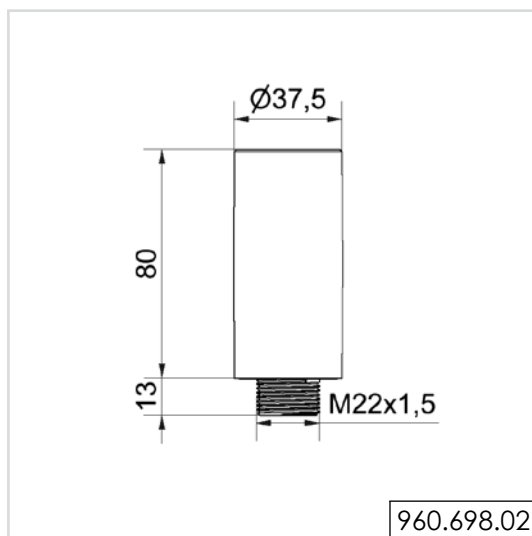

! ADDITIONAL INFORMATION:

You are welcome to request the technical diagrams in digital form. The relevant 3D models, instruction leaflets and connection diagrams can be obtained from us or downloaded from our homepage at any time.