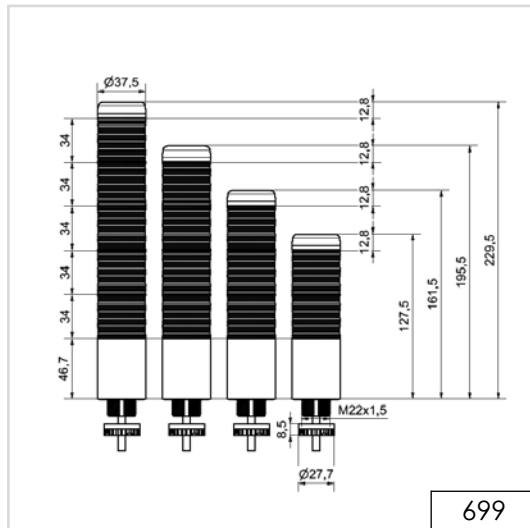

Technical Diagrams

Technical Diagrams