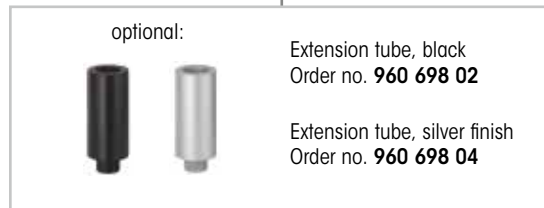

### ► STEP 1

Select the signal tower of your choice with or without buzzer, with the appropriate connection, housing colour, voltage and number of tiers.

Part numbers can be found on pages 74 and 75.

- 2-5 tiers
- With or without buzzer
- M12 plug or cable
- Black or silver finish

### ► STEP 2

Select up to two extension tubes.