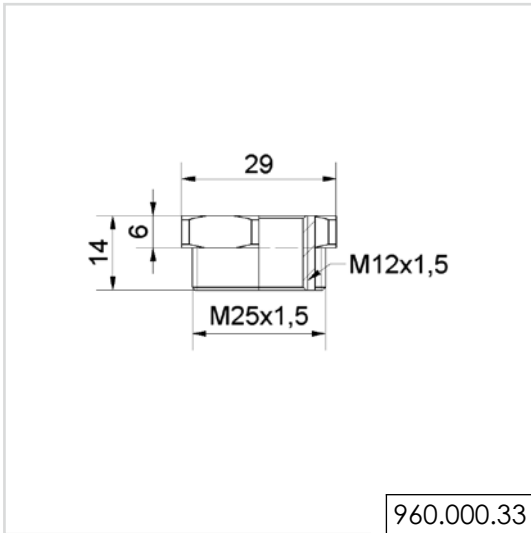

! ADDITIONAL INFORMATION:

You are welcome to request the technical diagrams in digital form. The relevant 3D models, instruction leaflets and connection diagrams can be obtained from us or downloaded from our homepage at any time.