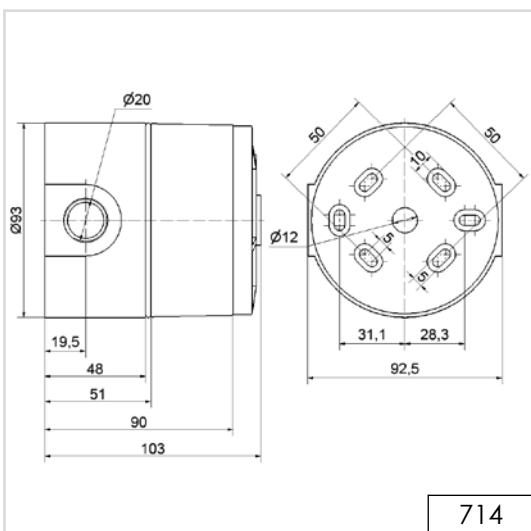

Technical Diagrams

Technical Diagrams