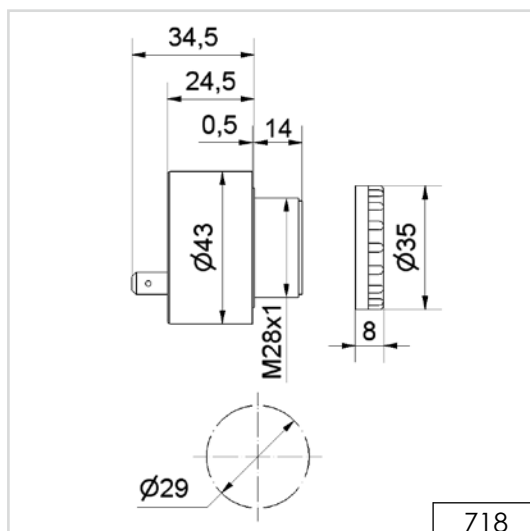

Technical Diagrams

Technical Diagrams