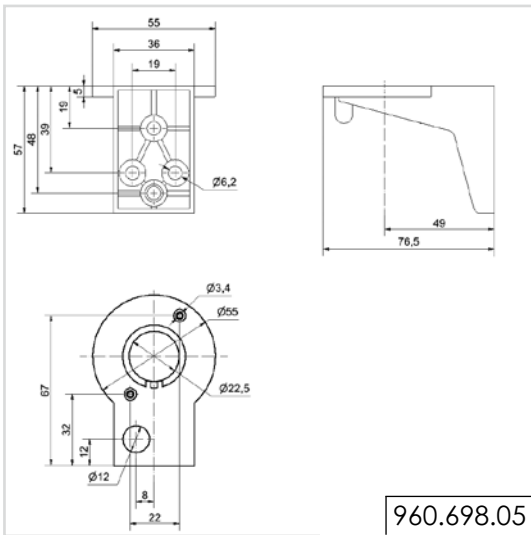

# Technical Diagrams

Technical Diagrams

**! ADDITIONAL INFORMATION:**

You are welcome to request the technical diagrams in digital form. The relevant 3D models, instruction leaflets and connection diagrams can be obtained from us or downloaded from our homepage at any time.

# Technical Diagrams

Technical Diagrams

**WERMA** SIGNALTECHNIK **698/699**

EN 60947-5-1

698 210 75

699 110 75

310.698.001.1013

© D