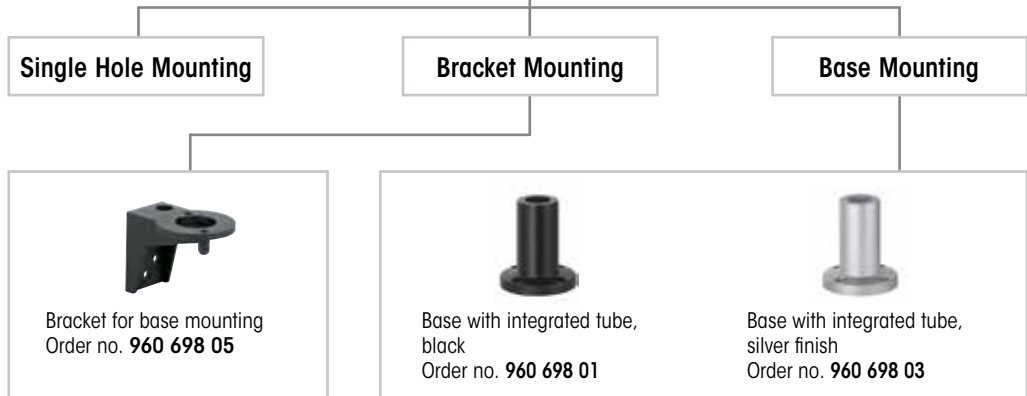

## This is how to select your signal tower

### ► STEP 1

Select the signal tower of your choice with or without buzzer, with the appropriate connection, housing colour, voltage and number of tiers.

Part numbers can be found on pages 74 and 75.

- 2-5 tiers
- With or without buzzer
- M12 plug or cable
- Black or silver finish

### ► STEP 2

Select up to two extension tubes.

### ► STEP 3

Select the appropriate fixing accessories for your application, using for example a tube and base or a bracket mount.