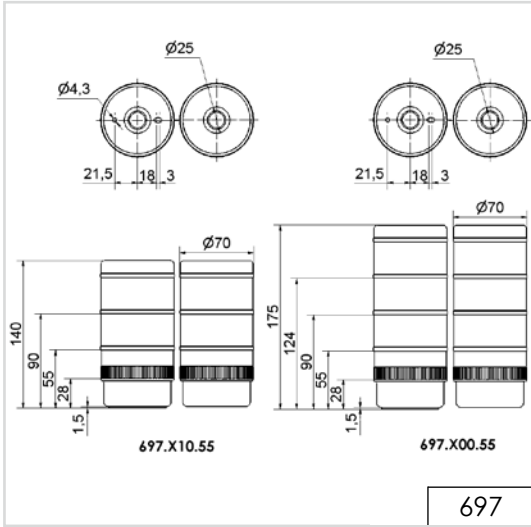

Technical Diagrams

Technical Diagrams