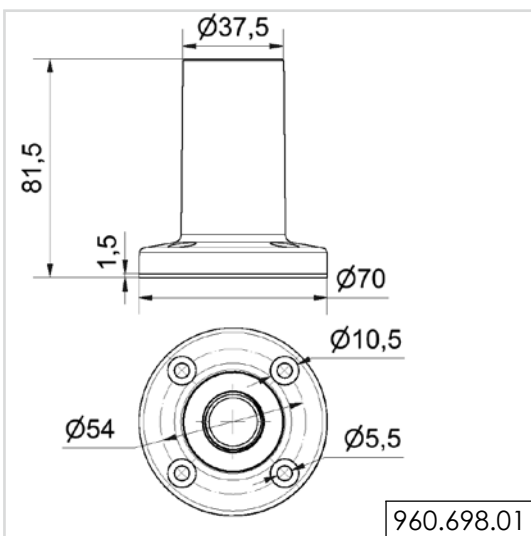

! ADDITIONAL INFORMATION:

You are welcome to request the technical diagrams in digital form. The relevant 3D models, instruction leaflets and connection diagrams can be obtained from us or downloaded from our homepage at any time.