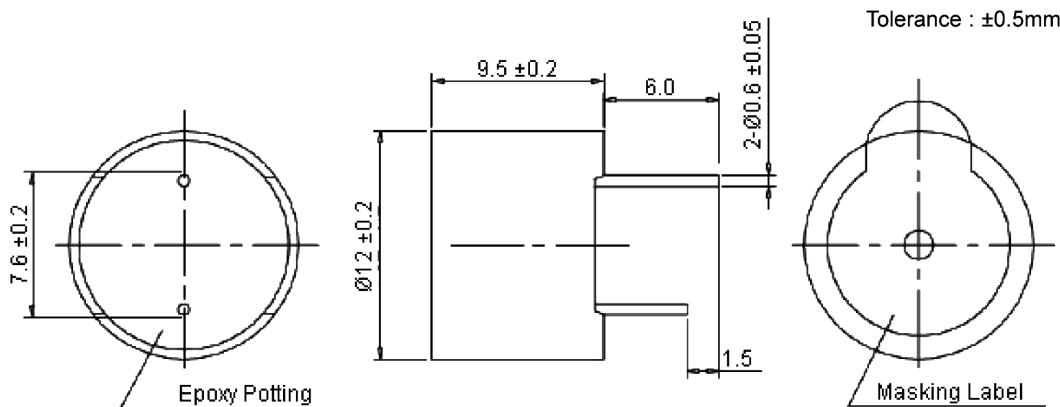

RoHS
Compliant

Features:

- Colour : Black
- Housing material : Noryl
- Wave solderable and washable
- All data at 25°C unless otherwise specified

Specifications:

Operating Voltage	: 2V DC to 3V DC
Rated Voltage	: 1.5V DC
Maximum Rated Current at Rated Voltage	: 20mA
Sound Output at 20cm, at Rated Voltage	: ≥80dB
Resonant Frequency	: 2,300 ±400Hz
Tone	: Single
Operating Temperature	: -30°C to +70°C
Storage Temperature	: -40°C to +85°C
Weight	: 2g
Transducer Function	: Buzzer
External Depth	: 9.5mm
Outer Dia	: 12mm

Dimensions : Millimetres

Part Number Table

Description	Part Number
Indicator, Audio	ABI-042-RC

Important Notice : This data sheet and its contents (the "Information") belong to the members of the Premier Farnell group of companies (the "Group") or are licensed to it. No licence is granted for the use of it other than for information purposes in connection with the products to which it relates. No licence of any intellectual property rights is granted. The Information is subject to change without notice and replaces all data sheets previously supplied. The Information supplied is believed to be accurate but the Group assumes no responsibility for its accuracy or completeness, any error in or omission from it or for any use made of it. Users of this data sheet should check for themselves the Information and the suitability of the products for their purpose and not make any assumptions based on information included or omitted. Liability for loss or damage resulting from any reliance on the Information or use of it (including liability resulting from negligence or where the Group was aware of the possibility of such loss or damage arising) is excluded. This will not operate to limit or restrict the Group's liability for death or personal injury resulting from its negligence. pro-SIGNAL is the registered trademark of the Group. © Premier Farnell plc 2012.