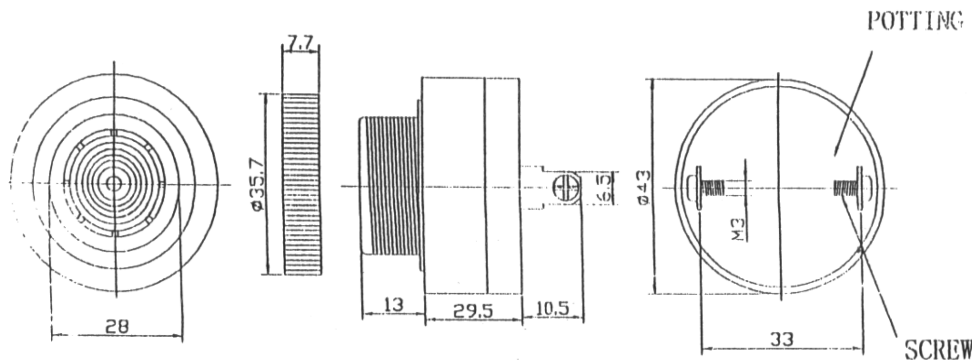

Features:

- Colour: Black
- Housing Material: ABS
- Panel Mounted

Specifications:

Transducer Function	: Buzzer
Operating Voltage	: 60 ~ 250V DC/AC
Rated Current at rated voltage	: 16mA at 220V DC/AC
Sound Output at 30cm, at rated voltage	: ≥ 91dB at 220V DC/AC
Resonant Frequency	: 2,800 ±500Hz
Tone	: Fast Pulse (3,000Hz ± 20%)
Operating Temperature	: -20 ~ +60°C
Storage Temperature	: -30 ~ +70°C
Weight	: 43g
Tones	: Fast Pulse
External Diameter	: 43mm
External Depth	: 29.5mm

Dimensions : Millimetres
Tolerance: ±0.5m

Part Number Table

Description	Part Number
Piezo Buzzer, Mains Voltage	ABI-027-RC

Important Notice : This data sheet and its contents (the "Information") belong to the members of the Premier Farnell group of companies (the "Group") or are licensed to it. No licence is granted for the use of it other than for information purposes in connection with the products to which it relates. No licence of any intellectual property rights is granted. The Information is subject to change without notice and replaces all data sheets previously supplied. The Information supplied is believed to be accurate but the Group assumes no responsibility for its accuracy or completeness, any error in or omission from it or for any use made of it. Users of this data sheet should check for themselves the Information and the suitability of the products for their purpose and not make any assumptions based on information included or omitted. Liability for loss or damage resulting from any reliance on the Information or use of it (including liability resulting from negligence or where the Group was aware of the possibility of such loss or damage arising) is excluded. This will not operate to limit or restrict the Group's liability for death or personal injury resulting from its negligence. pro-SIGNAL is the registered trademark of the Group. © Premier Farnell plc 2012.