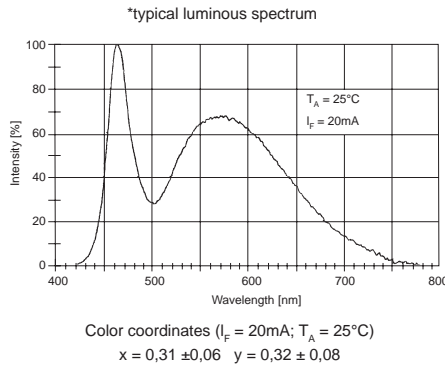

1511B Series T 3 1/4 Wedge Based LED

DESCRIPTION AND FEATURES

- Replaces incandescent lamp #'s
 - 12V AC/DC — 192, 124, 158, 161, 168, 193, 194, 658, 184
 - 24V AC/DC and 28V AC/DC — 152, 400, 464, 585, 655, 656, 657
- Extremely high brightness with low current draw
- Long life — typically 100K hours vs. 10K hours
- Low heat generation
- Available in five standard colors. Custom colors available upon request
- Shock and vibration proof
- Storage temperature: -25°C - $+80^\circ\text{C}$
- Ambient temperature: -20°C - $+60^\circ\text{C}$
- Due to production tolerances, color temperature variations may be detected within individual consignments

ELECTRO-OPTICAL CHARACTERISTICS AND RATINGS

Part Number	Color	Voltage V AC/DC	Current mA	Lumi. Intensity mcd	Reverse Voltage V	Dominant Wavelength nm
1511B25UR3	Red	12	7 / 14	330	80	630
1511B25UG3	Green	12	7 / 14	910	80	525
1511B25UY3	Yellow	12	7 / 14	280	80	587
1511B25B3	Blue	12	7 / 14	350	80	470
1511B25W3	White Clear	12	7 / 14	700	80	*
1511B25W3D	White Diffused	12	7 / 14	350	80	*
1511B35UR3	Red	24	7 / 14	330	80	630
1511B35UG3	Green	24	7 / 14	910	80	525
1511B35UY3	Yellow	24	7 / 14	280	80	587
1511B35B3	Blue	24	7 / 14	350	80	470
1511B35W3	White Clear	24	7 / 14	700	80	*
1511B35W3D	White Diffused	24	7 / 14	350	80	*
1511B45UR3	Red	28	7 / 14	330	80	630
1511B45UG3	Green	28	7 / 14	910	80	525
1511B45UY3	Yellow	28	7 / 14	280	80	587
1511B45B3	Blue	28	7 / 14	350	80	470
1511B45W3	White Clear	28	7 / 14	700	80	*
1511B45W3D	White Diffused	28	7 / 14	350	80	*