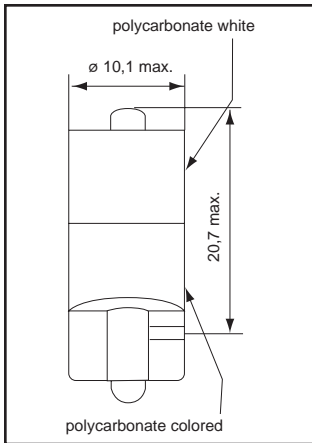

1511B Series T 3 1/4 Wedge Based LED

DESCRIPTION AND FEATURES

- Replaces incandescent lamp #'s
 - 12V AC/DC — 192, 124, 158, 161, 168, 193, 194, 658, 184
 - 24V AC/DC and 28V AC/DC — 152, 400, 464, 585, 655, 656, 657
- Extremely high brightness with low current draw
- Long life — typically 100K hours vs. 10K hours
- Low heat generation
- Available in five standard colors. Custom colors available upon request
- Shock and vibration proof
- Storage temperature: -25°C - $+80^\circ\text{C}$
- Ambient temperature: -20°C - $+60^\circ\text{C}$
- Due to production tolerances, color temperature variations may be detected within individual consignments

ELECTRO-OPTICAL CHARACTERISTICS AND RATINGS

Part Number	Color	Voltage V AC/DC	Current mA	Lumi. Intensity mcd	Reverse Voltage V	Dominant Wavelength nm
1511B25UR3	Red	12	7 / 14	330	80	630
1511B25UG3	Green	12	7 / 14	910	80	525
1511B25UY3	Yellow	12	7 / 14	280	80	587
1511B25B3	Blue	12	7 / 14	350	80	470
1511B25W3	White Clear	12	7 / 14	700	80	*
1511B25W3D	White Diffused	12	7 / 14	350	80	*
1511B35UR3	Red	24	7 / 14	330	80	630
1511B35UG3	Green	24	7 / 14	910	80	525
1511B35UY3	Yellow	24	7 / 14	280	80	587
1511B35B3	Blue	24	7 / 14	350	80	470
1511B35W3	White Clear	24	7 / 14	700	80	*
1511B35W3D	White Diffused	24	7 / 14	350	80	*
1511B45UR3	Red	28	7 / 14	330	80	630
1511B45UG3	Green	28	7 / 14	910	80	525
1511B45UY3	Yellow	28	7 / 14	280	80	587
1511B45B3	Blue	28	7 / 14	350	80	470
1511B45W3	White Clear	28	7 / 14	700	80	*
1511B45W3D	White Diffused	28	7 / 14	350	80	*

Luminous intensity data of the used LEDs at: $I_{OP,DC}$

Chicago Miniature Lamp reserves the right to make specification revisions that enhance the design and/or performance of the product.

X-ON Electronics