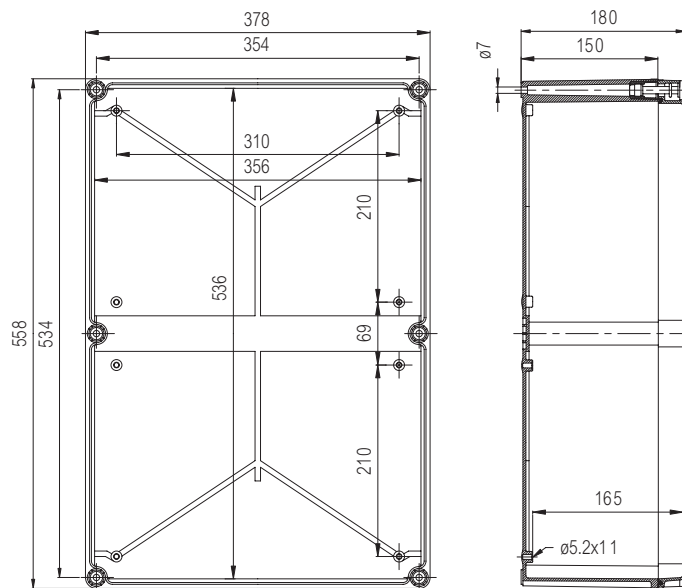

**SOLID PC 5638 18 G-3FSH**

Sample photo

**Order symbol:** PC 5638 18 G-3FSH  
**Product nbr:** 2539527  
**Description:** Enclosure, PC  
**Remarks:** Grey hinged cover

**EAN:** 6418074052810  
**EI. number:**  
 Finland: 3435744  
 Sweden: 2539527  
 Norway:

Including: Base with screws for mounting plate/DIN-rail, cover with PUR gasket and polyamide cover screws.

Dimensions:		Length	Width	Height	Rating:
<b>mm:</b>		558	378	180	Ingress Protection (EN 60529): IP 65
<b>inch:</b>		22.0	14.9	7.1	Impact Resistance (EN 62262): IK 08/09
Materials:					
<b>Material:</b>		Polycarbonate			
<b>Base colour:</b>		RAL 7035			
<b>Cover colour:</b>		RAL 7035			
<b>Cover screws material:</b>		Polyamide			
<b>Cover screws colour:</b>		Grey			
<b>Gasket material:</b>		Polyurethane			
Temperatures:					
<b>Short term:</b>		-40 ... 120 °C			
<b>Continuous:</b>		-40 ... 80 °C			
<b>Short term:</b>		-40 ... 250 °F			
<b>Continuous:</b>		-40 ... 175 °F			
Accessories:					
EKUVT		Mounting plate			
EKUXT		Mounting plate Pertinax			
EKV 32		DIN-35 Mounting rail			
EKUZR		Extension frame			
					<b>Certificates:</b>
					Underwriters Laboratories
					Fimko
					Europe EN 62208: 2003
					UL Canada
					Gost R

SOLID 558x378x180