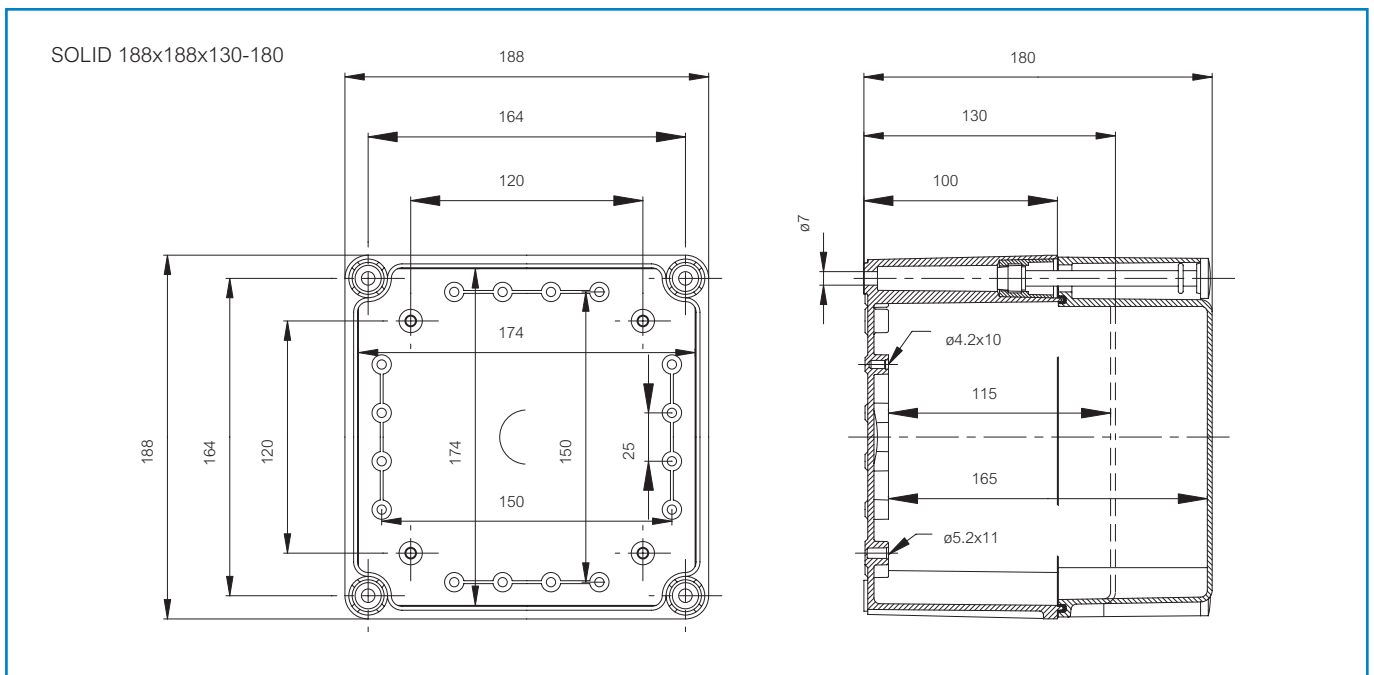

SOLID PC 1919 13 T-2FSH

Sample photo

Order symbol: PC 1919 13 T-2FSH
Product nbr: 2539535
Description: Enclosure, PC
Remarks: Transparent hinged cover

EAN: 6418074052827
EI. number:
 Finland: 3435746
 Sweden: 2539535
 Norway:

Including: Base with screws for mounting plate/DIN-rail, cover with PUR gasket and polyamide cover screws.

Dimensions:		Length	Width	Height	Rating:
mm:		188	188	130	Ingress Protection (EN 60529): IP 65
inch:		7.4	7.4	5.1	Impact Resistance (EN 62262): IK 08/09
Materials:					Electrical insulation: Totally insulated
Material:		Polycarbonate		Halogen free (DIN/VDE 0472, Part 815): Yes	
Base colour:		RAL 7035		UV resistance: UL 508	
Cover colour:		Clear transparent		Flammability Rating (UL 746 C 5): UL 746C 5V	
Cover screws material:		Polyamide		Glow Wire Test (IEC 695-2-1) °C: 960	
Cover screws colour:		Grey		UL Type: UL TYPE 1, 3, 3S, 12	
Gasket material:		Polyurethane			
Temperatures:					Certificates:
Short term:		-40 ... 120 °C		Underwriters Laboratories	
Continuous:		-40 ... 80 °C		Fimko	
Short term:		-40 ... 250 °F		Europe EN 62208: 2003	
Continuous:		-40 ... 175 °F		UL Canada	
Accessories:					Gost R
EKHVT		Mounting plate			
EKHXT		Mounting plate Pertinax			
EKV 12		DIN-35 Mounting rail			