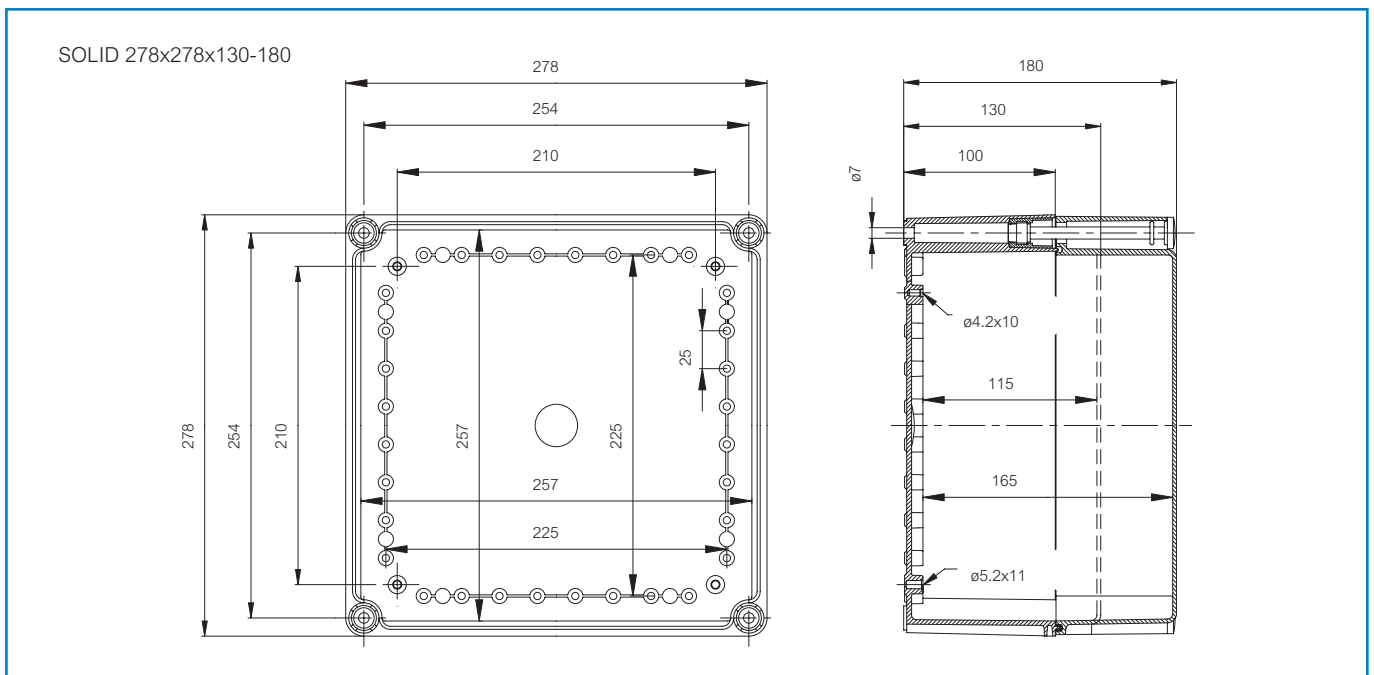

SOLID PC 2828 13 T-2FSH

Sample photo

Order symbol: PC 2828 13 T-2FSH
Product nbr: 2539547
Description: Enclosure, PC
Remarks: Transparent hinged cover

EAN: 6418074052841
EI. number:
 Finland: 3435752
 Sweden: 2539547
 Norway:

Including: Base with screws for mounting plate/DIN-rail, cover with PUR gasket and polyamide cover screws.

Dimensions:		Length	Width	Height	Rating:
mm:		278	278	130	Ingress Protection (EN 60529): IP 65
inch:		10.9	10.9	5.1	Impact Resistance (EN 62262): IK 08/09
Materials:					
Material:		Polycarbonate			Electrical insulation: Totally insulated
Base colour:		RAL 7035			Halogen free (DIN/VDE 0472, Part 815): Yes
Cover colour:		Clear transparent			UV resistance: UL 508
Cover screws material:		Polyamide			Flammability Rating (UL 746 C 5): UL 746C 5V
Cover screws colour:		Grey			Glow Wire Test (IEC 695-2-1) °C: 960
Gasket material:		Polyurethane			UL Type: UL TYPE 1, 3, 3S, 12
Temperatures:					
Short term:		-40 ... 120 °C			Certificates: Underwriters Laboratories Fimko Europe EN 62208: 2003 UL Canada Gost R
Continuous:		-40 ... 80 °C			
Short term:		-40 ... 250 °F			
Continuous:		-40 ... 175 °F			
Accessories:					
EKOVT		Mounting plate			
EKOXT		Mounting plate Pertinax			
EKV 22		DIN-35 Mounting rail			
EKOZR		Extension frame			