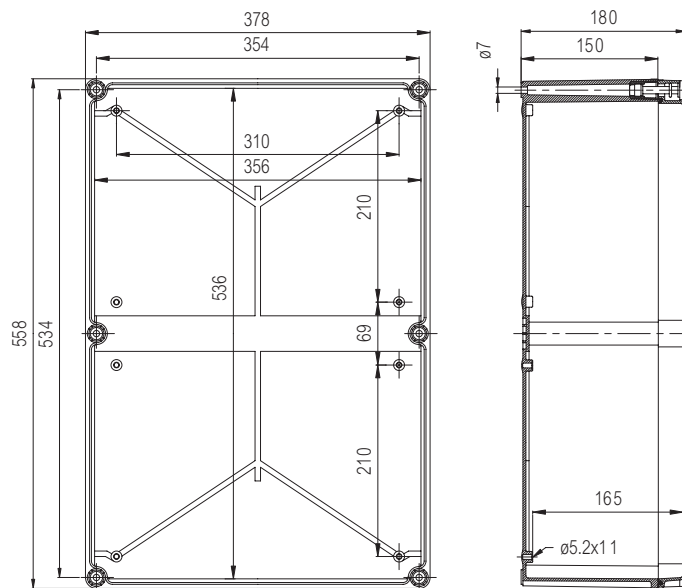

**SOLID PC 5638 18 T-3FSH**

Sample photo

**Order symbol:** PC 5638 18 T-3FSH  
**Product nbr:** 2539557  
**Description:** Enclosure, PC  
**Remarks:** Transparent hinged cover

**EAN:** 6418074052933  
**EI. number:**  
 Finland: 3435768  
 Sweden: 2539557  
 Norway:

Including: Base with screws for mounting plate/DIN-rail, cover with PUR gasket and polyamide cover screws.

Dimensions:		Length	Width	Height	Rating:
<b>mm:</b>		558	378	180	Ingress Protection (EN 60529): IP 65
<b>inch:</b>		22.0	14.9	7.1	Impact Resistance (EN 62262): IK 08/09
Materials:					
<b>Material:</b>		Polycarbonate			
<b>Base colour:</b>		RAL 7035			
<b>Cover colour:</b>		Clear transparent			
<b>Cover screws material:</b>		Polyamide			
<b>Cover screws colour:</b>		Grey			
<b>Gasket material:</b>		Polyurethane			
Temperatures:					
<b>Short term:</b>		-40 ... 120 °C			
<b>Continuous:</b>		-40 ... 80 °C			
<b>Short term:</b>		-40 ... 250 °F			
<b>Continuous:</b>		-40 ... 175 °F			
Accessories:					
EKUVT		Mounting plate			
EKUXT		Mounting plate Pertinax			
EKV 32		DIN-35 Mounting rail			
EKUZR		Extension frame			
					Certificates:
					Underwriters Laboratories
					Fimko
					Europe EN 62208: 2003
					UL Canada
					Gost R

SOLID 558x378x180