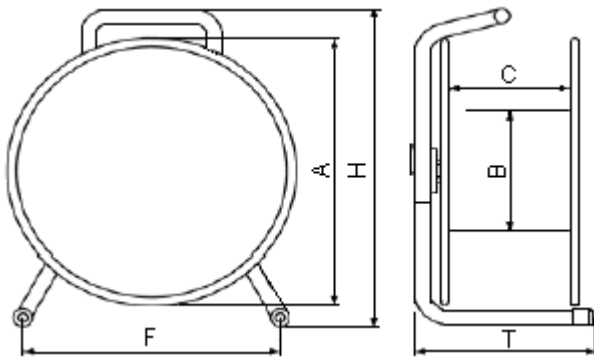

## Features:

- A range of thermoplastic and coated steel cable reels for spring lead assemblies and cables
- The reels can be customised using the removable face plates and are especially suitable for mobile, stage, site and outside broadcasting applications
- Adjustable brakes
- Winding handles
- Bow type safety handles
- Removable face plates allowing specific connectors to be mounted
- Cables can be fed through the face plate to a grommeted opening in the cable drum for custom applications
- Blank and loaded face plates available for selected versions

Dimensions : Millimetres