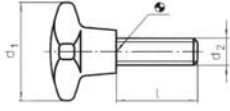

Palm Grips With Grub Screw

grip dimensions according
to no. 7006

Material
Duroplast PF 31 to DIN 7708, black.
Grub screw: steel, galvanised.

489344

				Price Each
d ₁ (mm)	d ₂ (mm)	l (mm)	Order Code	
32	6	20	137-9127	
25	5	25	137-9128	
32	6	40	137-9126	
40	8	25	137-9125	
40	8	40	137-9123	
50	10	30	137-9122	
50	10	50	137-9121	
63	12	40	137-9119	